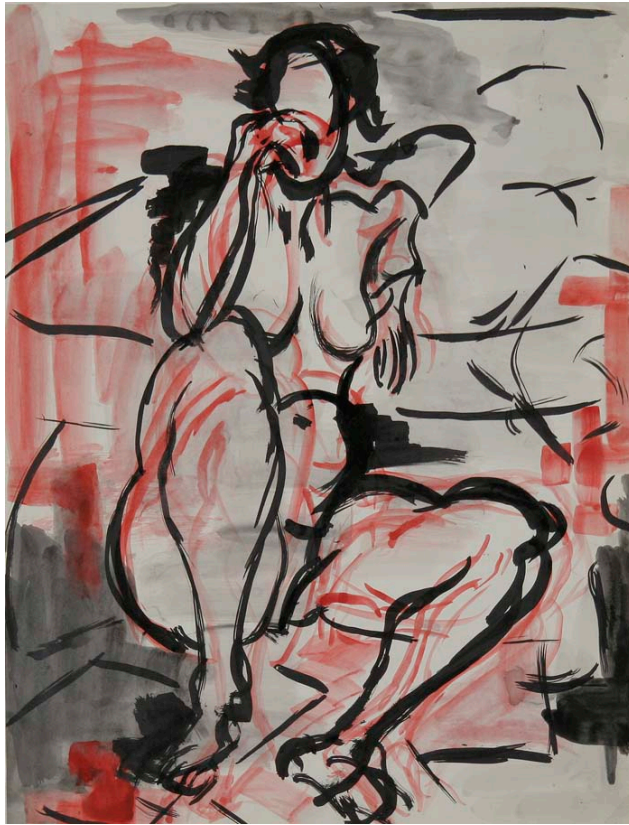

Monhegan
Museum of
Art & History

Artists' Choice Exhibit Summer 2028

Title: *Untitled # 5153.03*, 1958

Artist: Lynne Mapp Drexler (1928/1999)

Medium: ink and wash on paper

Dimensions: 17 x 22"

Gift of Harry T. Bone and William and Barbara Manning

5153.03