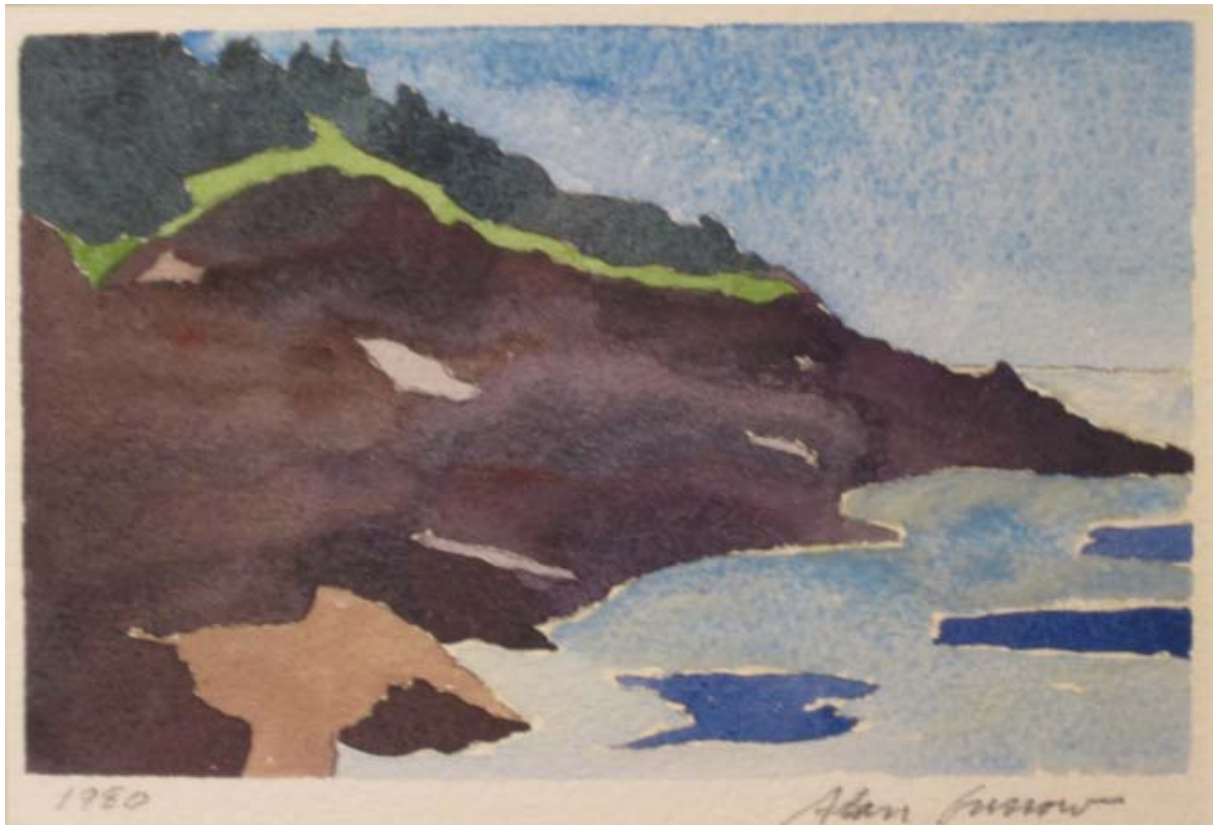

Monhegan
Museum of
Art & History

Artists' Choice Exhibit Summer 2028

Title: *Monhegan Landscape*, 1980

Artist: Alan Gussow (1931/1997)

Medium: watercolor on paper

Dimensions: 14 1/4 x 12 1/2

Gift of Joan Dye Gussow