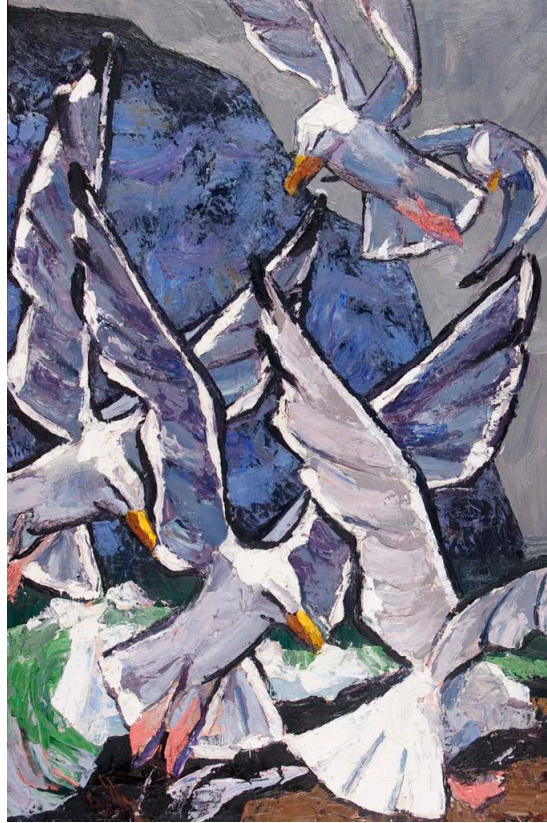

Monhegan
Museum of
Art & History

Artists' Choice Exhibit Summer 2028

Title: *Gulls Descending*, n.d.

Artist: James Edward Fitzgerald (1899/1971)

Medium: oil on canvas

Dimensions: 36 x 24 in.

Gift of Anne Hubert

4318.01