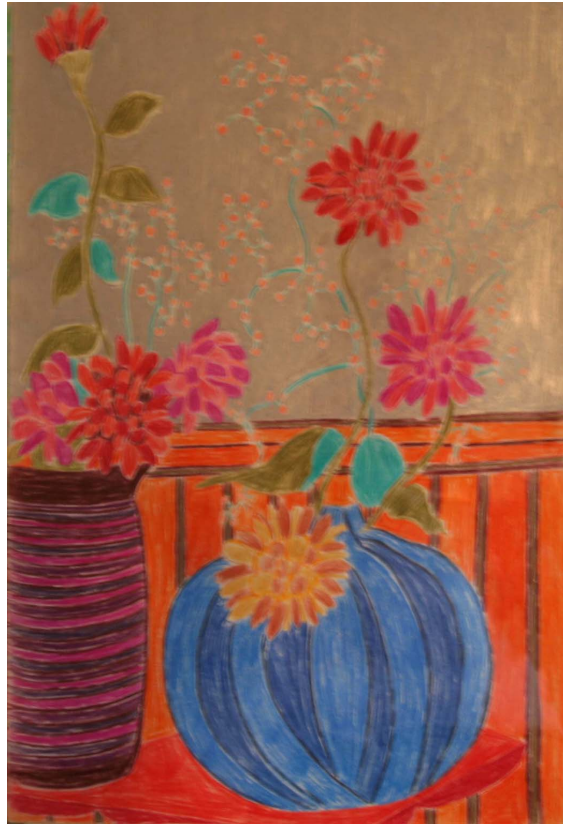

Artist: Lynne Mapp Drexler (1928/1999)

Medium: crayon on paper

Dimensions: 12 x 9"

Gift of Harry T. Bone and William and Barbara Manning

5153.24

Monhegan
Museum of
Art & History

Artists' Choice Exhibit Summer 2028