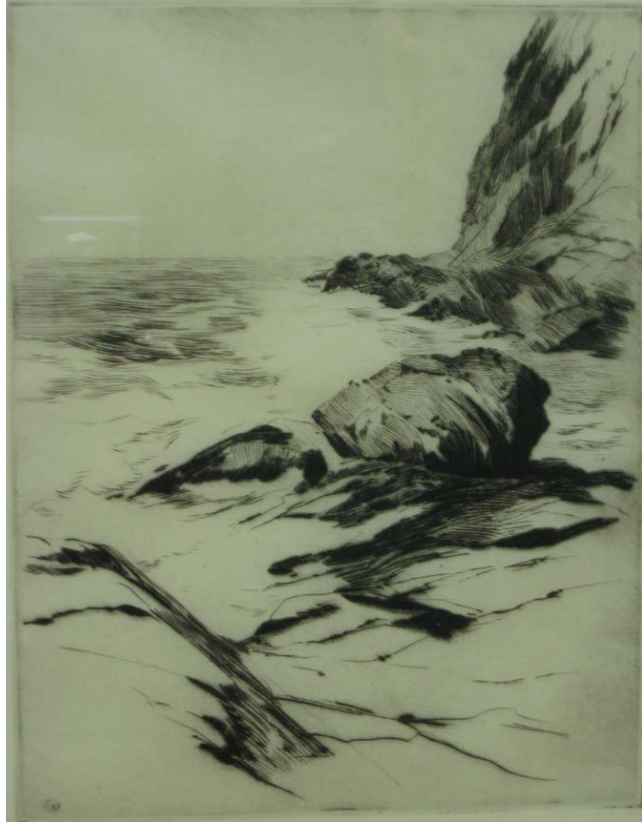

Monhegan
Museum of
Art & History

Artists' Choice Exhibit Summer 2028

Title: *Ocean at the Monhegan Headlands*, n.d.

Artist: Sears Gallagher (1869/1955)

Medium: etching on paper

Dimensions: 14 1/4 x 11 3/4

Gift of Anne Czepiel, Jane Massey, and Susan Hartz