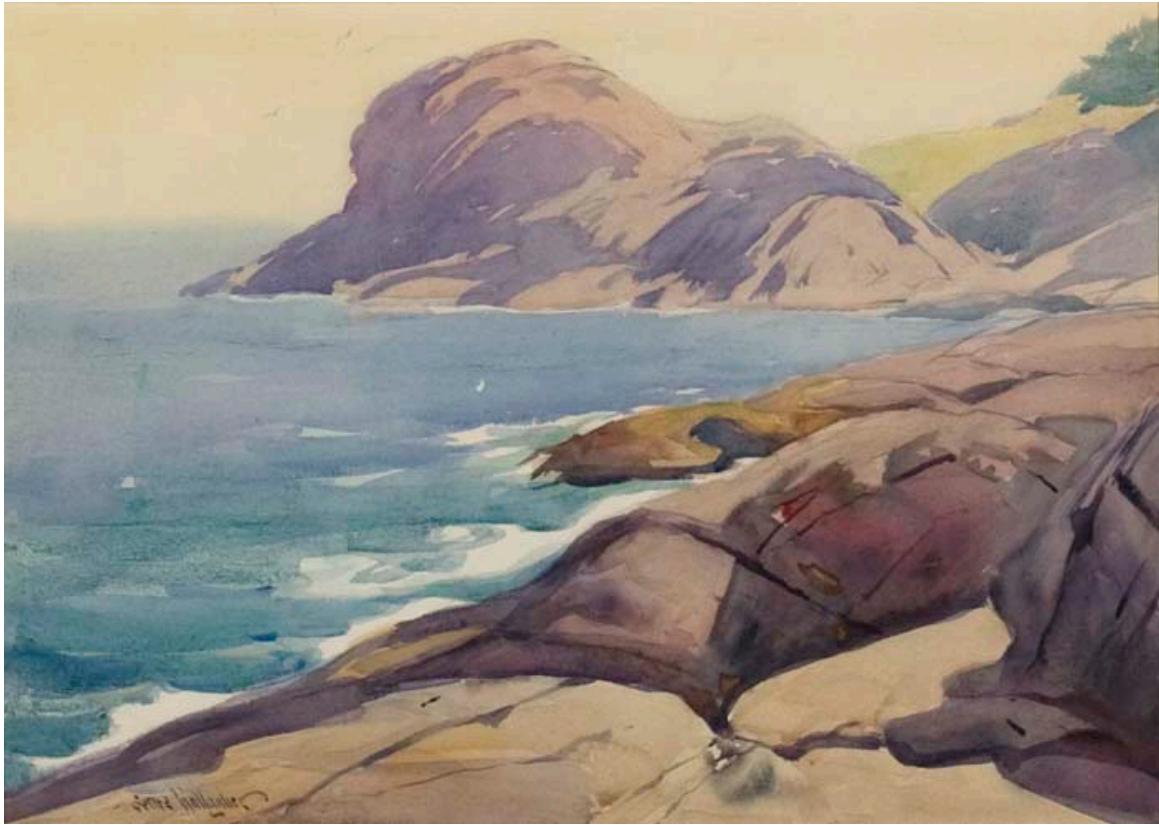

Gift of Marion M. Wiley

Title: *Gull Rock*, n.d.

Artist: Sears Gallagher (1869/1955)

Medium: watercolor on paper

Dimensions: 14 x 18

Gift of Anne Czepiel

Monhegan
Museum of
Art & History

Artists' Choice Exhibit Summer 2028