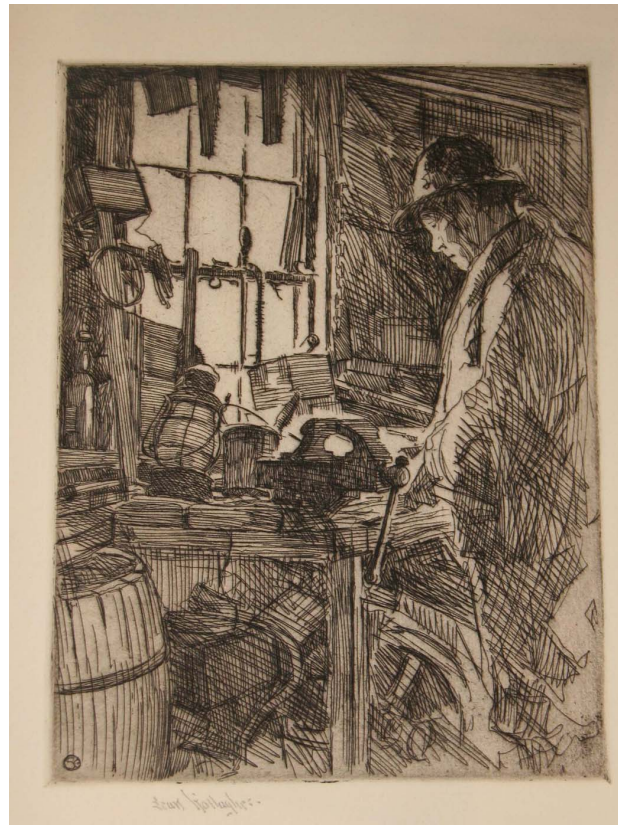

Monhegan
Museum of
Art & History

Artists' Choice Exhibit Summer 2028

Title: *Fish House Loft*, early 20th C

Artist: Sears Gallagher (1869/1955)

Medium: etching on paper

Dimensions: 14 3/4 x 11 3/4 in.

Gift of Anne Czepiel, Jane Massey and Susan Hartz