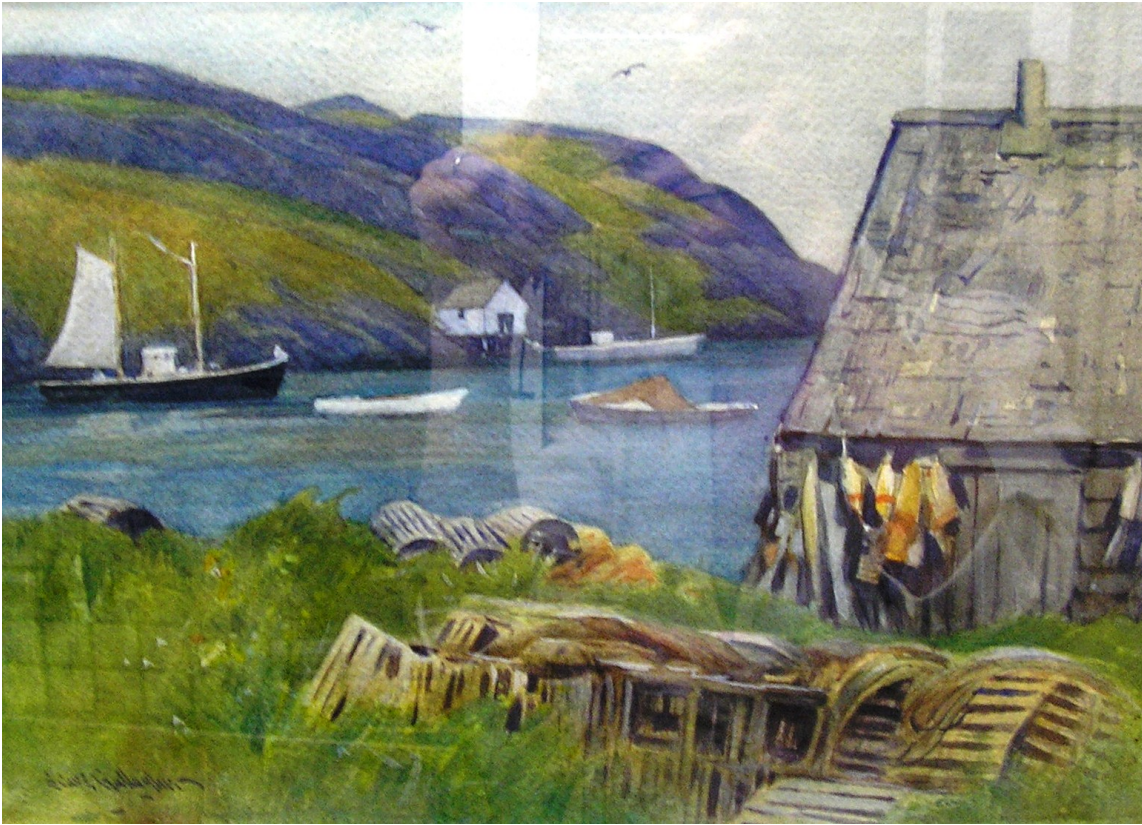

Monhegan
Museum of
Art & History

Artists' Choice Exhibit Summer 2028

Title: *Monhegan Harbor*, n.d.

Artist: Sears Gallagher (1869/1955)

Medium: watercolor on paper

Dimensions: 16 1/4 x 20

Gift of Earle G. Shettleworth, Jr.