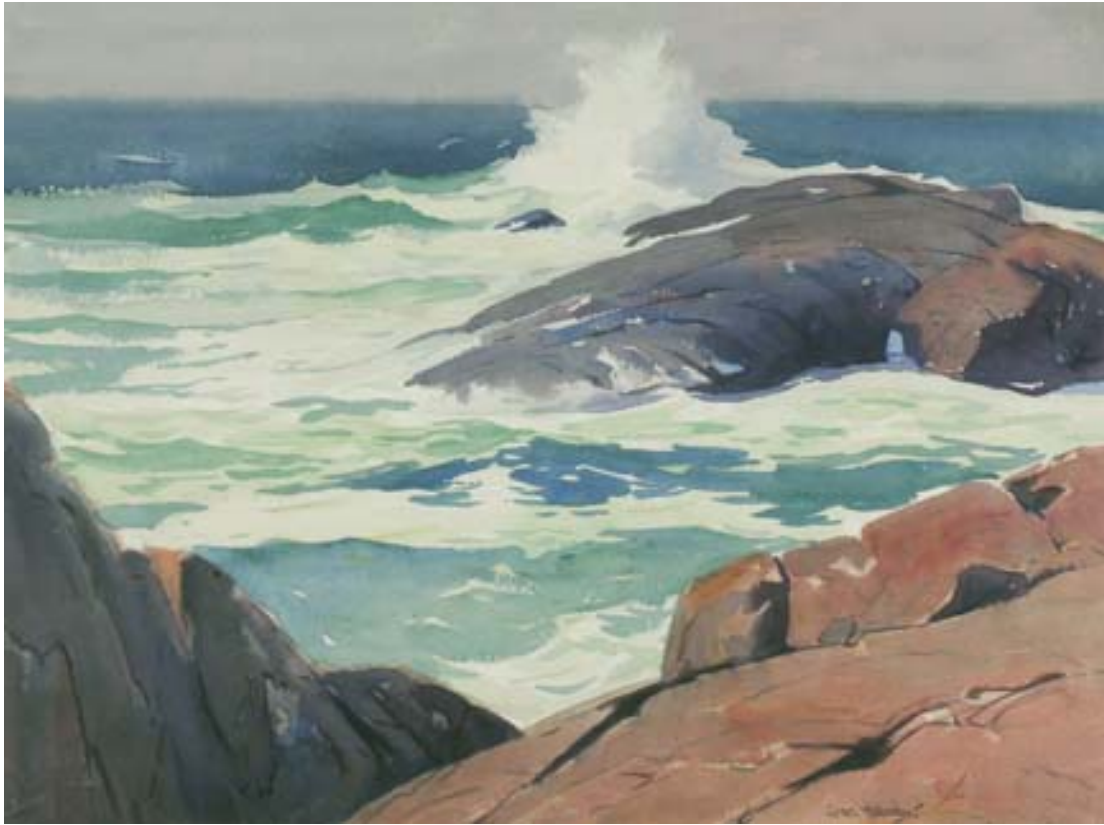

Title: *The Washerwoman*, n.d.

Artist: Sears Gallagher (1869/1955)

Medium: watercolor on paper

Dimensions: 15 x 19 in.

Gift of Jane Massey