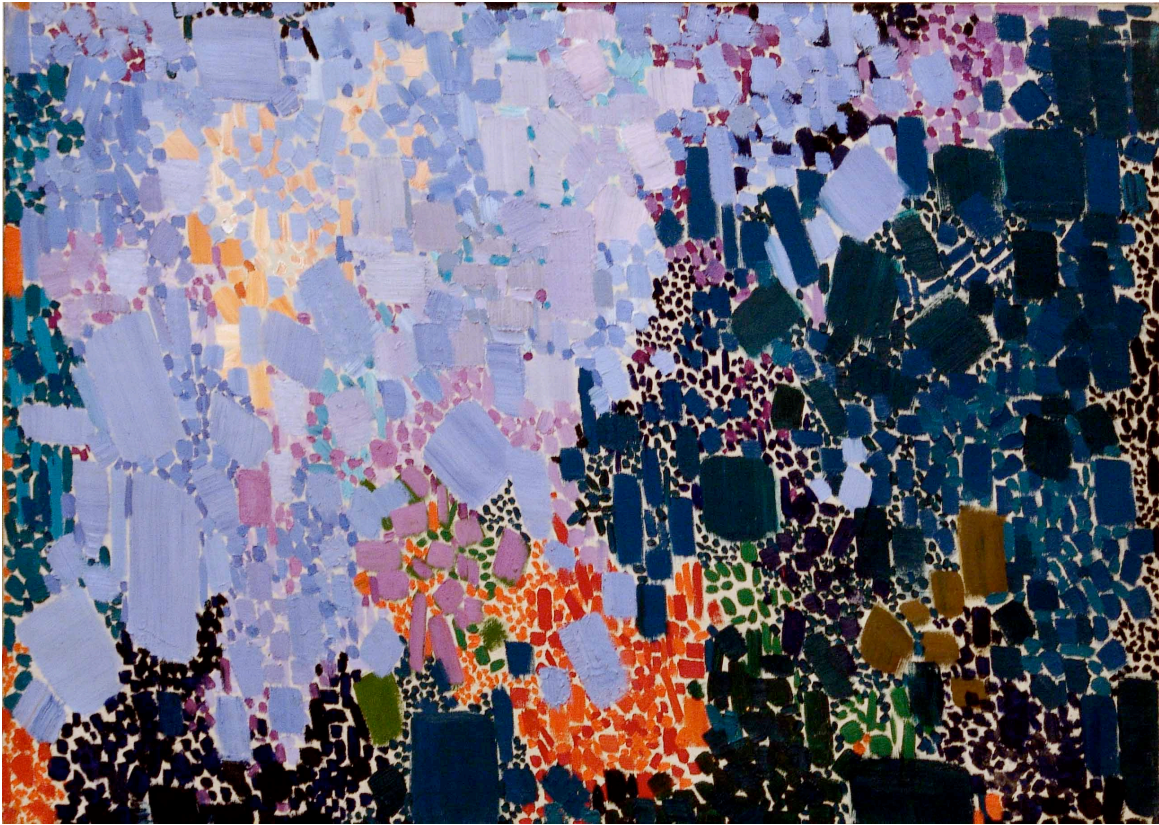

Monhegan
Museum of
Art & History

Artists' Choice Exhibit Summer 2028

Title: *Untitled* , 1962

Artist: Lynne Mapp Drexler (1928/1999)

Medium: oil on canvas

Dimensions: 23 x 32 in.

Gift of Harry T. Bone, and Bill & Barbara Manning