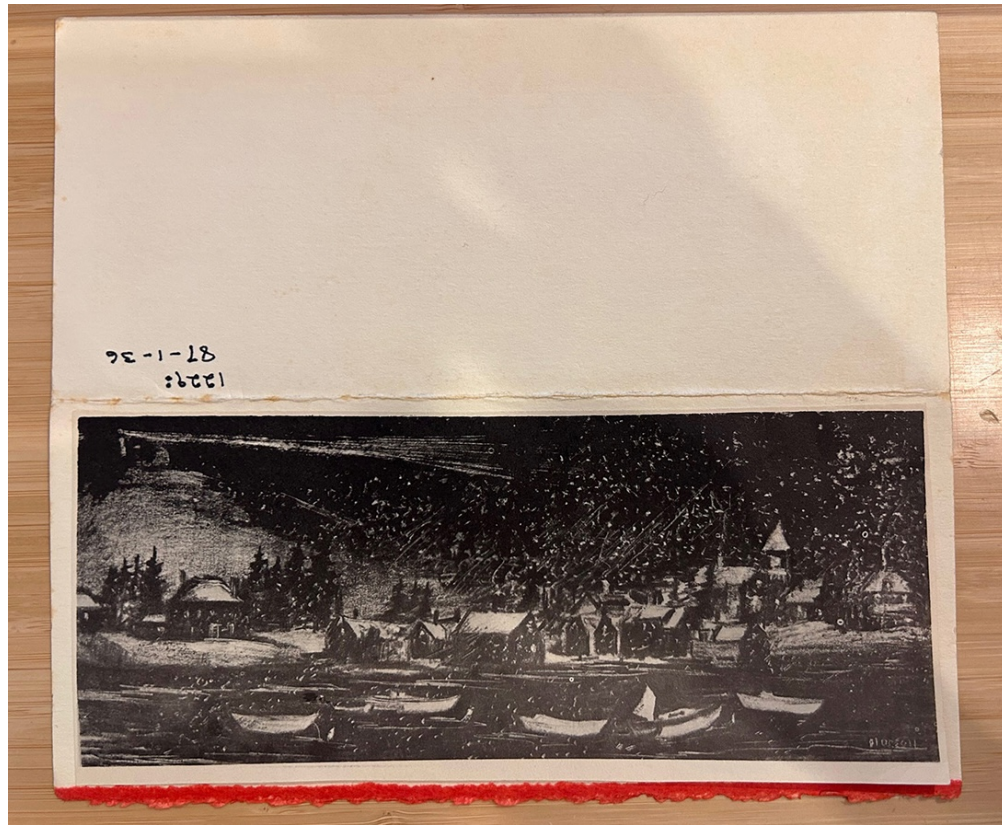

Monhegan
Museum of
Art & History

Artists' Choice Exhibit Summer 2028

Title: *Untitled*, n.d.

Artist: Jacqueline Hudson (1910/2001)

Medium:

Dimensions:

Gift of Marion M. Wiley