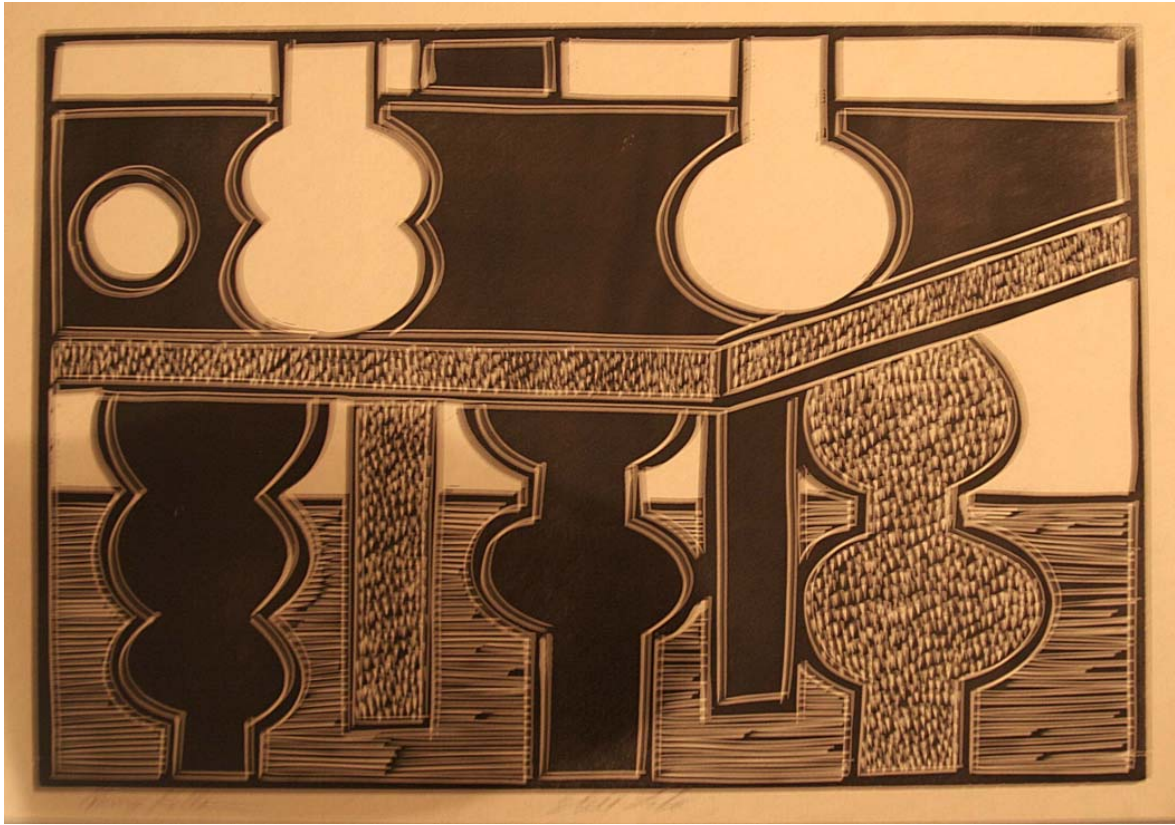

Artist: Henry Kallem (1912/1985)

Medium: oil on canvas

Dimensions: 36 x 24"

Gift of Tobias Mostel

4127.01

Monhegan
Museum of
Art & History

Artists' Choice Exhibit Summer 2028

Title: *Still Life*, c. 1950-1980