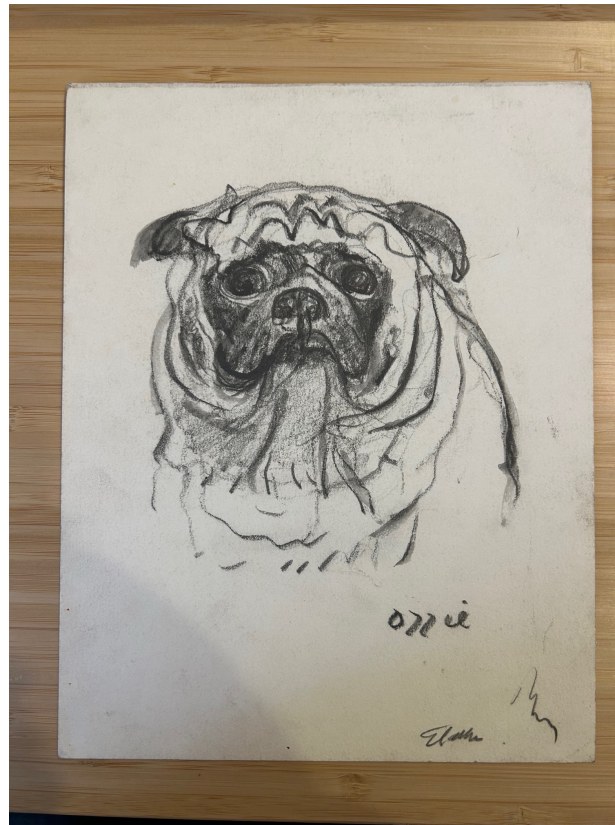

Title: *Ozzie (1)*, 1988

Artist: Elena Jahn (1938/2014)

Medium: Mixed media on paper

Dimensions: 9 x 7 in.

Gift of Lisa Jahn-Clough

Monhegan
Museum of
Art & History

Artists' Choice Exhibit Summer 2028

Title: *Ozzie (2)*, 1988