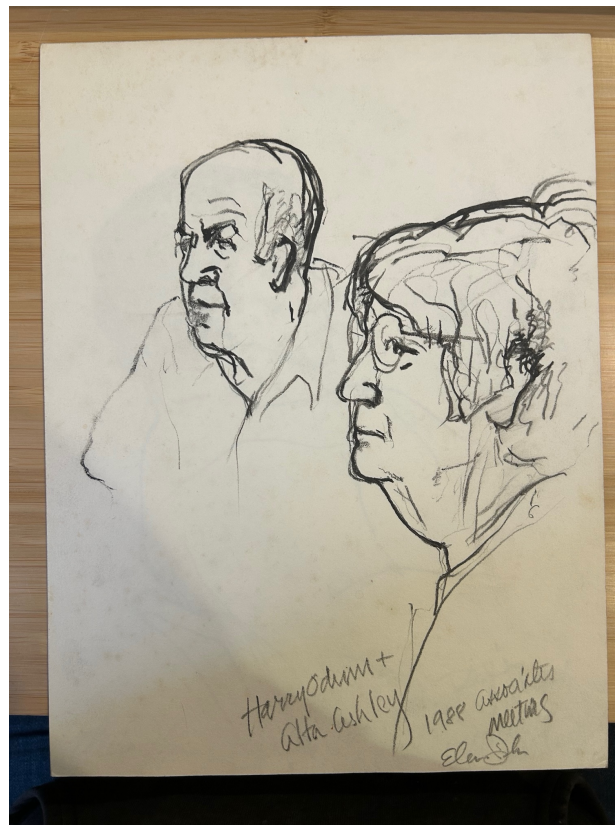

Monhegan
Museum of
Art & History

Artists' Choice Exhibit Summer 2028

Title: *Harry Odom and Alta Ashley, 1988*

Artist: Elena Jahn (1938/2014)

Medium: Mixed media on paper

Dimensions: 12 x 9 in.

Gift of Lisa Jahn-Clough