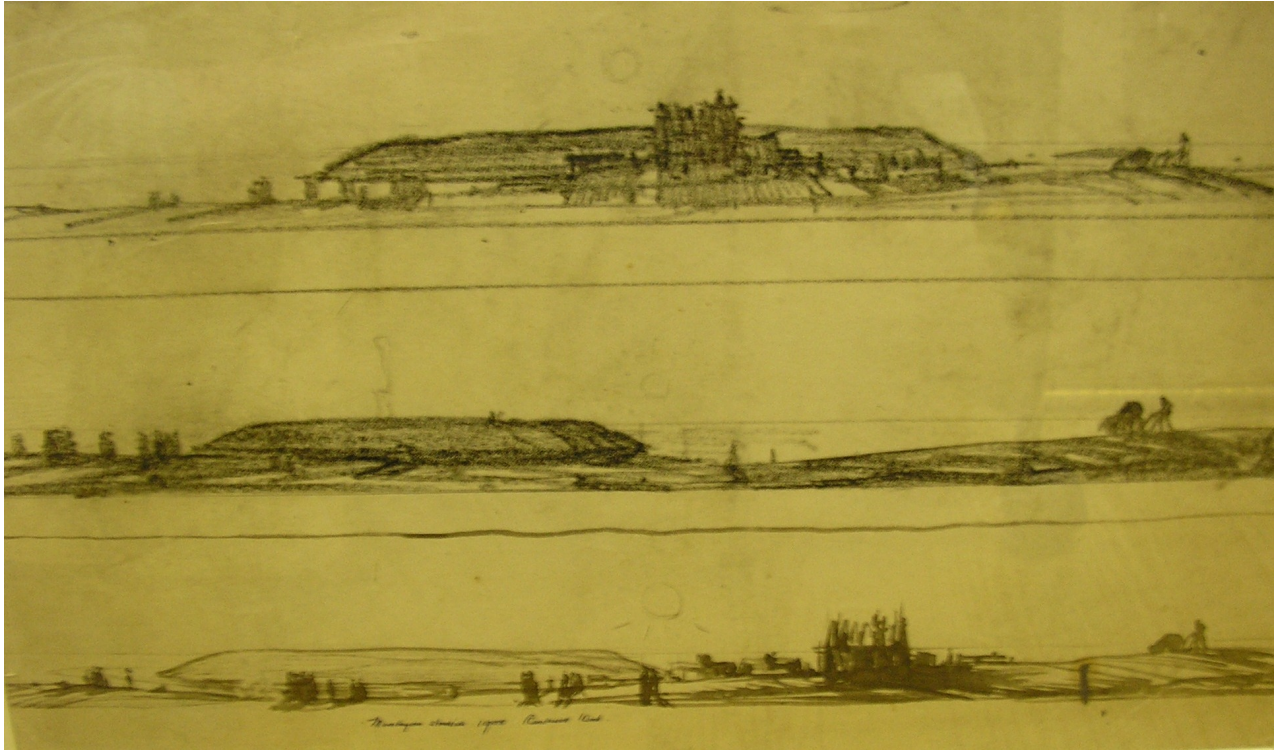

Artists' Choice Exhibit Summer 2028

Title: *Monhegan Studies*, 1908

Artist: Rockwell Kent (1882/1971)

Medium: crayon and ink on paper

Dimensions: 15 5/16 x 22 5/16"

Gift of Rockwell Kent

Monhegan
Museum of
Art & History