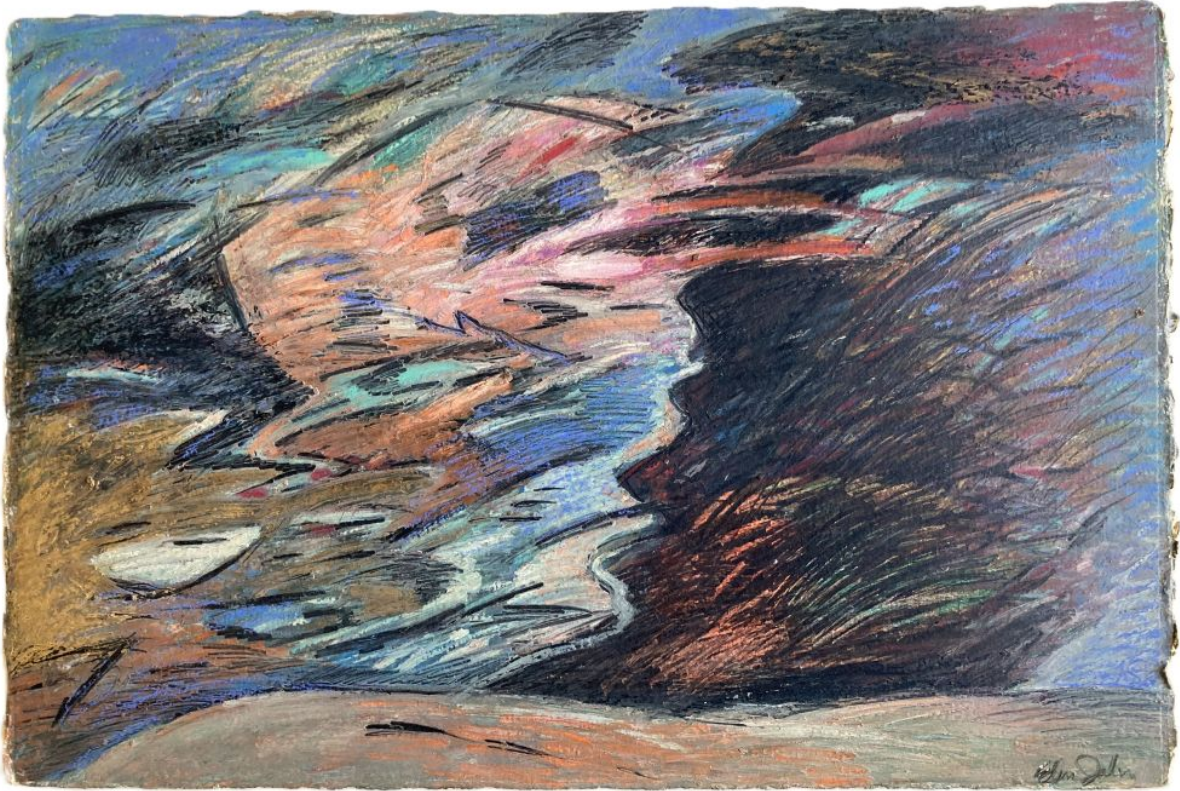

Title: *Sky Over Manana*, 1995?

Artist: Elena Jahn (1938/2014)

Medium: pencil and wash on paper

Dimensions: 9 x 12 in.

Gift of Lisa Jahn-Clough

Monhegan
Museum of
Art & History

Artists' Choice Exhibit Summer 2028