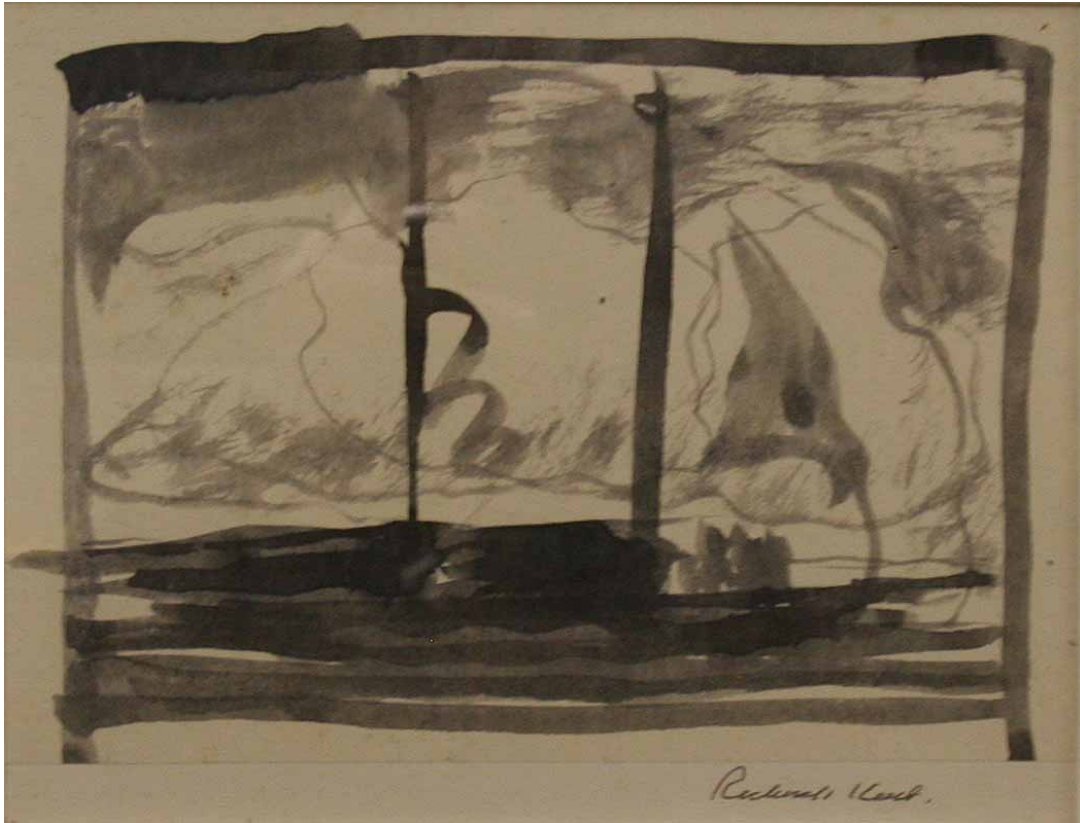

Monhegan
Museum of
Art & History

Artists' Choice Exhibit Summer 2028

Title: *Untitled #2457*, n.d.

Artist: Rockwell Kent (1882/1971)

Medium: Brush & ink on paper

Dimensions: 10 x 12

Gift of Rockwell Kent