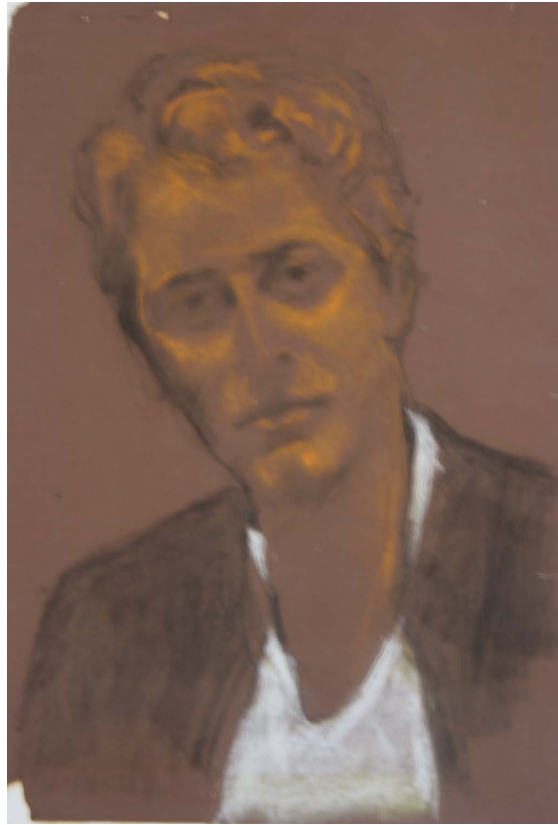

Monhegan
Museum of
Art & History

Artists' Choice Exhibit Summer 2028

Title: *Untitled*, mid 20th century

Artist: Helga Houmère ()

Medium: pastel on paper

Dimensions: 13 1/2 x 19 3/4

Gift of Helga Houmère

5438.01