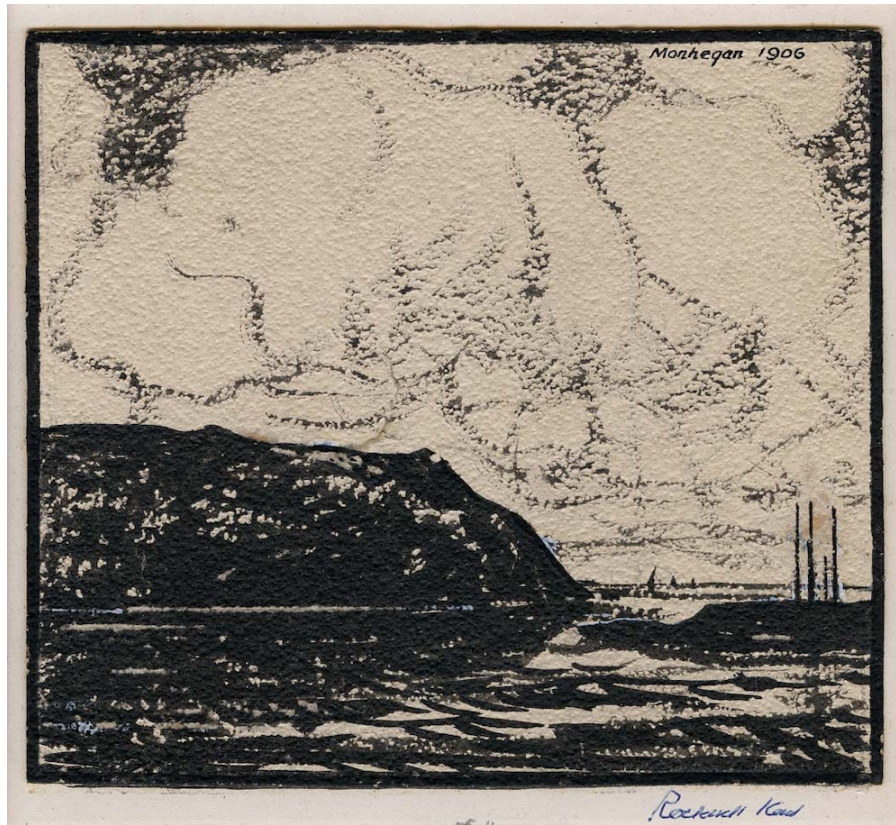

Monhegan
Museum of
Art & History

Artists' Choice Exhibit Summer 2028

Title: *Monhegan, 1906, 1906*

Artist: Rockwell Kent (1882/1971)

Medium: ink on paper

Dimensions: 13 x 11 in.

Gift of Rockwell Kent