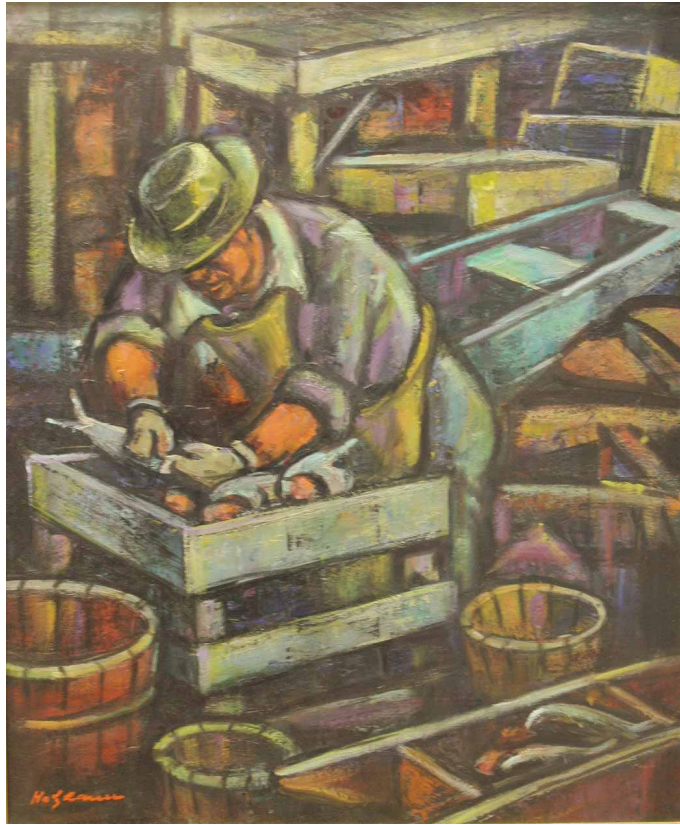

Dimensions: 19 x 27

Gift of Dennis and Martha Gleason

Title: *Cribbage Champion*, 1928

Artist: Emil Eugen Holzauer (1887/1986)

Medium: oil on canvas

Dimensions: 26 x 32 in.

Gift of Mrs. Marion Holzauer

Monhegan
Museum of
Art & History

Artists' Choice Exhibit Summer 2028

Title: *Dressing Fish*, circa 1937

Artist: Emil Eugen Holzhauser (1887/1986)

Medium: oil on masonite

Dimensions: 22 1/2 x 19 3/4 in.

Bequest of Elizabeth B. Noyce

Monhegan
Museum of
Art & History