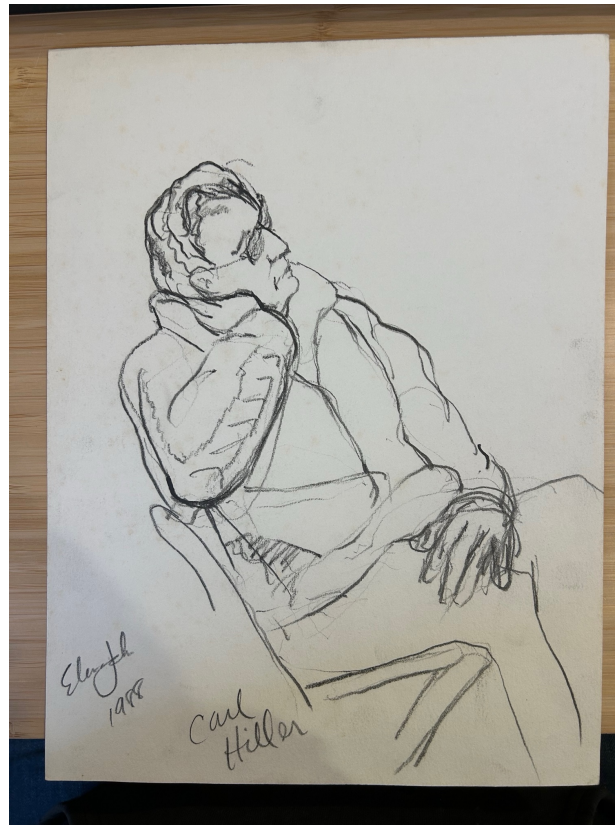

Monhegan
Museum of
Art & History

Artists' Choice Exhibit Summer 2028

Title: *Carl Hiller*, 1988

Artist: Elena Jahn (1938/2014)

Medium: Mixed media on paper

Dimensions: 12 x 9 in.

Gift of Lisa Jahn-Clough