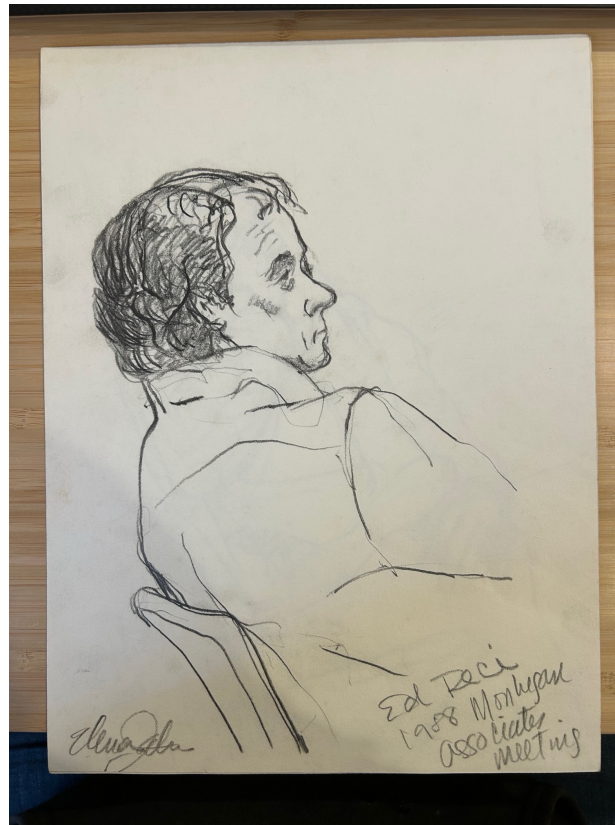

Monhegan
Museum of
Art & History

Artists' Choice Exhibit Summer 2028

Title: *Ed Deci*, 1988

Artist: Elena Jahn (1938/2014)

Medium: Mixed media on paper

Dimensions: 12 x 9 in.

Gift of Lisa Jahn-Clough

8247.03