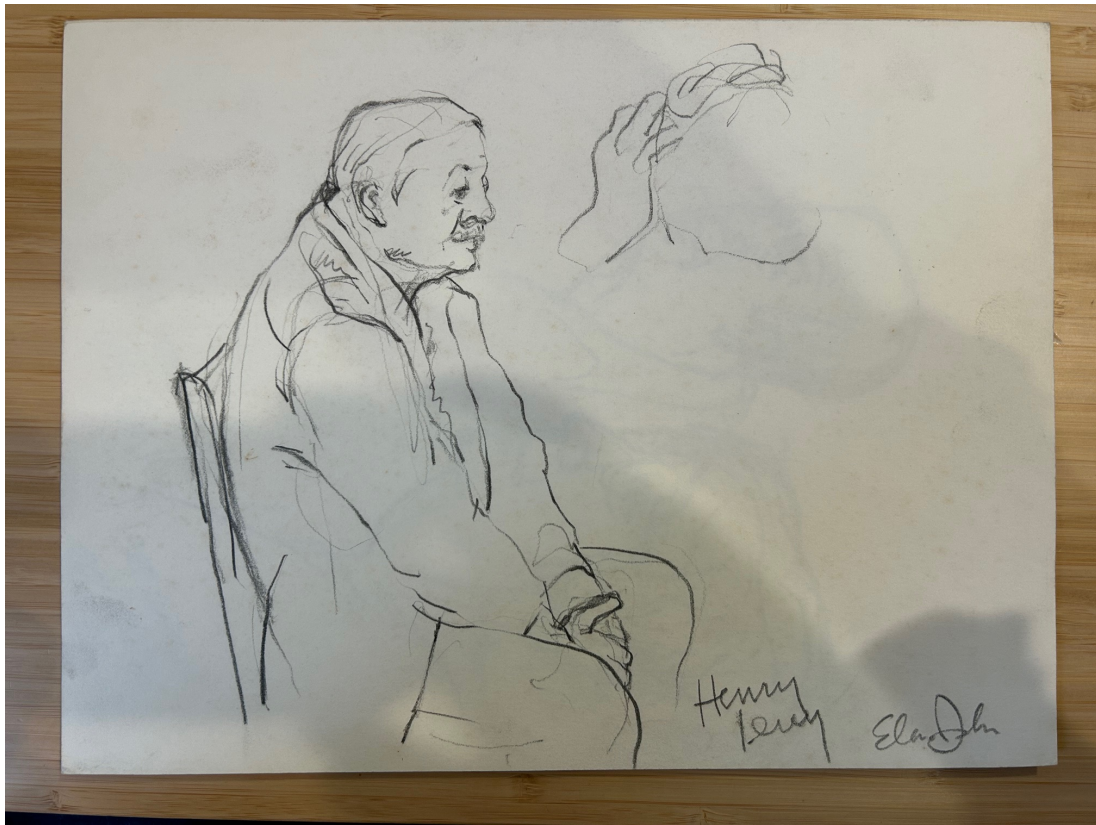

Monhegan
Museum of
Art & History

Artists' Choice Exhibit Summer 2028

Title: *Henry Levy*, 1988

Artist: Elena Jahn (1938/2014)

Medium: Mixed media on paper

Dimensions: 9 x 12 in.

Gift of Lisa Jahn-Clough