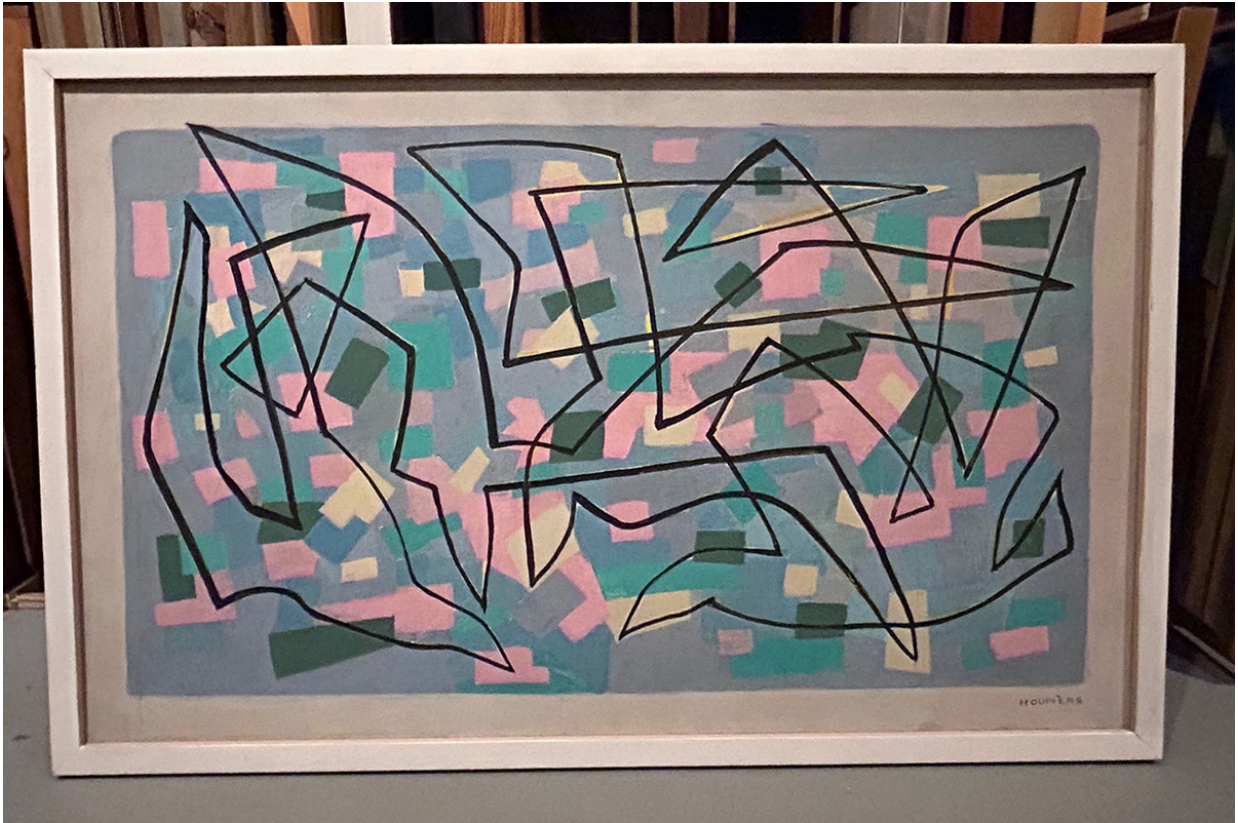

Title: *Feeding Seagulls, or Behind the Garbage Boat* , n.d.

Artist: Walter Houmère (1897/1977)

Medium: Oil on masonite

Dimensions: 18 x 29

Gift of Helga Houmère