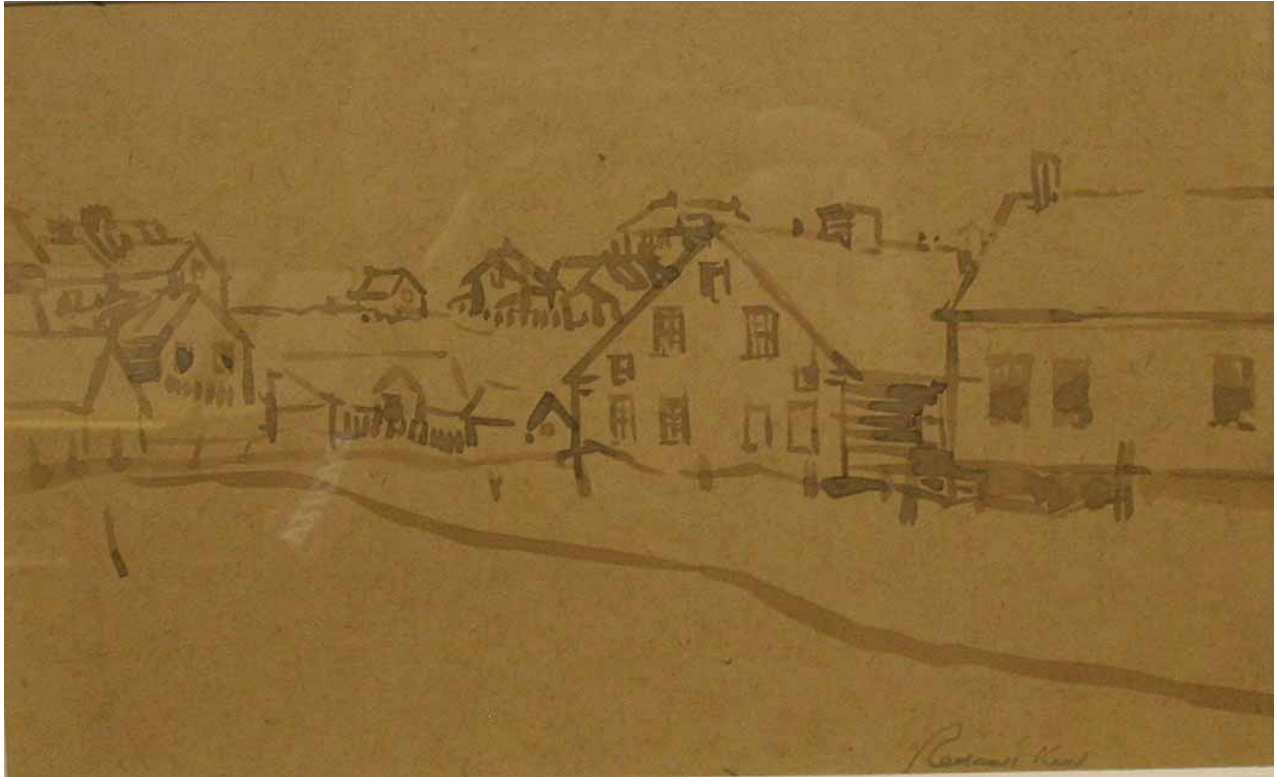

Title: *Untitled #2460*, circa 1910

Artist: Rockwell Kent (1882/1971)

Medium: Brush and ink on paper

Dimensions: 11 x 13

Gift of Rockwell Kent

Monhegan
Museum of
Art & History

Artists' Choice Exhibit Summer 2028