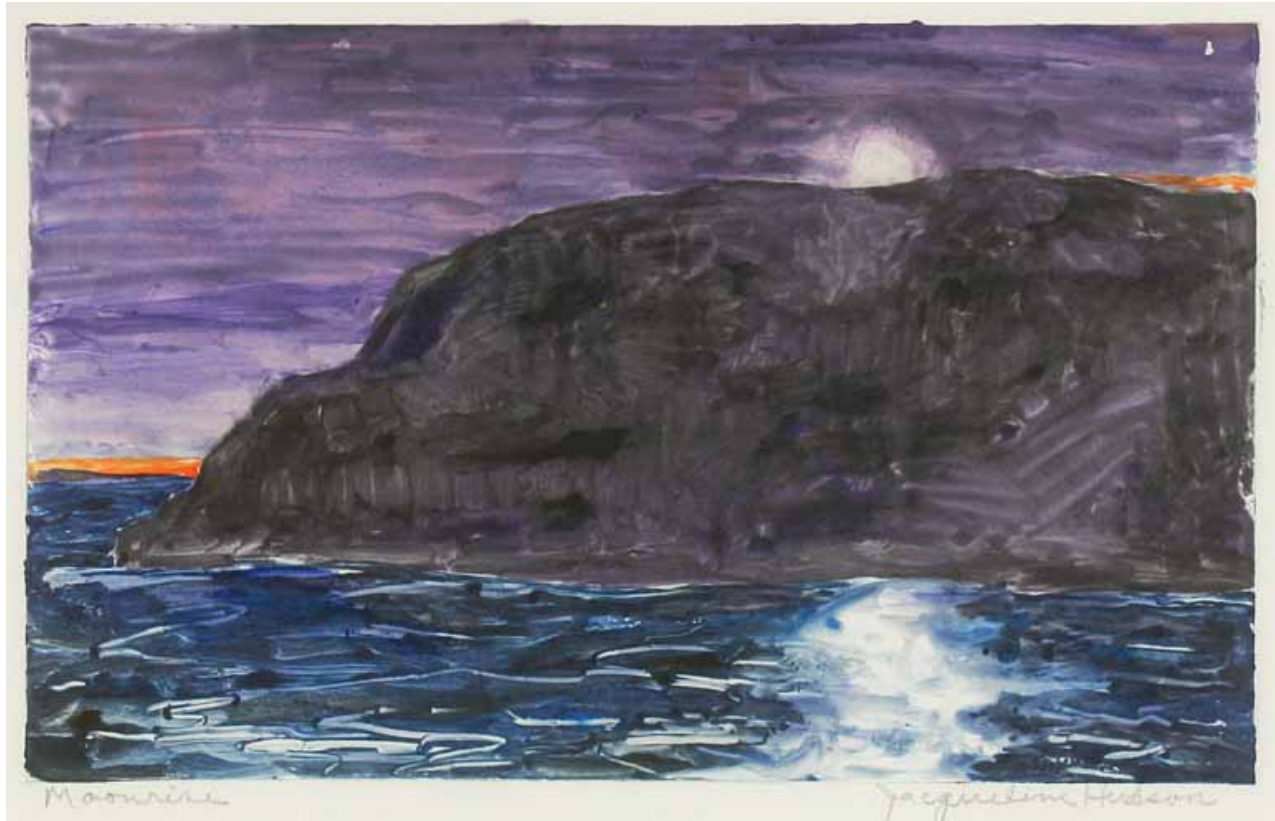

Monhegan
Museum of
Art & History

Artists' Choice Exhibit Summer 2028

Title: *Moonrise*, 20th C

Artist: Jacqueline Hudson (1910/2001)

Medium: monoprint on paper

Dimensions: 16 7/8 x 21 1/2 in.

Gift of Remak Ramsay