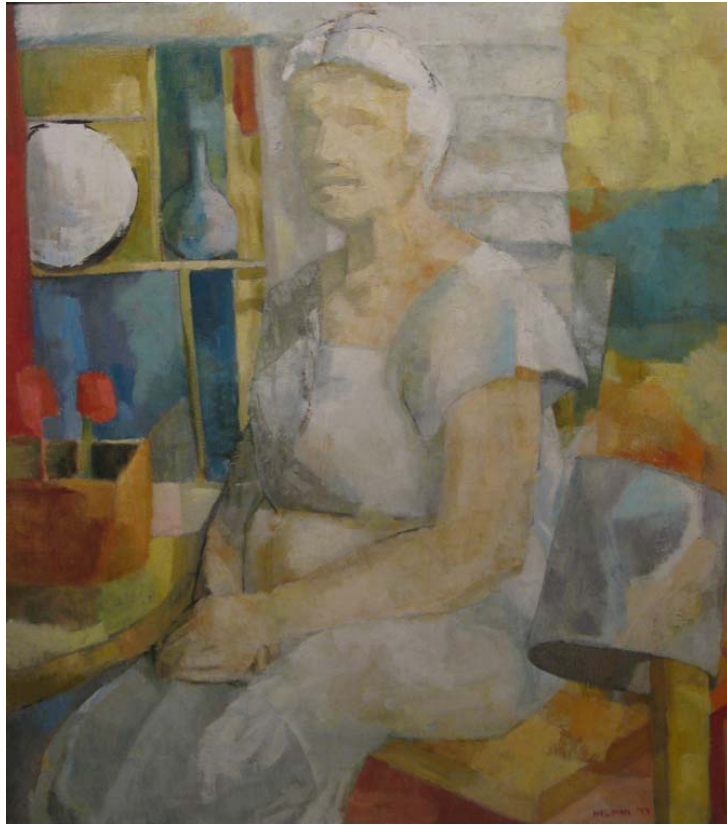

Artists' Choice Exhibit Summer 2028

Title: *Untitled #1855*, Mid 20th C.

Artist: William M. Hekking (1885/1970)

Medium: pencil, ink on paper

Dimensions: 10 x 16"

Gift of Edward L. Deci

Monhegan
Museum of
Art & History

Artists' Choice Exhibit Summer 2028

Title: *Portrait of the Reverend Gertrude Anderson of Monhegan Island, 1959, 1959*

Artist: Eve Helman (1911/2005)

Medium: oil on canvas

Dimensions: 36 x 32

Gift of Eve Helman