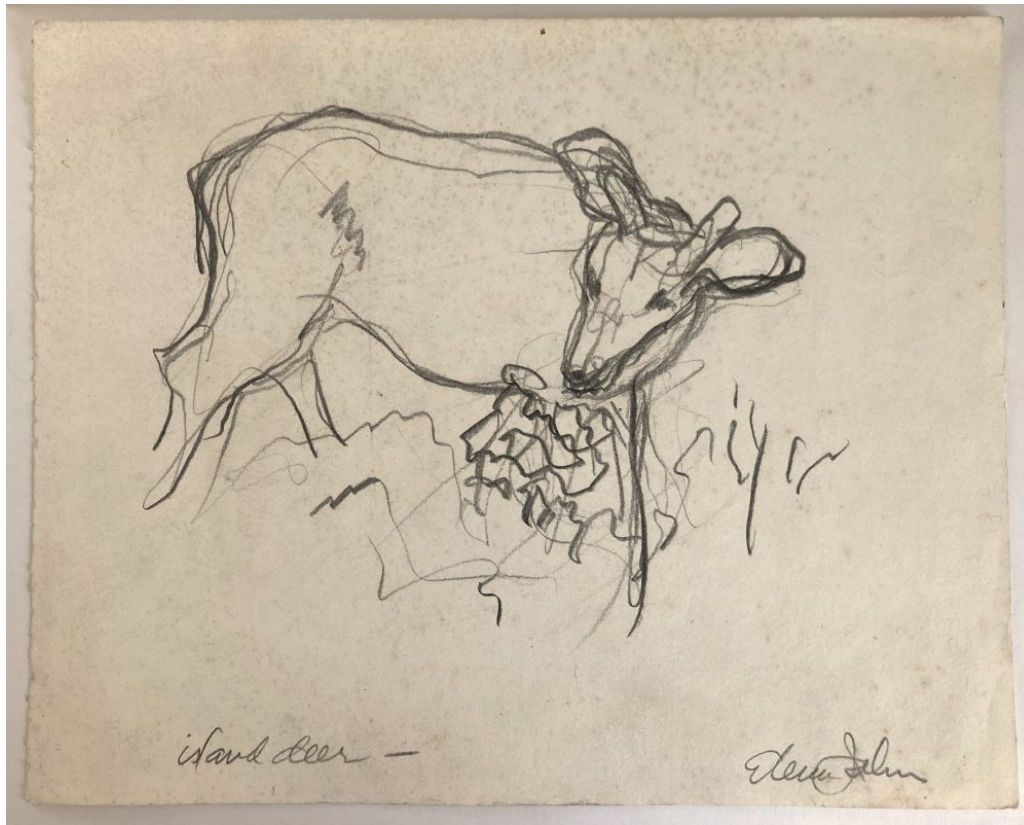

Monhegan
Museum of
Art & History

Artists' Choice Exhibit Summer 2028

Title: *island deer*, n.d.

Artist: Elena Jahn (1938/2014)

Medium:

Dimensions: 8 1/2 x 10 1/2 in.

Gift of Lisa Jahn-Clough