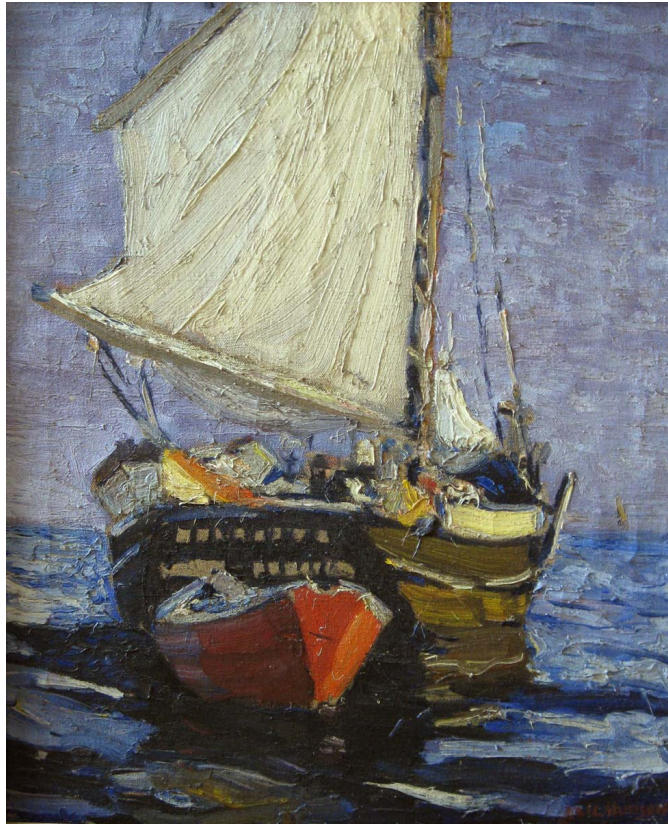

Monhegan
Museum of
Art & History

Artists' Choice Exhibit Summer 2028

Title: *Under Dark Sky*, Early 20th C.

Artist: Eric Hudson (1862/1932)

Medium: oil on canvas

Dimensions: 24 1/4 x 20 1/4 in.

Gift of James F. O'Gorman and Jean Baer O'Gorman