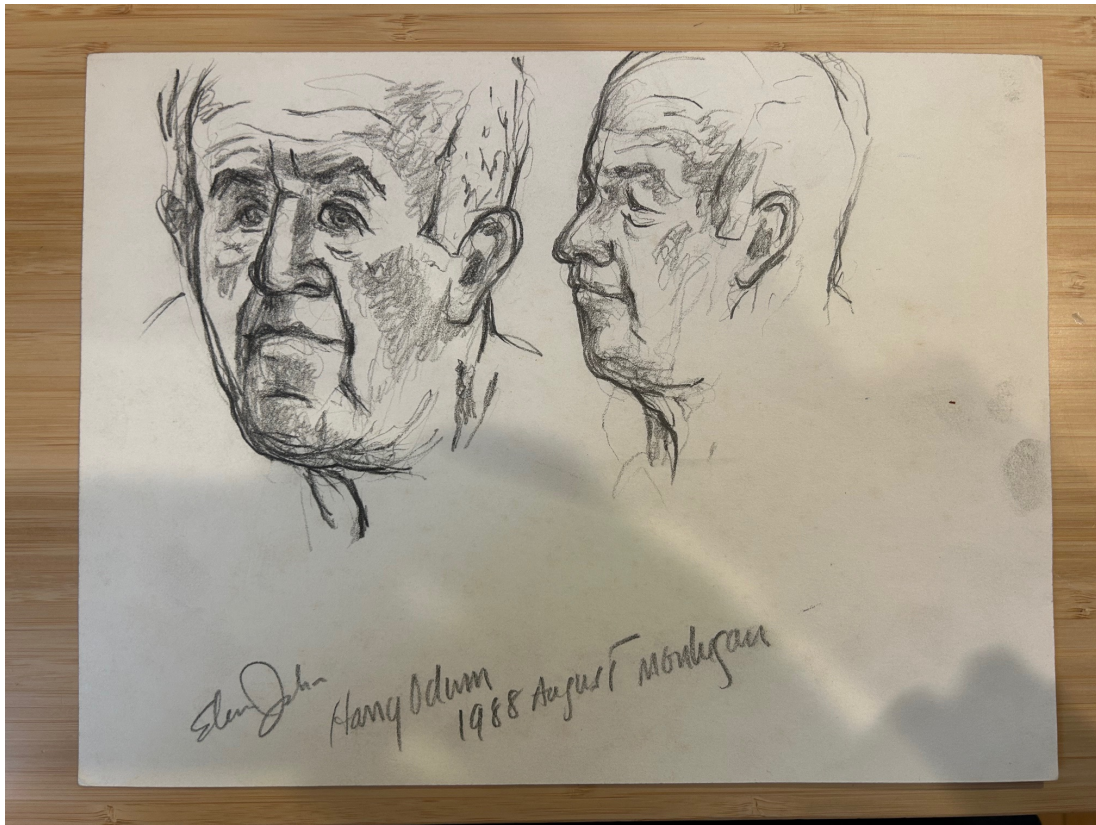

Monhegan
Museum of
Art & History

Artists' Choice Exhibit Summer 2028

Title: *Harry Odom*, 1988

Artist: Elena Jahn (1938/2014)

Medium: Mixed media on paper

Dimensions: 12 x 9 in.

Gift of Lisa Jahn-Clough

8247.08