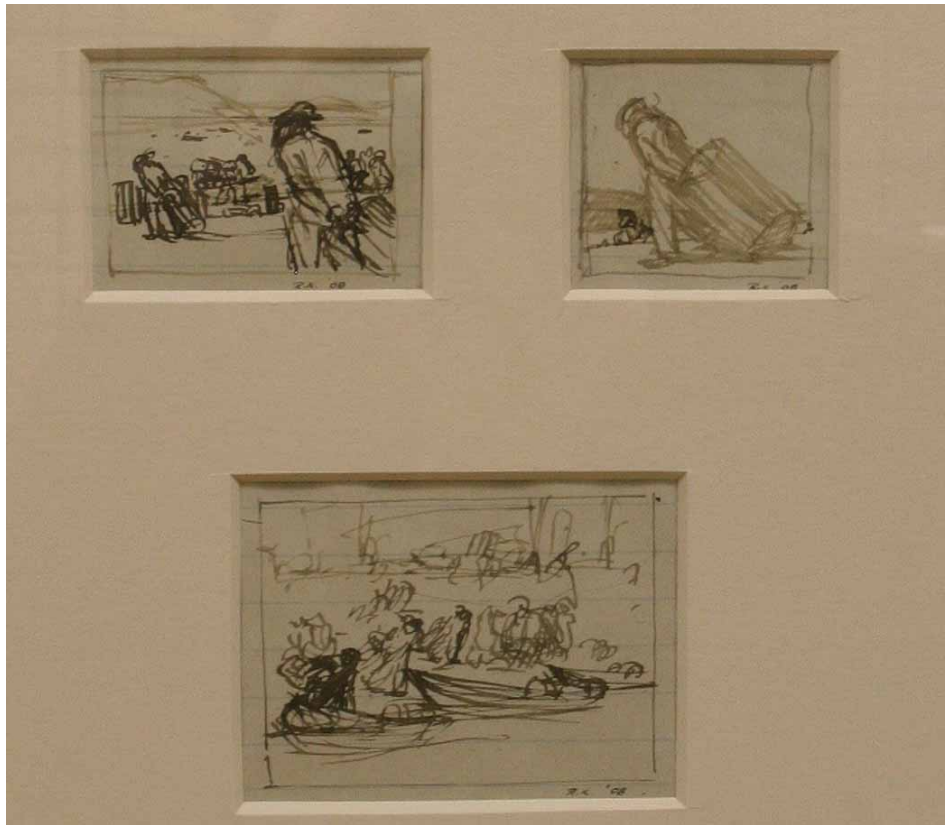

Title: *Untitled #1469*, 1908

Artist: Rockwell Kent (1882/1971)

Medium: ink on paper

Dimensions: 13 5/8 x 10 5/8"

Gift of Rockwell Kent

Monhegan
Museum of
Art & History

Artists' Choice Exhibit Summer 2028

Title: *Untitled #2450, 1907*