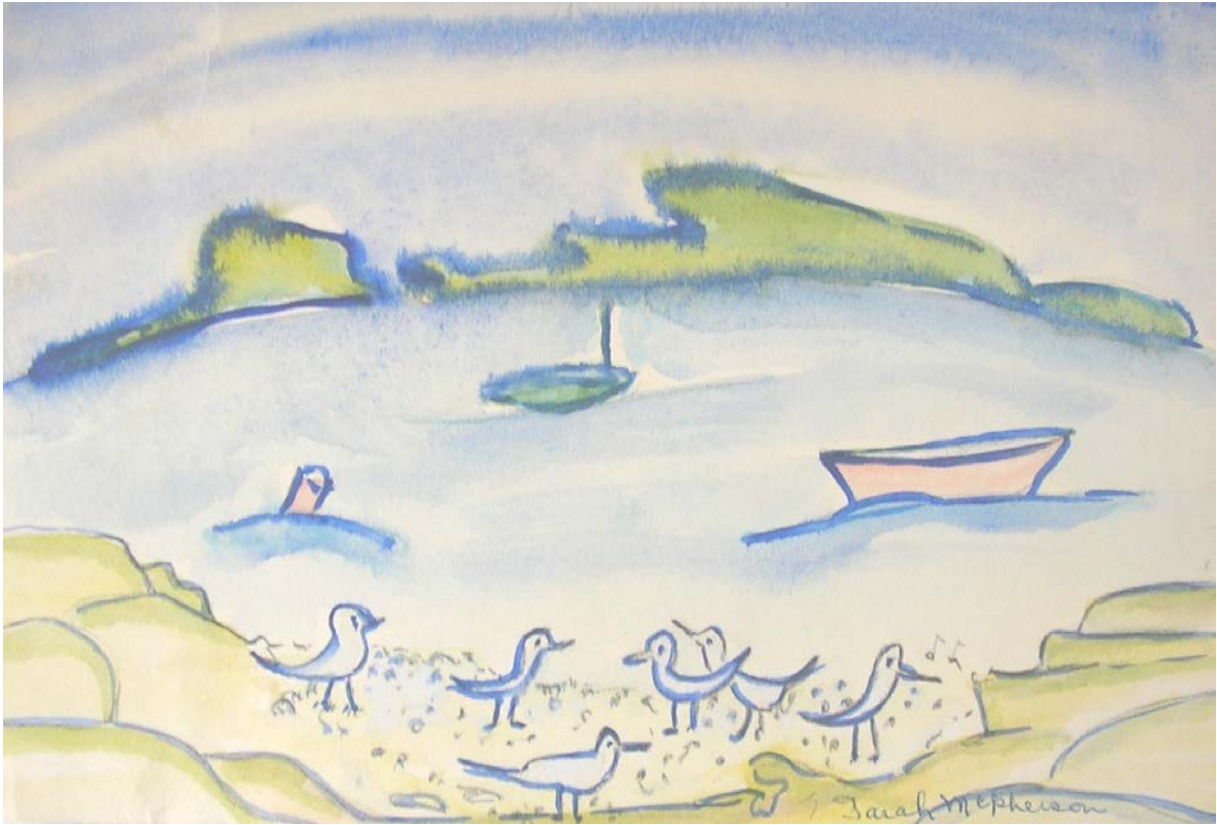

Monhegan
Museum of
Art & History

Artists' Choice Exhibit Summer 2028

Title: *Edge of the Harbor*, mid 20th C

Artist: Sarah Freedman McPherson (1894/1978)

Medium: watercolor on paper

Dimensions: 6 x 8 3/4"

Gift of Anne Von Storch