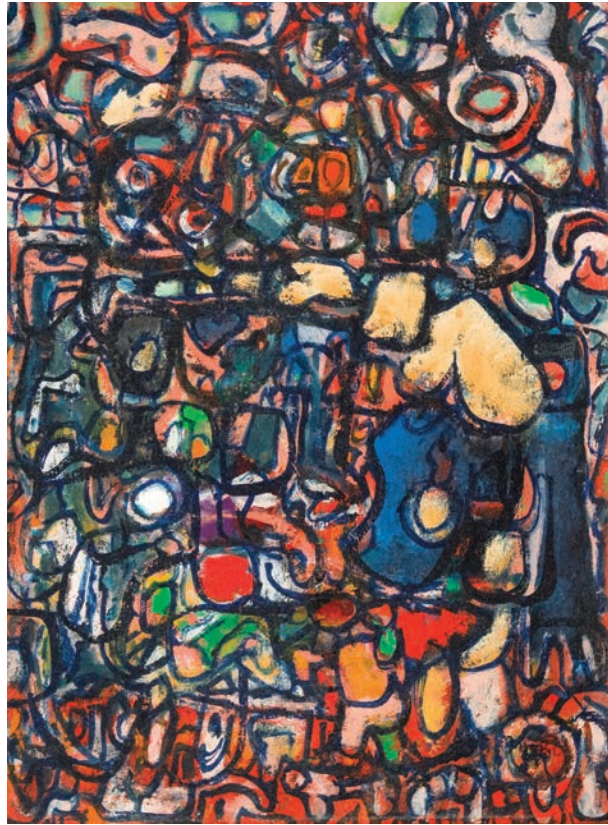

Monhegan
Museum of
Art & History

Artists' Choice Exhibit Summer 2028

Title: *In A Pickle*, 1968

Artist: Zero Mostel (1915/1977)

Medium: oil on canvas board

Dimensions: 16 x 12 in.

Gift of Josh Mostel