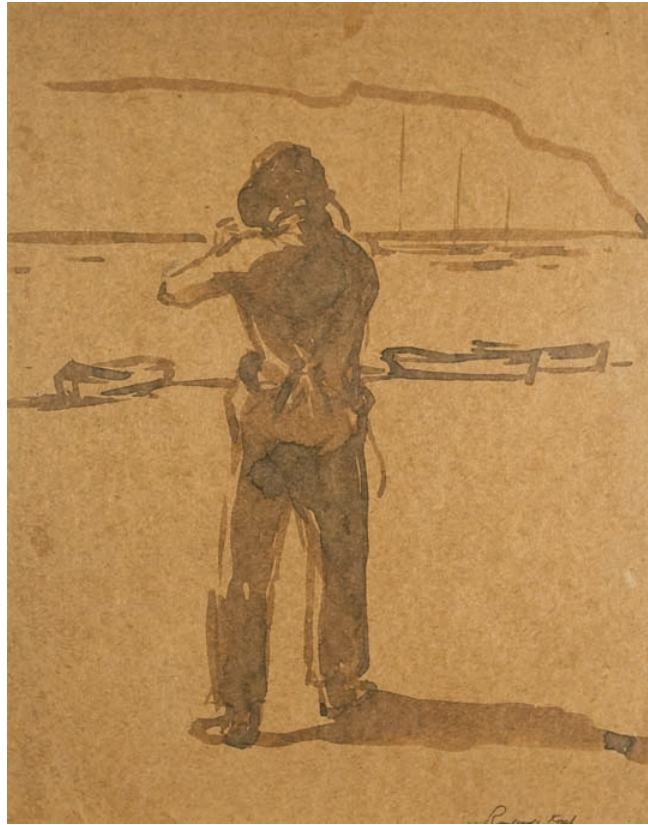

Monhegan
Museum of
Art & History

Artists' Choice Exhibit Summer 2028

Title: *Untitled* , circa 1907

Artist: Rockwell Kent (1882/1971)

Medium: Sepia wash on paper

Dimensions: 10 1/2 x 8 1/4 in.

Gift of Rockwell Kent