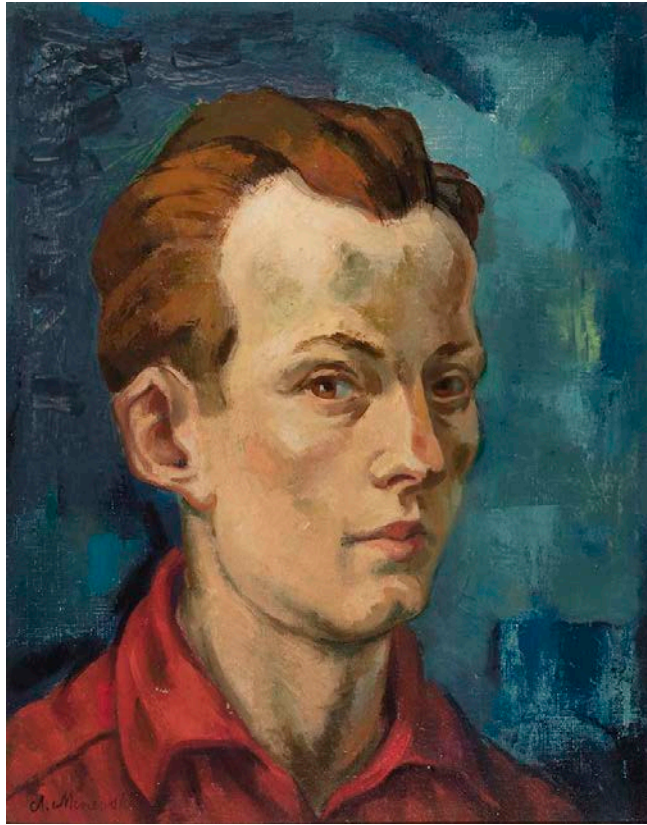

Monhegan
Museum of
Art & History

Artists' Choice Exhibit Summer 2028

Title: *Self Portrait*, Mid 20th C

Artist: Alex Minewski (1917/1979)

Medium: oil on panel

Dimensions: 19 x 15 1/2"

Gift of Natalie Minewski