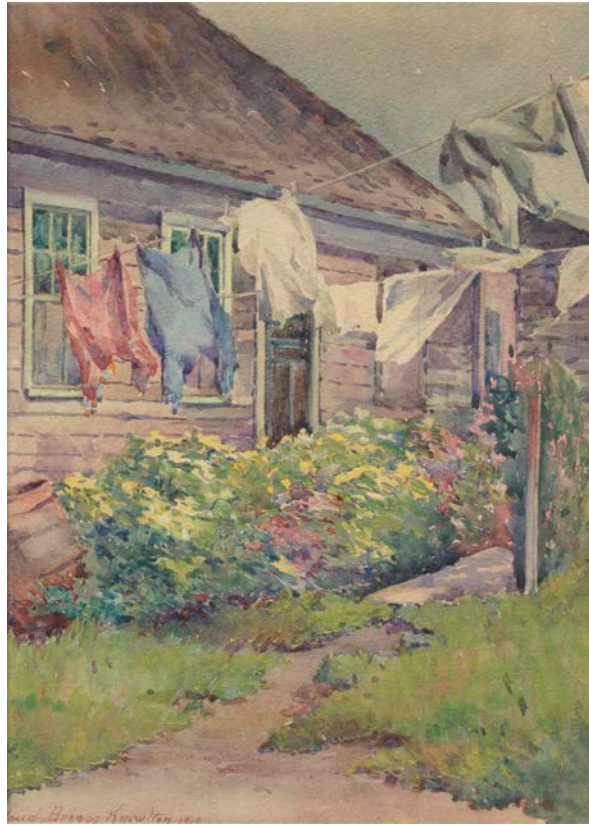

Monhegan
Museum of
Art & History

Artists' Choice Exhibit Summer 2028

Title: *Sea Captain's Cottage and Wash, Monhegan, 1919*

Artist: Maud Briggs Knowlton (1870/1956)

Medium: watercolor on paper

Dimensions: 11 1/4 x 8 1/8 in.

Gift of Susan Bateson and Stephen S. Fuller