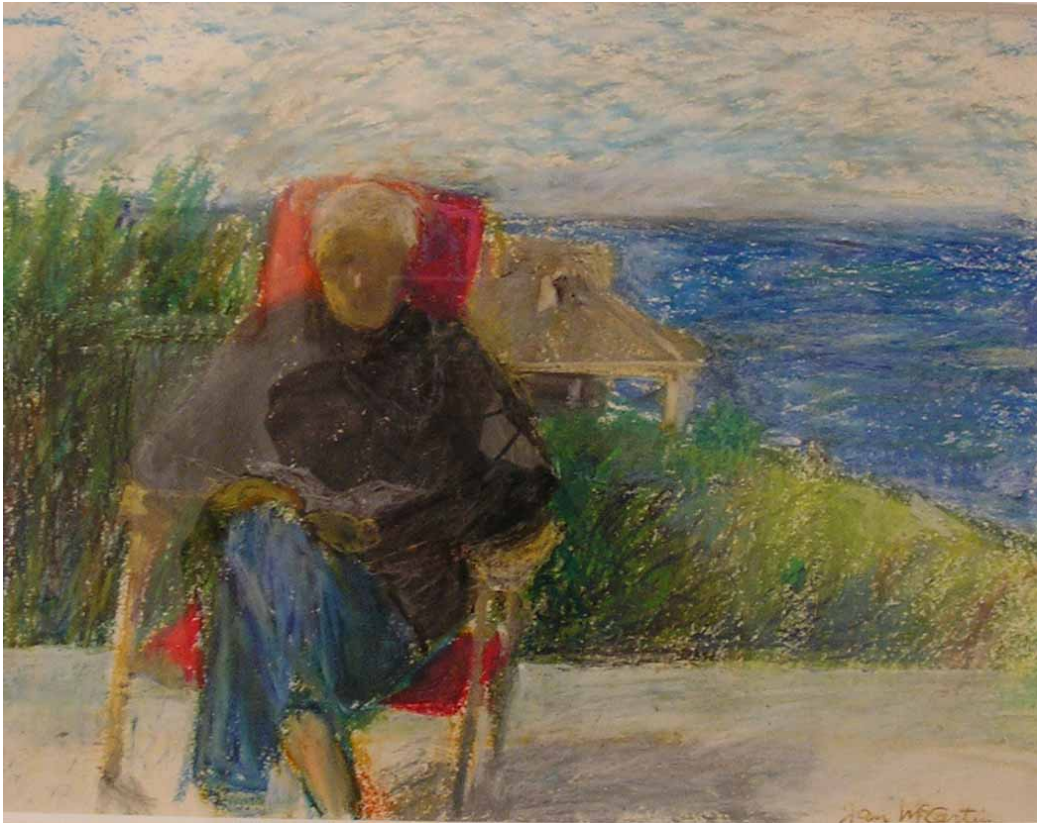

Monhegan
Museum of
Art & History

Artists' Choice Exhibit Summer 2028

Title: *Bill in a Landscape (Monhegan)*, 1995

Artist: Jan McCartin (1909/2002)

Medium: oil pastel on paper

Dimensions: 10 1/2 x 13 3/4 in.

Gift of Remak Ramsay