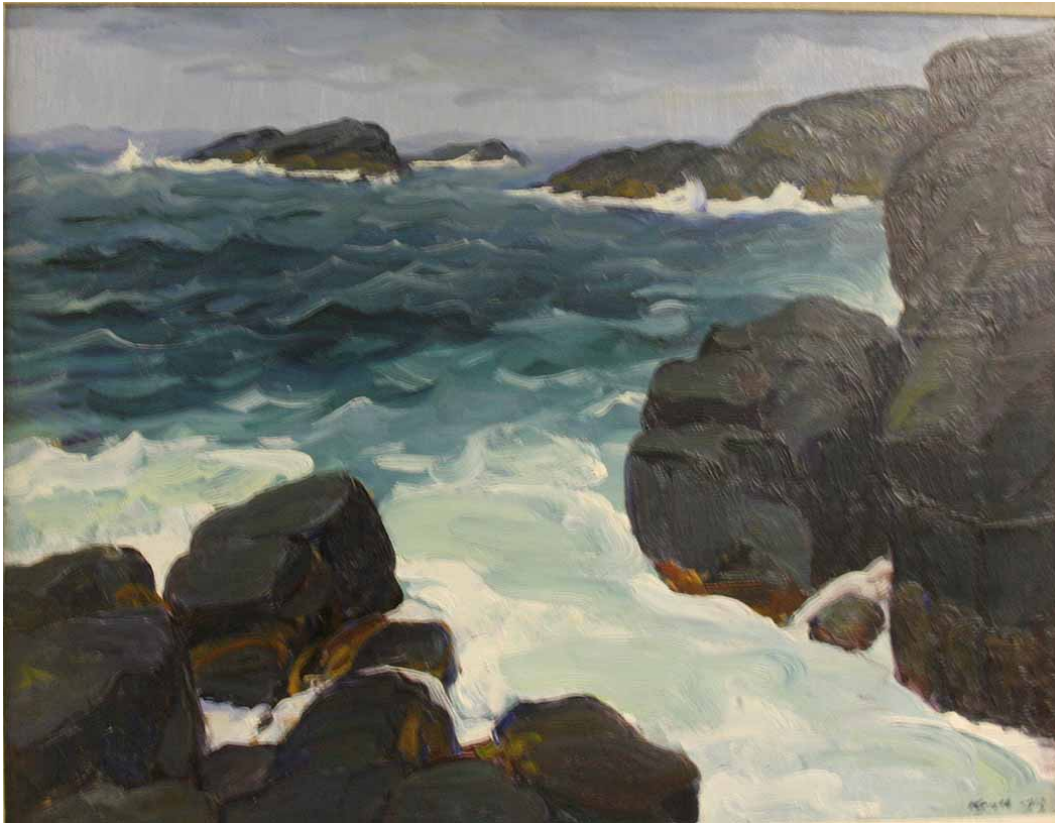

## Artists' Choice Exhibit Summer 2028

Title: *Maine Coast, 1913, 1913*

Artist: Leon Kroll (1884/1974)

Medium: painting-oil on board

Dimensions: 15 x 19 1/2 in.

Gift of Jacqueline Hudson

Monhegan  
Museum of  
Art & History