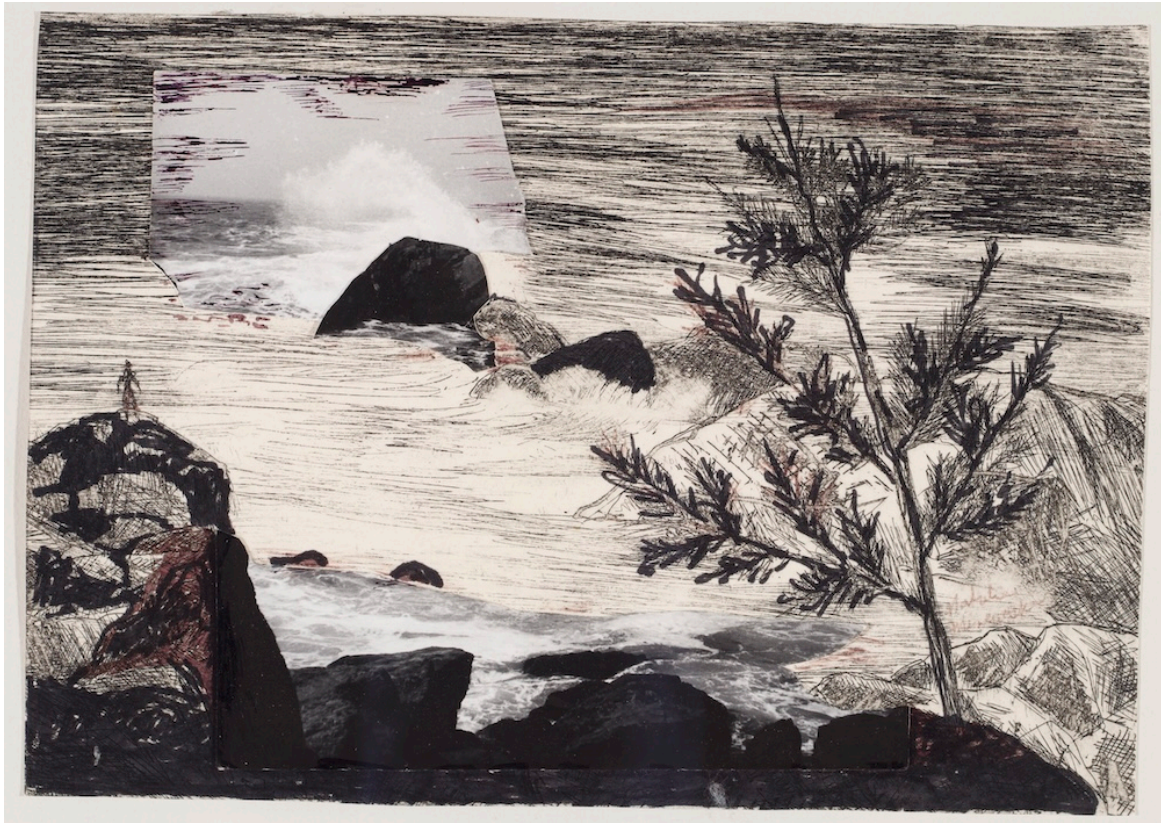

Monhegan
Museum of
Art & History

Artists' Choice Exhibit Summer 2028

Title: *Untitled*, n.d.

Artist: Natalie Minewski (1927/2017)

Medium: Mixed media on paper

Dimensions: 11 x 13 in.

Gift of Edith Bowers

8145.01