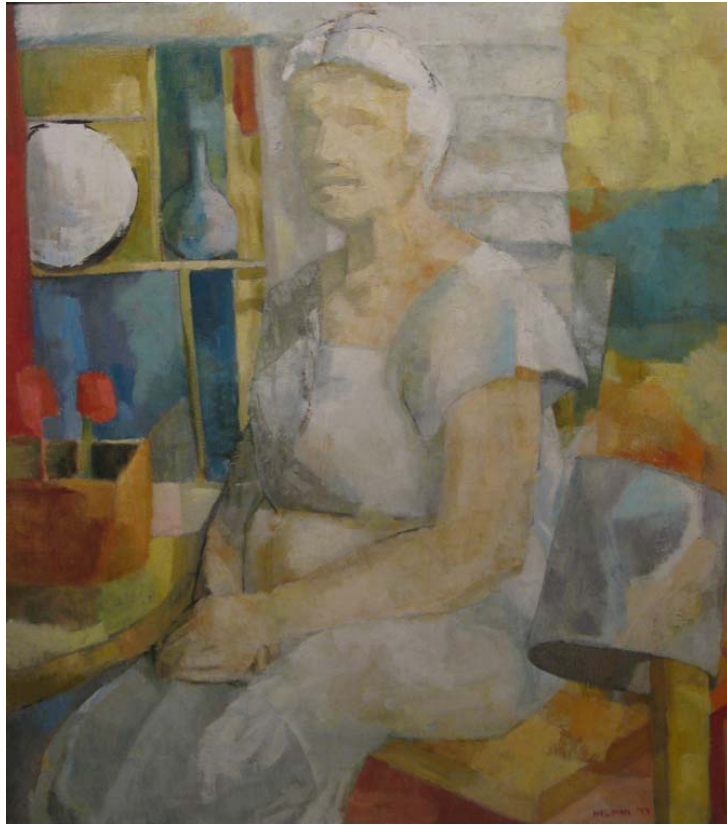

## Artists' Choice Exhibit Summer 2028

Title: *Untitled #1855*, Mid 20th C.

Artist: William M. Hekking (1885/1970)

Medium: pencil, ink on paper

Dimensions: 10 x 16"

Gift of Edward L. Deci

Monhegan  
Museum of  
Art & History

## Artists' Choice Exhibit Summer 2028

Title: *Portrait of the Reverend Gertrude Anderson of Monhegan Island, 1959, 1959*

Artist: Eve Helman (1911/2005)

Medium: oil on canvas

Dimensions: 36 x 32

Gift of Eve Helman