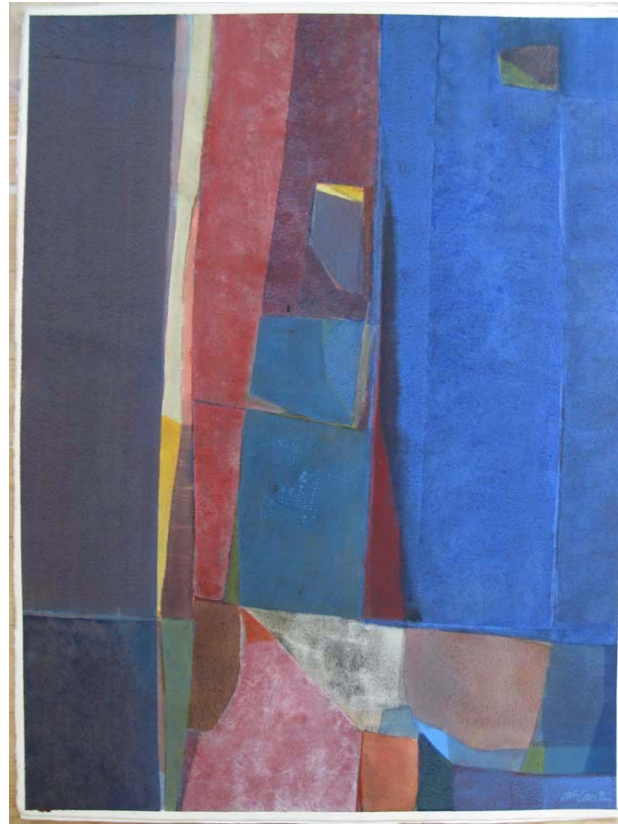

Monhegan
Museum of
Art & History

Artists' Choice Exhibit Summer 2028

Title: *Blue Voyage*, 1975

Artist: William McCartin (12/9/1905/9/23/2003)

Medium: acrylic on paper

Dimensions: 30 x 22 in.

Gift of Sally Anne McCartin