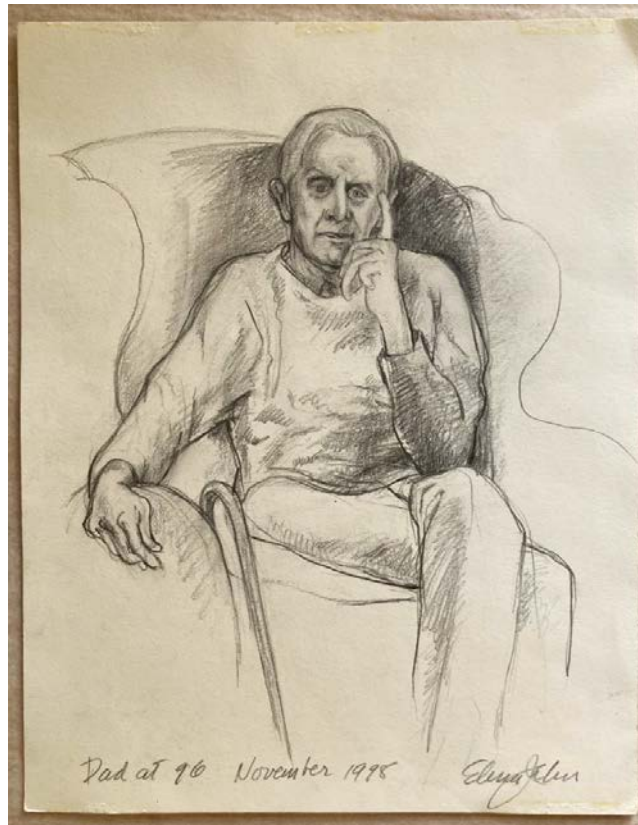

## Artists' Choice Exhibit Summer 2028

Title: *Dad at 96*, November 1998

Artist: Elena Jahn (1938/2014)

Medium: pencil on paper

Dimensions: 14 x 11 in.

Gift of Lisa Jahn-Clough

Monhegan  
Museum of  
Art & History