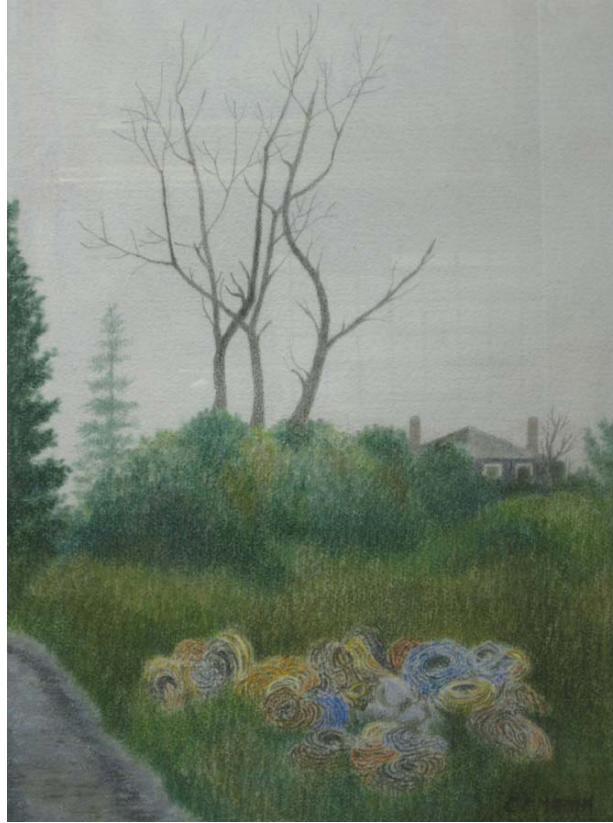

Monhegan
Museum of
Art & History

Artists' Choice Exhibit Summer 2028

Title: *Untitled #3048*, n.d.

Artist: Charles E. Martin (1910/1995)

Medium: colored pencil on paper

Dimensions: 16 x 11 7/8 in.

Gift of Florence Martin