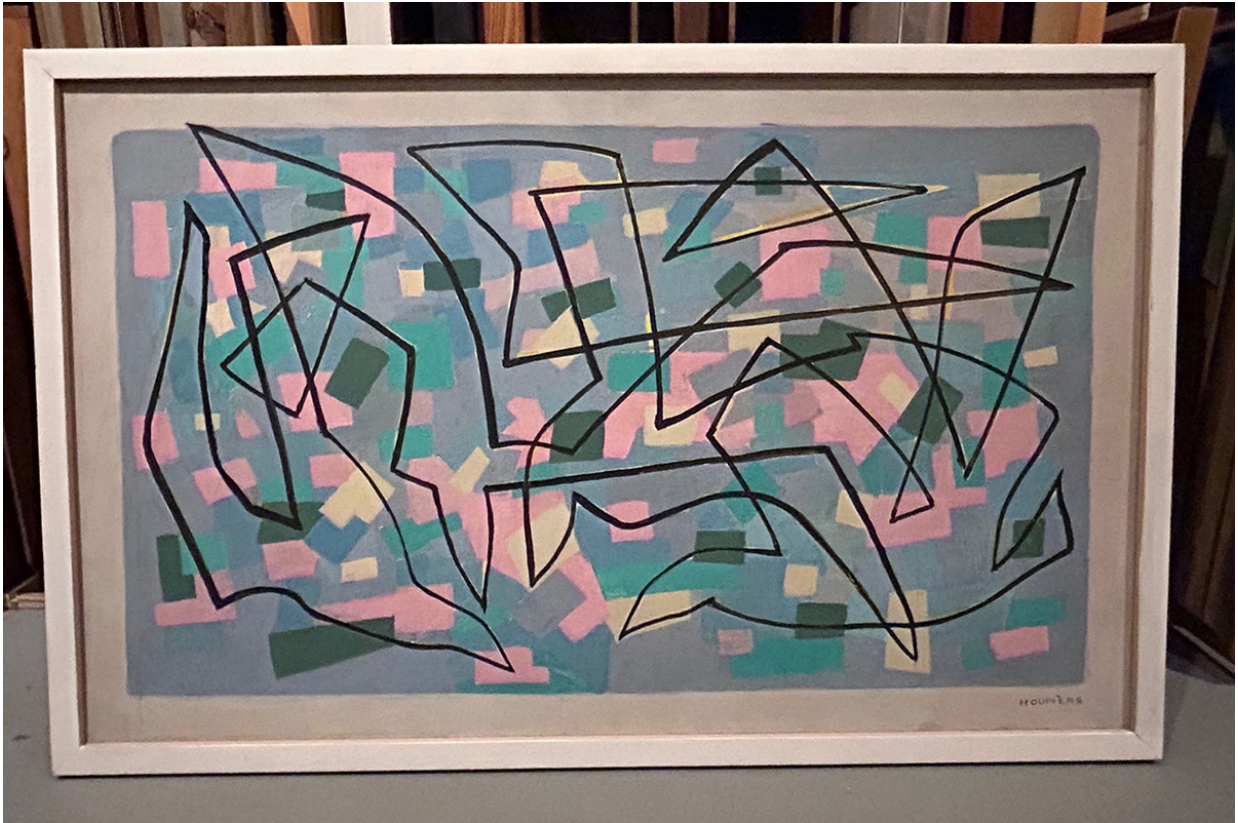

## Artists' Choice Exhibit Summer 2028

Title: *Untitled*, n.d.

Artist: Helga Houmère ()

Medium: watercolor on paper

Dimensions: 7 1/4 x 11

Gift of Helga Houmère

5438.03

Title: *Feeding Seagulls, or Behind the Garbage Boat* , n.d.