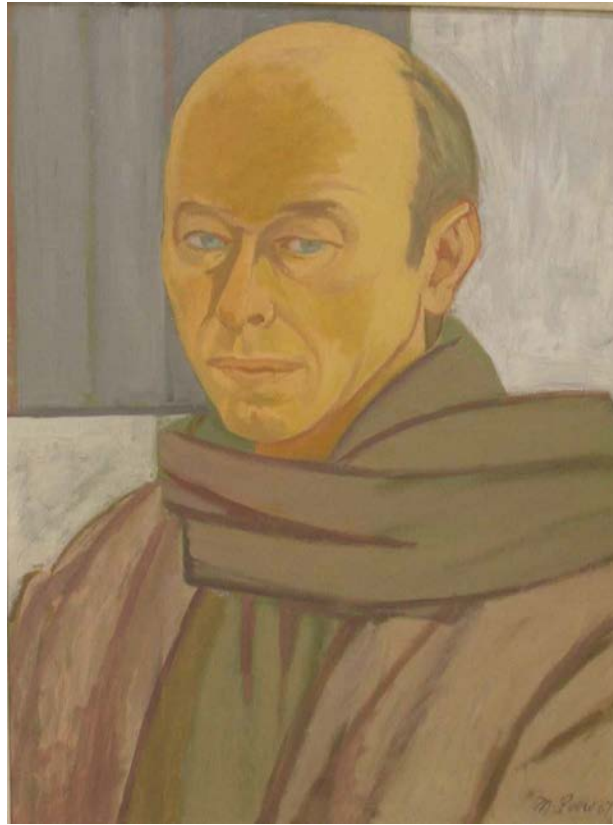

Monhegan
Museum of
Art & History

Artists' Choice Exhibit Summer 2028

Title: *Self Portrait*, 1967

Artist: Michael Loew (1907/1985)

Medium: oil on canvas

Dimensions: 24 x 20"

Gift of Tobias Mostel