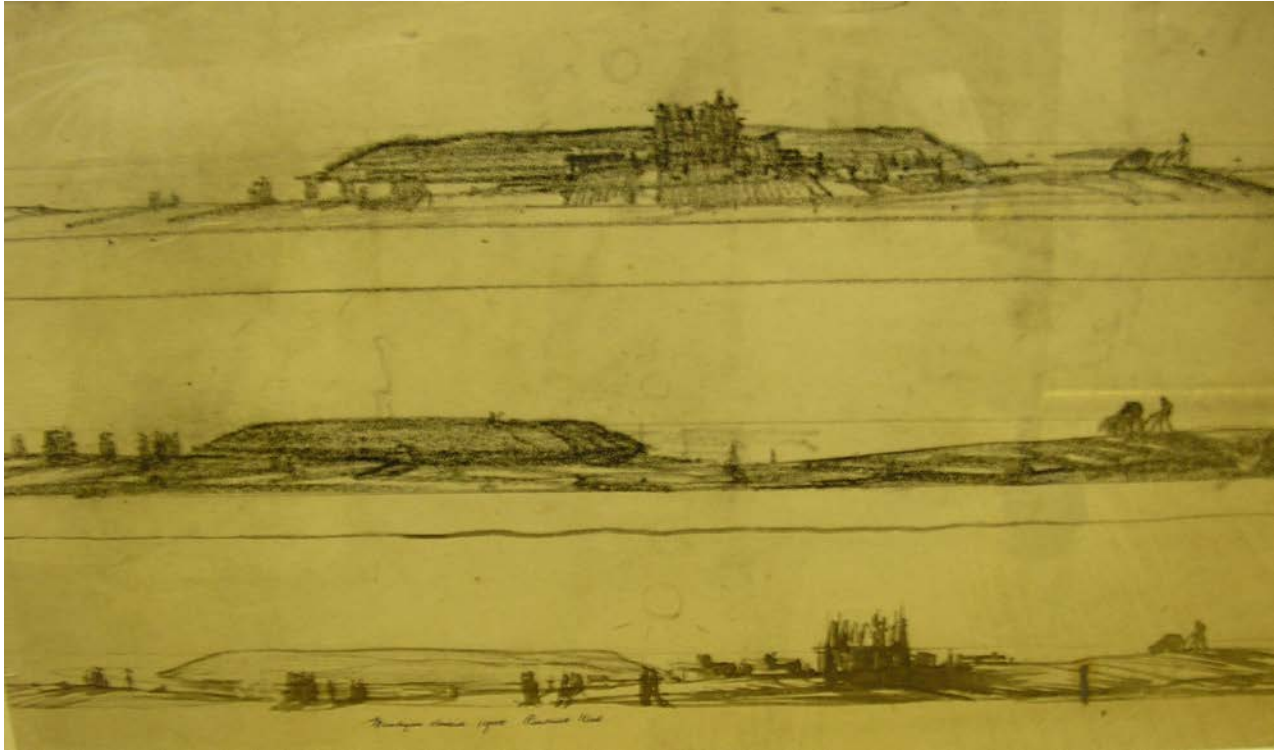

## Artists' Choice Exhibit Summer 2028

Title: *Monhegan Studies*, 1908

Artist: Rockwell Kent (1882/1971)

Medium: crayon and ink on paper

Dimensions: 15 5/16 x 22 5/16"

Gift of Rockwell Kent

Monhegan  
Museum of  
Art & History