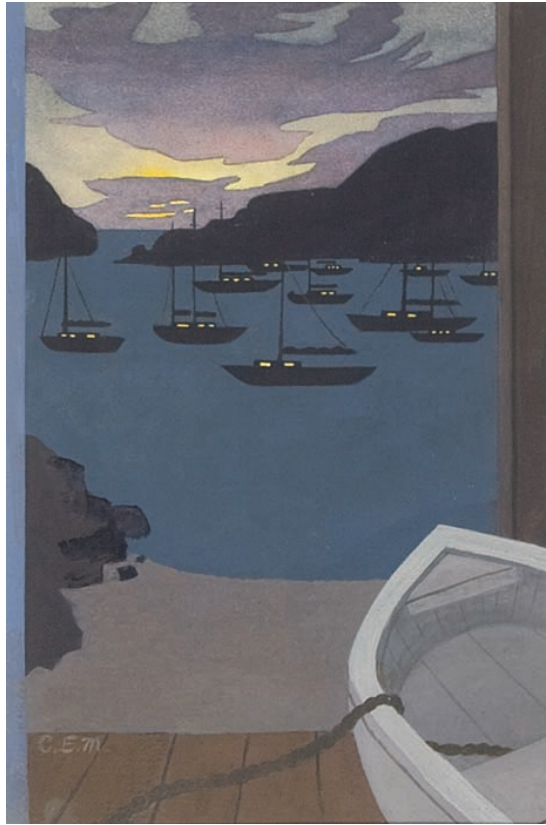

Artist: Anne Steele Marsh (1901/1995)

Medium: engraving on wood

Dimensions: 12 x 14"

Gift of Anne Steele Marsh

Monhegan  
Museum of  
Art & History

## Artists' Choice Exhibit Summer 2028

Title: *Monhegan Harbor at Night*, 1975

Artist: Charles E. Martin (1910/1995)

Medium: Mixed media on paper

Dimensions: 14 3/4 x 9 3/4 in.

Gift of Florence Martin

Monhegan  
Museum of  
Art & History