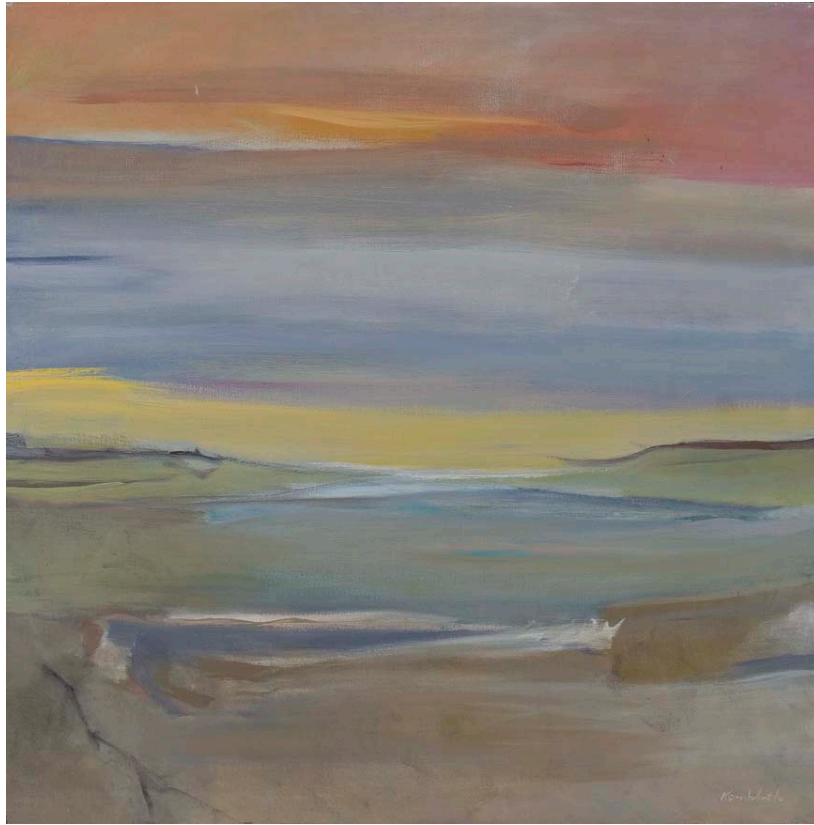

## Artists' Choice Exhibit Summer 2028

Title: *Eventide #62*, 1962

Artist: Frances Kornbluth (1920/2014)

Medium: oil on linen

Dimensions: 36 x 36 in.

Gift of Bruce and Jan Kornbluth

5888.02

Monhegan  
Museum of  
Art & History