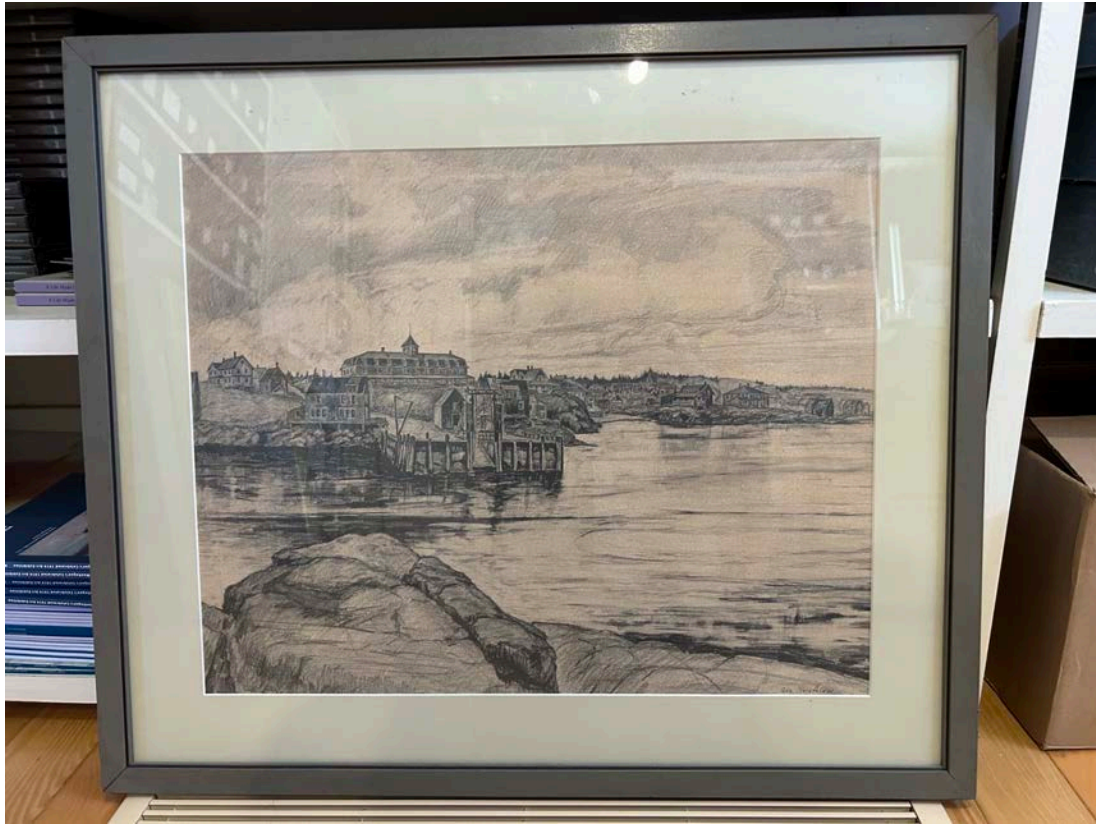

## Artists' Choice Exhibit Summer 2028

Title: *Across the Harbor*, n.d.

Artist: Ade Mersfelder (1919/2014)

Medium: pencil on paper

Dimensions: 21 in. x 25 in.

Gift of Edward L. Deci

Monhegan  
Museum of  
Art & History