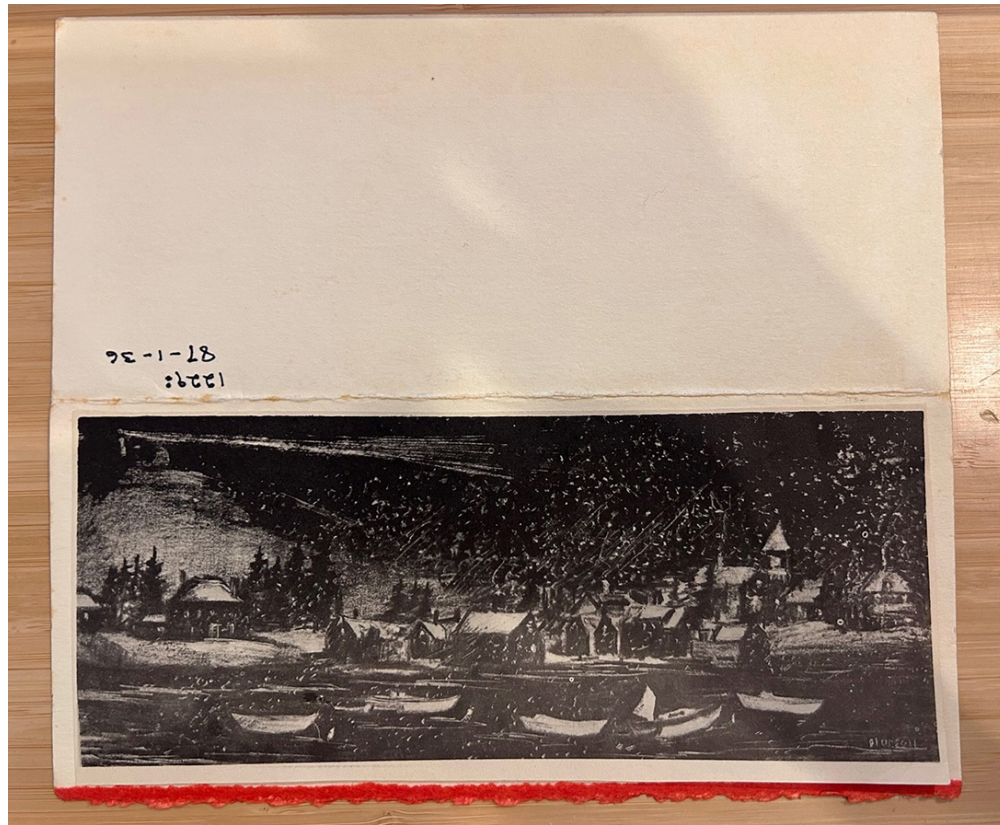

Monhegan
Museum of
Art & History

Artists' Choice Exhibit Summer 2028

Title: *Untitled*, n.d.

Artist: Jacqueline Hudson (1910/2001)

Medium:

Dimensions:

Gift of Marion M. Wiley