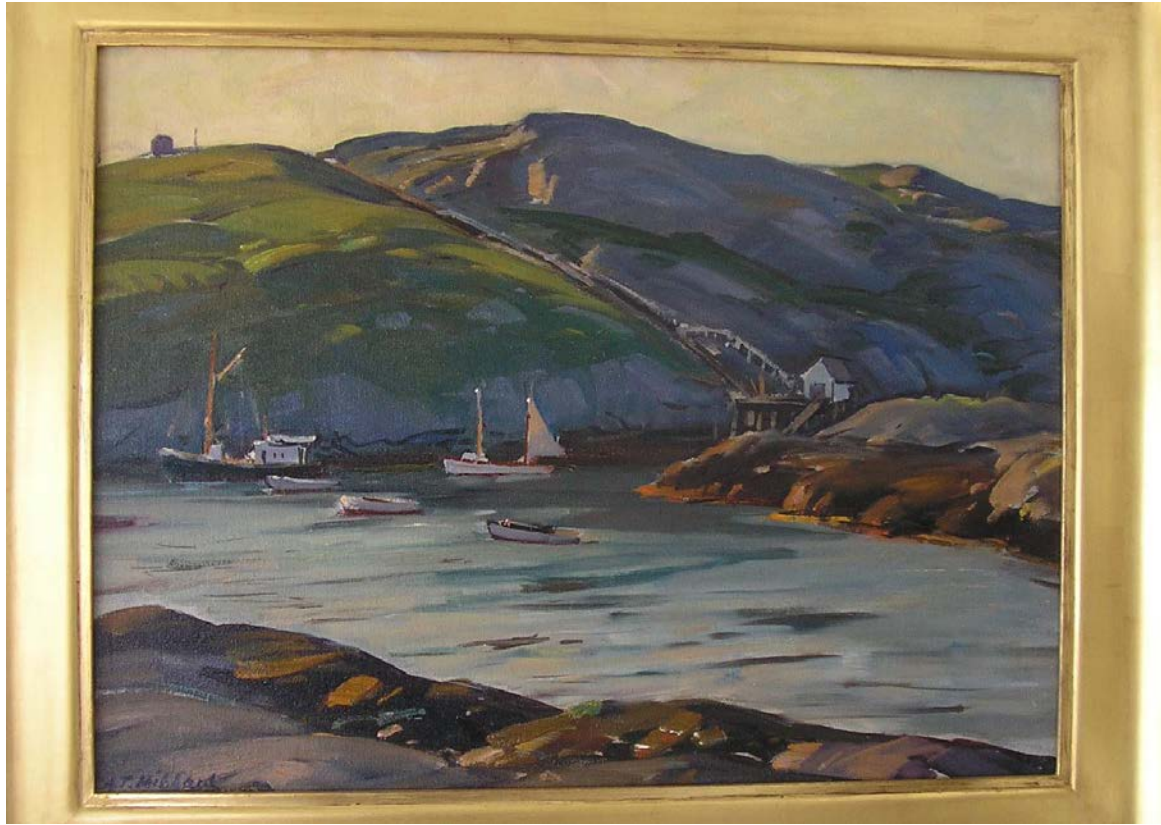

## Artists' Choice Exhibit Summer 2028

Title: *Crashing Waves*, n.d.

Artist: Aldro Thompson Hibbard (1886/1972)

Medium: oil on canvas

Dimensions: 22 x 32 in.

Gift of Susan Bateson and Stephen S. Fuller

Monhegan  
Museum of  
Art & History

## Artists' Choice Exhibit Summer 2028

Title: *Monhegan Harbor*, 1940s

Artist: Aldro Thompson Hibbard (1886/1972)

Medium: oil on canvas board

Dimensions: 24 x 30 in.

Gift of Remak Ramsay

Monhegan  
Museum of  
Art & History