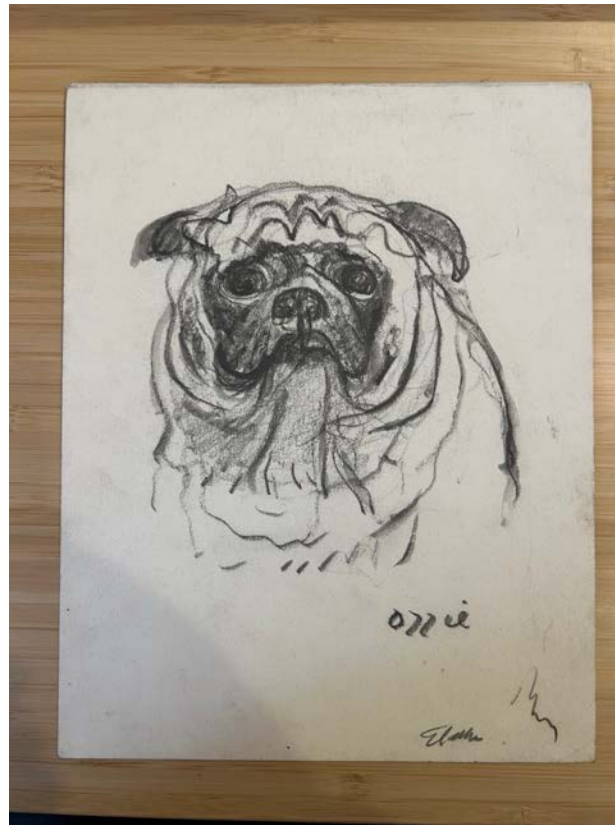

Monhegan
Museum of
Art & History

Artists' Choice Exhibit Summer 2028

Title: *Ozzie (2)*, 1988

Artist: Elena Jahn (1938/2014)

Medium: Mixed media on paper

Dimensions: 9 x 7 in.

Gift of Lisa Jahn-Clough