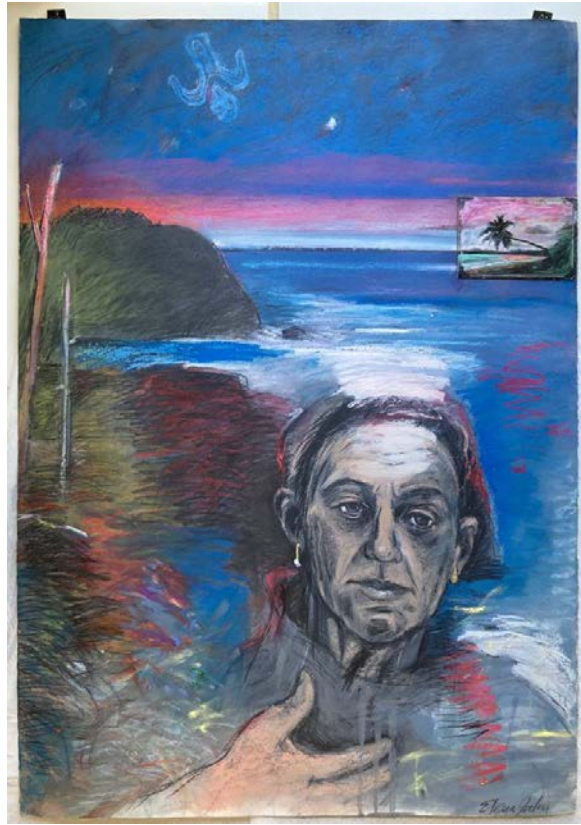

Monhegan
Museum of
Art & History

Artists' Choice Exhibit Summer 2028

Title: *Blowdown (right panel)*, 1988

Artist: Elena Jahn (1938/2014)

Medium: Mixed media on paper

Dimensions: 39 1/4 x 27 1/2 in.

Gift of Lisa Jahn-Clough