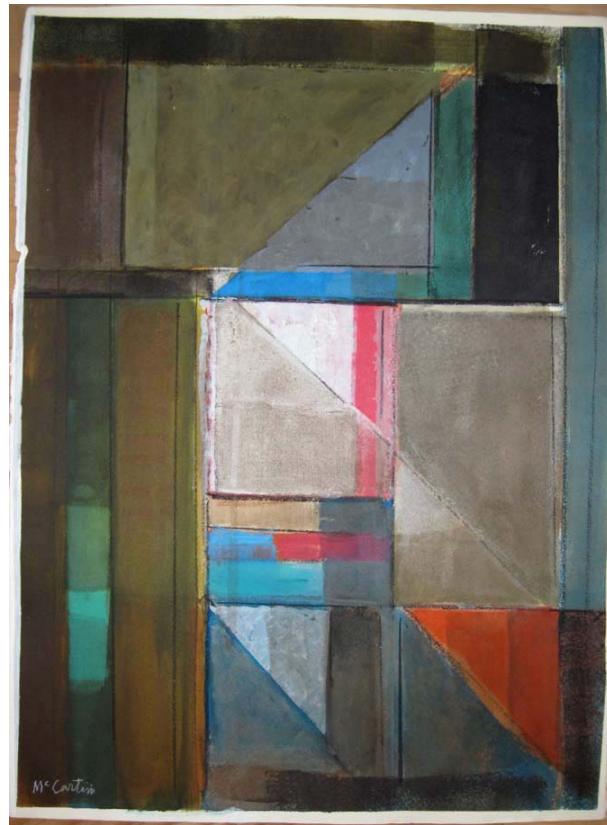

Monhegan
Museum of
Art & History

Artists' Choice Exhibit Summer 2028

Title: *Untitled #5746.02*, August 1990

Artist: William McCartin (12/9/1905/9/23/2003)

Medium: acrylic on paper

Dimensions: 30 x 22 in.

Gift of Sally Anne McCartin

5746.02