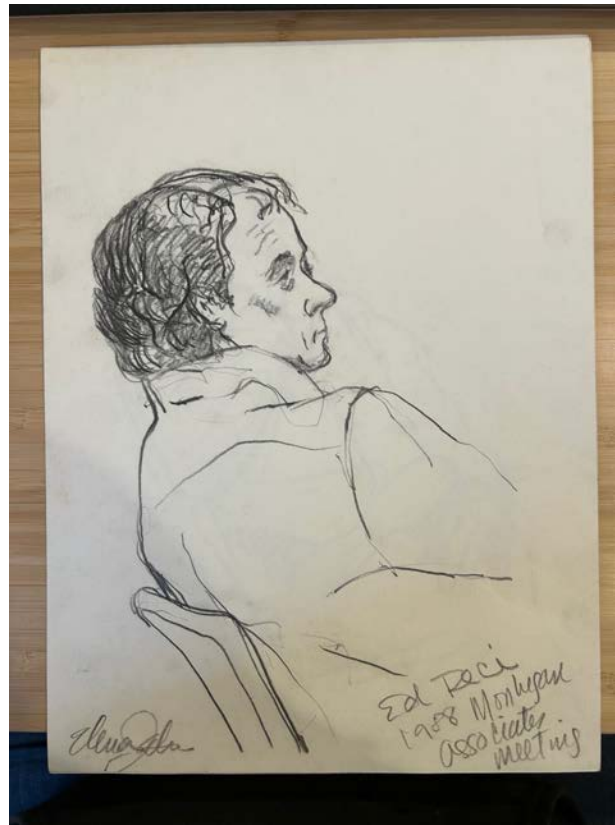

Monhegan
Museum of
Art & History

Artists' Choice Exhibit Summer 2028

Title: *Ed Deci*, 1988

Artist: Elena Jahn (1938/2014)

Medium: Mixed media on paper

Dimensions: 12 x 9 in.

Gift of Lisa Jahn-Clough

8247.03