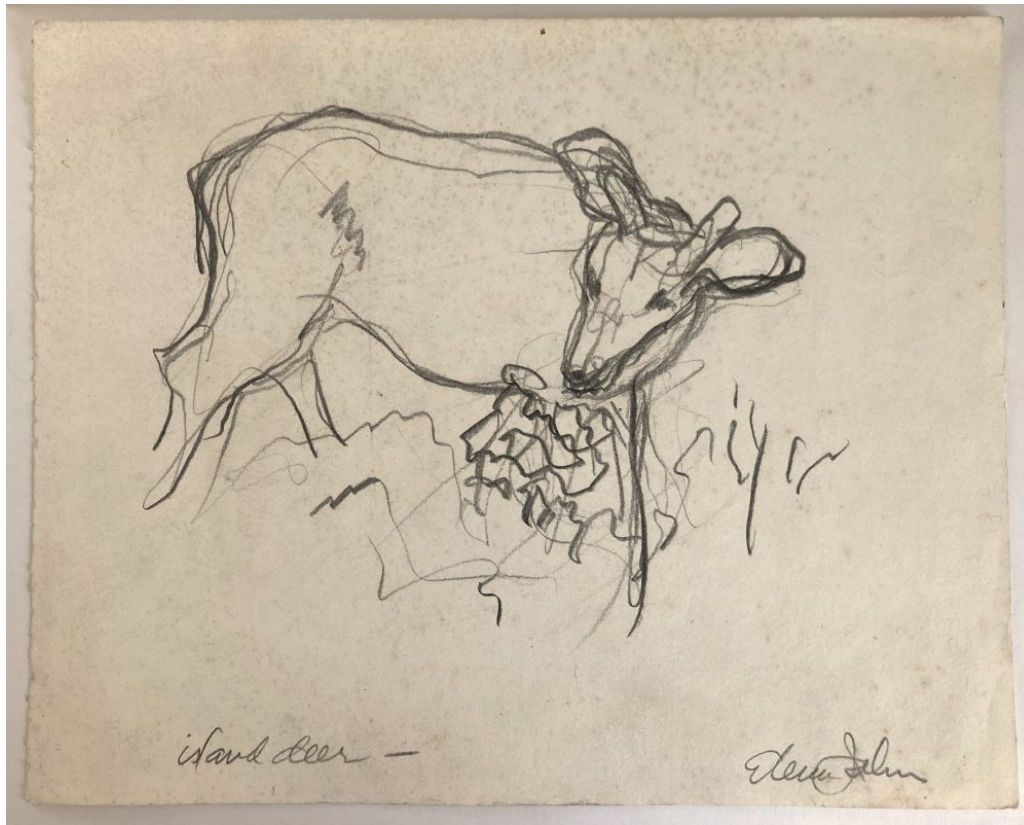

Monhegan
Museum of
Art & History

Artists' Choice Exhibit Summer 2028

Title: *island deer*, n.d.

Artist: Elena Jahn (1938/2014)

Medium:

Dimensions: 8 1/2 x 10 1/2 in.

Gift of Lisa Jahn-Clough

8263.13