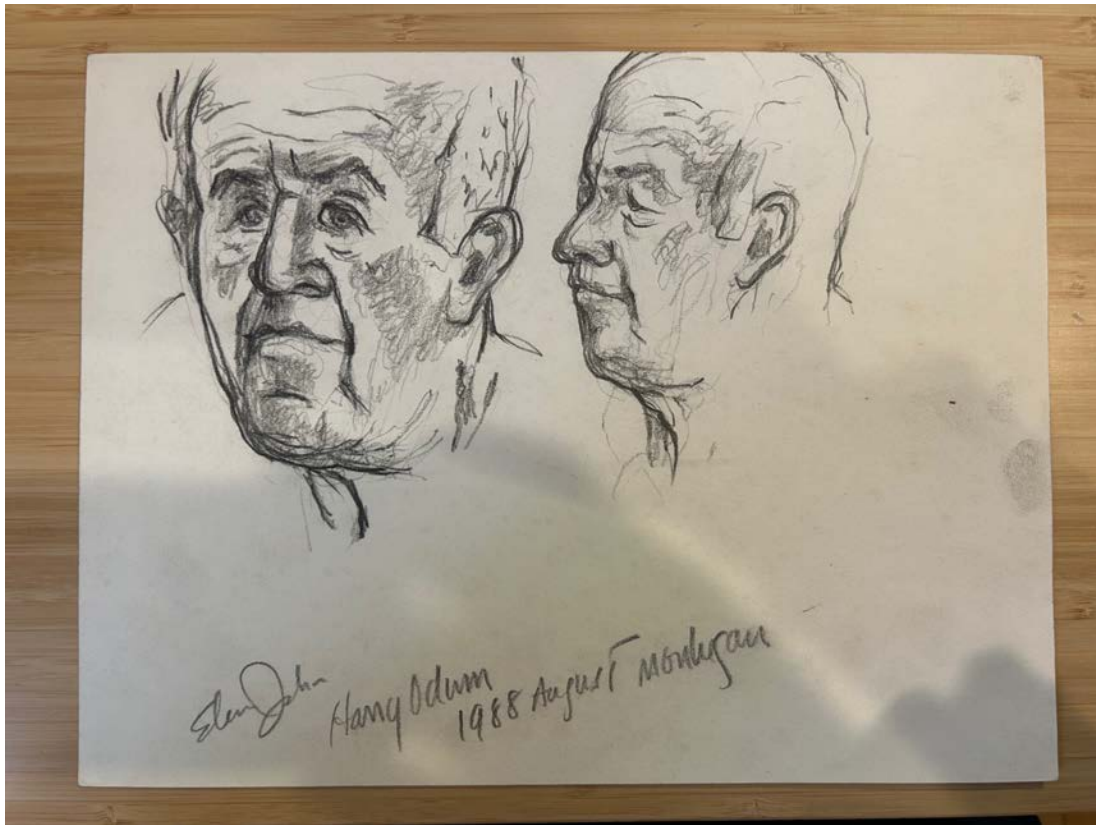

Monhegan
Museum of
Art & History

Artists' Choice Exhibit Summer 2028

Title: *Harry Odom*, 1988

Artist: Elena Jahn (1938/2014)

Medium: Mixed media on paper

Dimensions: 12 x 9 in.

Gift of Lisa Jahn-Clough

8247.08