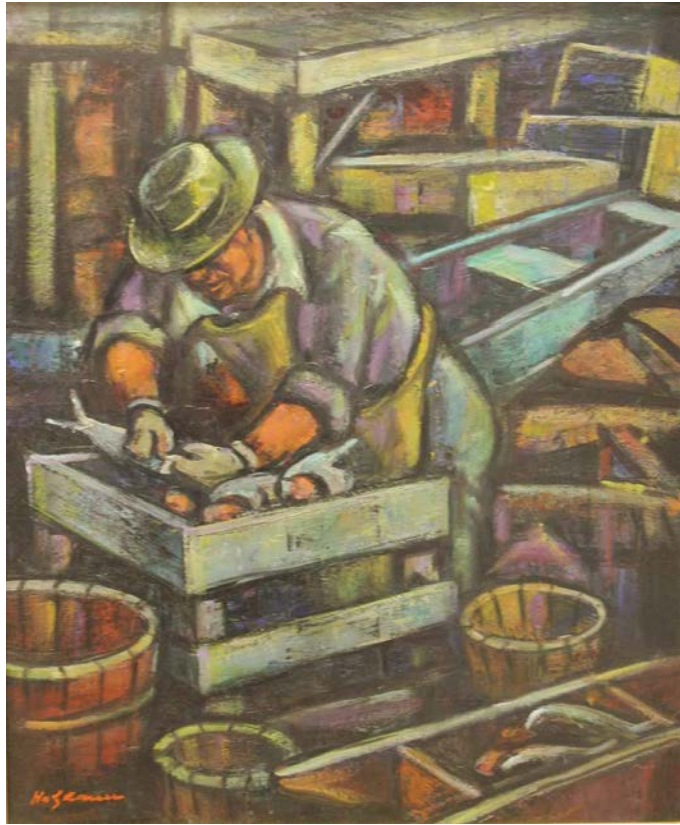

Artist: Emil Eugen Holzauer (1887/1986)

Medium: oil on canvas

Dimensions: 26 x 32 in.

Gift of Mrs. Marion Holzauer

Monhegan  
Museum of  
Art & History

## Artists' Choice Exhibit Summer 2028

Title: *Dressing Fish*, circa 1937

Artist: Emil Eugen Holzhauser (1887/1986)

Medium: oil on masonite

Dimensions: 22 1/2 x 19 3/4 in.

Bequest of Elizabeth B. Noyce

Monhegan  
Museum of  
Art & History