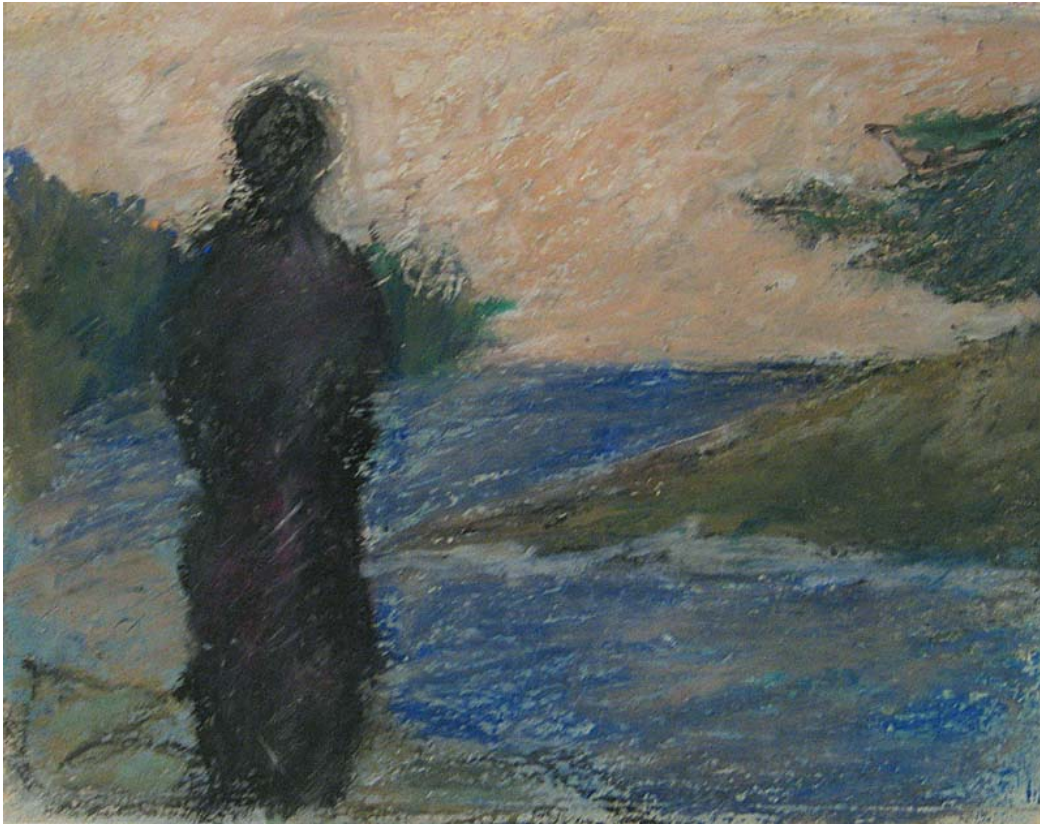

Monhegan
Museum of
Art & History

Artists' Choice Exhibit Summer 2028

Title: *Figure by an Inlet*, n.d.

Artist: Jan McCartin (1909/2002)

Medium: oil pastel on paper

Dimensions: 4 1/2 x 6 in.

Gift of Sally Anne McCartin