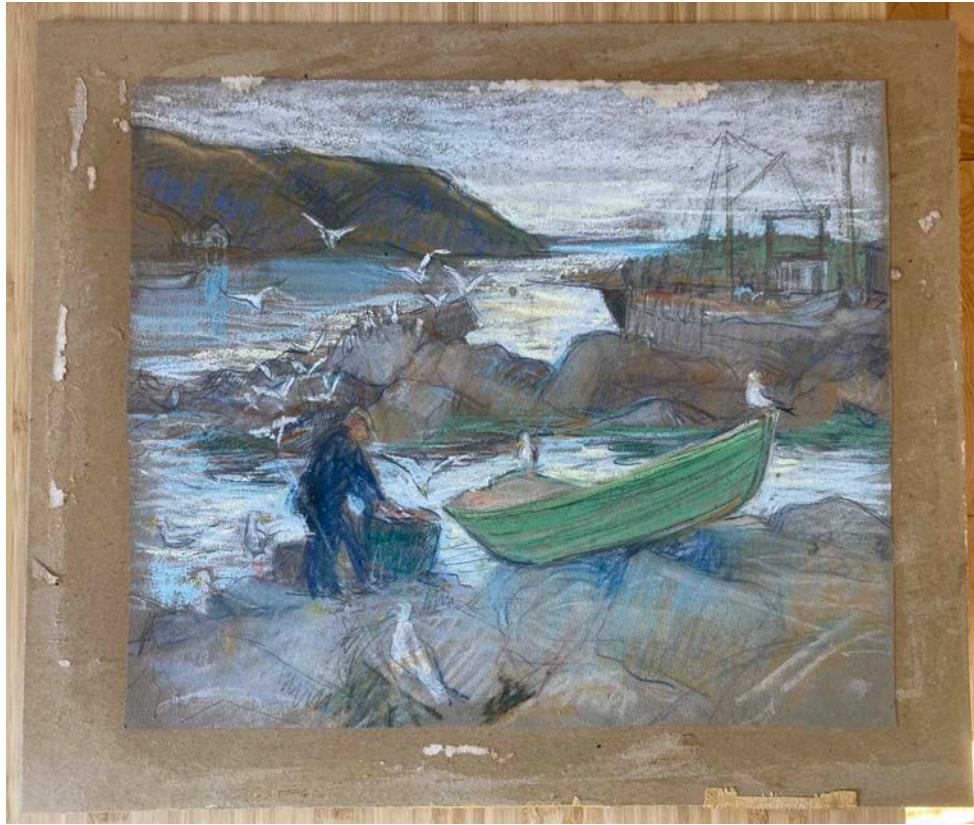

Monhegan
Museum of
Art & History

Artists' Choice Exhibit Summer 2028

Title: *Gulls Awaiting Breakfast* by Mary T. Mason, ca. 1928

Artist: Mary Stuart Townsend Mason (1886/1964)

Medium: pastel on paper

Dimensions: 11 1/2 x 13 1/2 in.