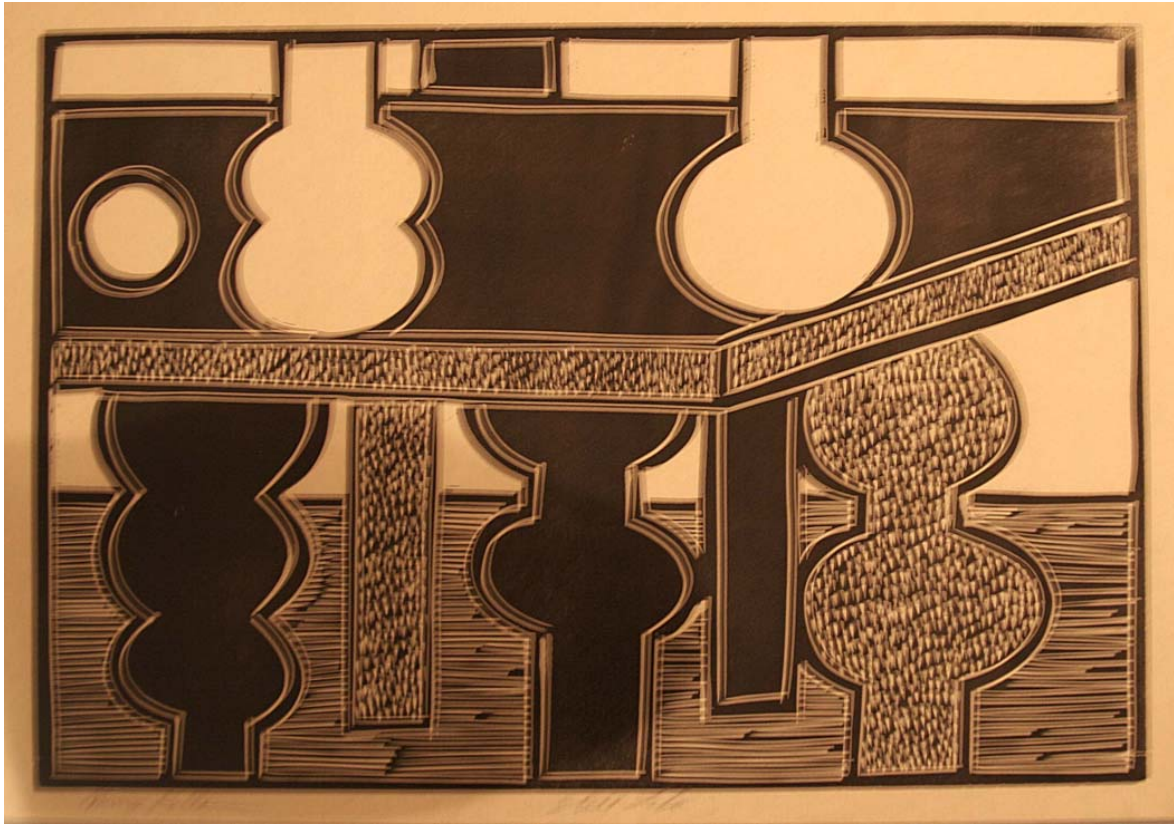

Monhegan
Museum of
Art & History

Artists' Choice Exhibit Summer 2028

Title: *Still Life*, c. 1950-1980

Artist: Henry Kallem (1912/1985)

Medium: Woodcut on paper

Dimensions: 12 x 18"

Gift of Mrs. Helga N. Alten

5098.01