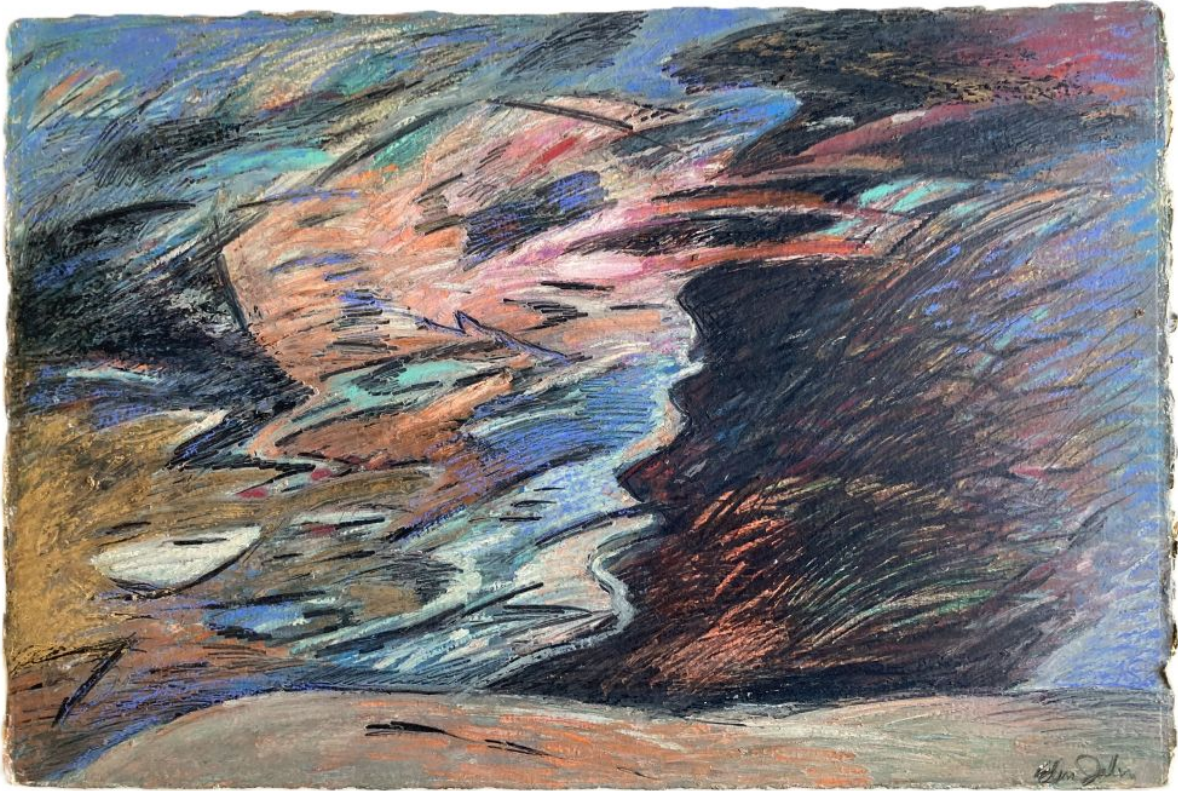

Monhegan
Museum of
Art & History

Artists' Choice Exhibit Summer 2028

Title: *Storm Cloud Over Manana*, 1995

Artist: Elena Jahn (1938/2014)

Medium: oil pastel and graphite on paper

Dimensions: 15 1/4 x 23 in.

Gift of Lisa Jahn-Clough