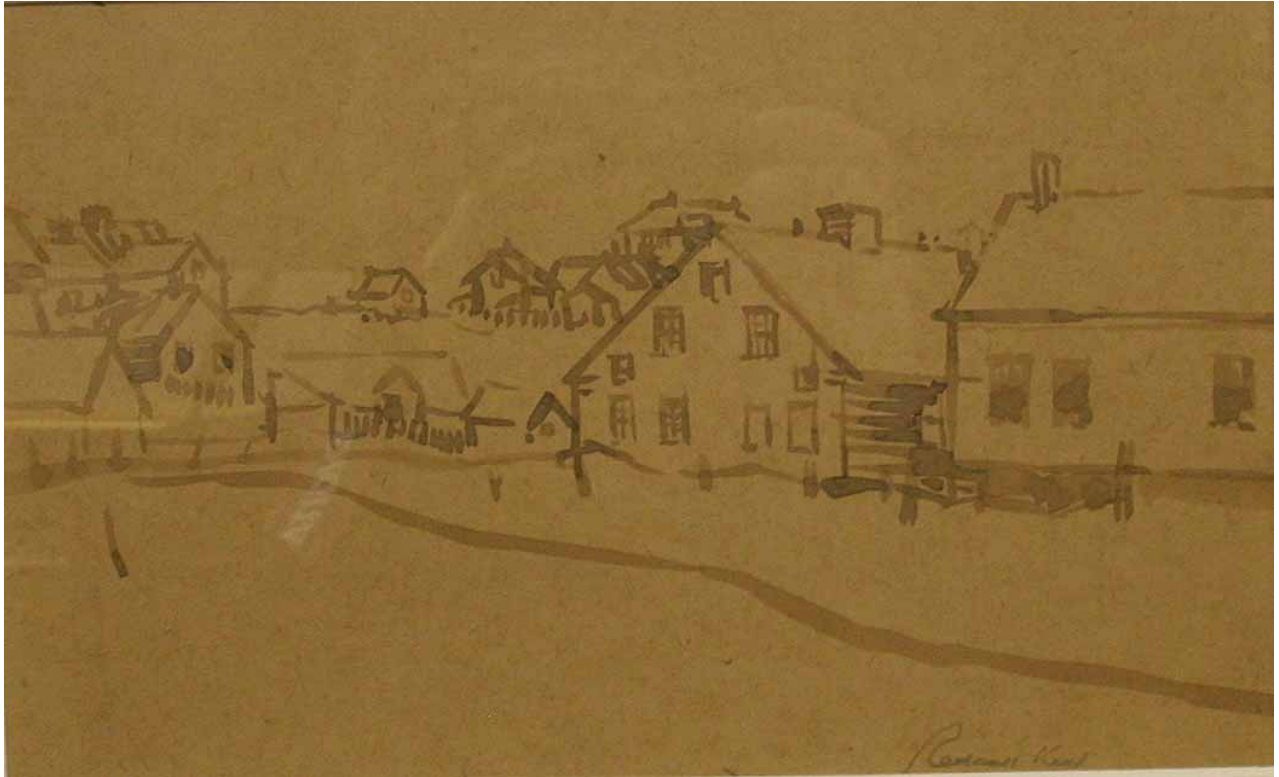

Monhegan
Museum of
Art & History

Artists' Choice Exhibit Summer 2028

Title: *Untitled #2461*, circa 1910

Artist: Rockwell Kent (1882/1971)

Medium: Brush and ink on paper

Dimensions: 11 x 13"

Gift of Rockwell Kent