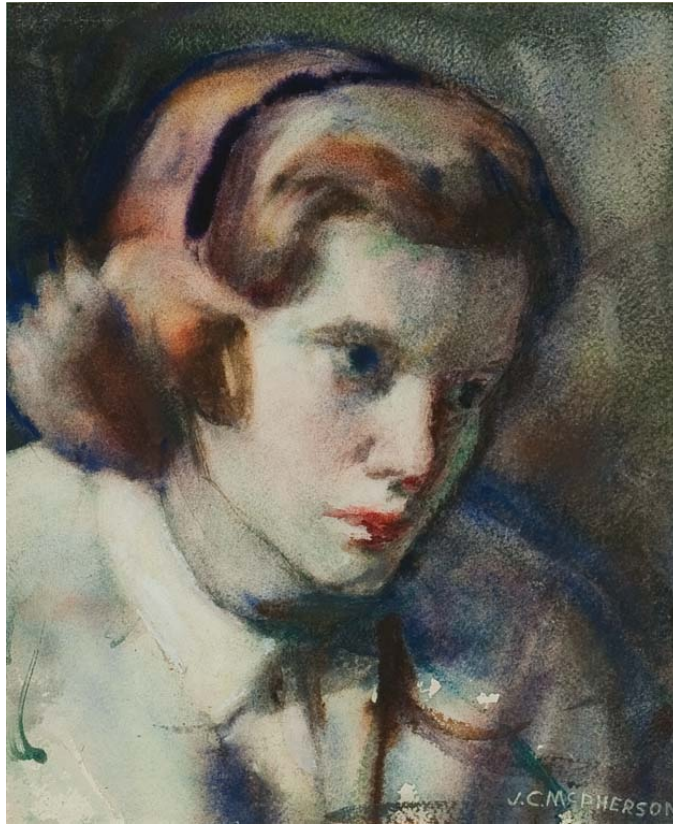

## Artists' Choice Exhibit Summer 2028

Title: *Untitled #2741*, n.d.

Artist: John Chester McPherson (1885/1971)

Medium: watercolor on paper

Dimensions: 13 x 11"

Gift of Willard Boynton and Jackie Boegel

Monhegan  
Museum of  
Art & History