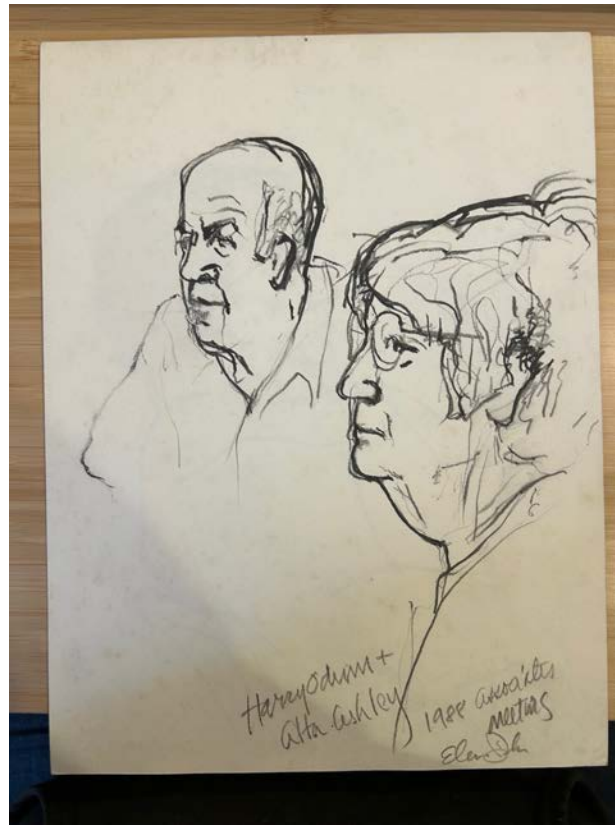

Monhegan
Museum of
Art & History

Artists' Choice Exhibit Summer 2028

Title: *Harry Odom and Alta Ashley, 1988*

Artist: Elena Jahn (1938/2014)

Medium: Mixed media on paper

Dimensions: 12 x 9 in.

Gift of Lisa Jahn-Clough