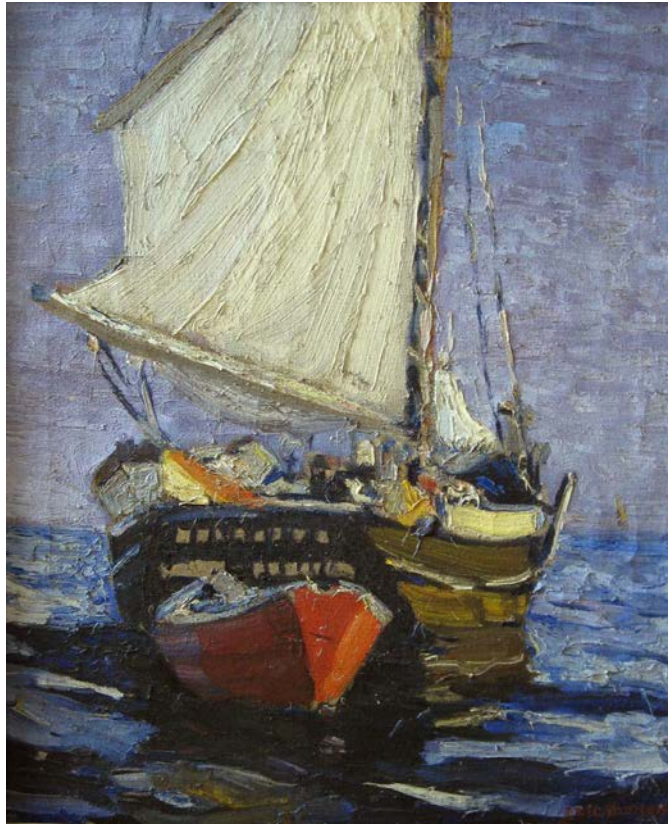

Monhegan
Museum of
Art & History

Artists' Choice Exhibit Summer 2028

Title: *Under Dark Sky*, Early 20th C.

Artist: Eric Hudson (1862/1932)

Medium: oil on canvas

Dimensions: 24 1/4 x 20 1/4 in.

Gift of James F. O'Gorman and Jean Baer O'Gorman