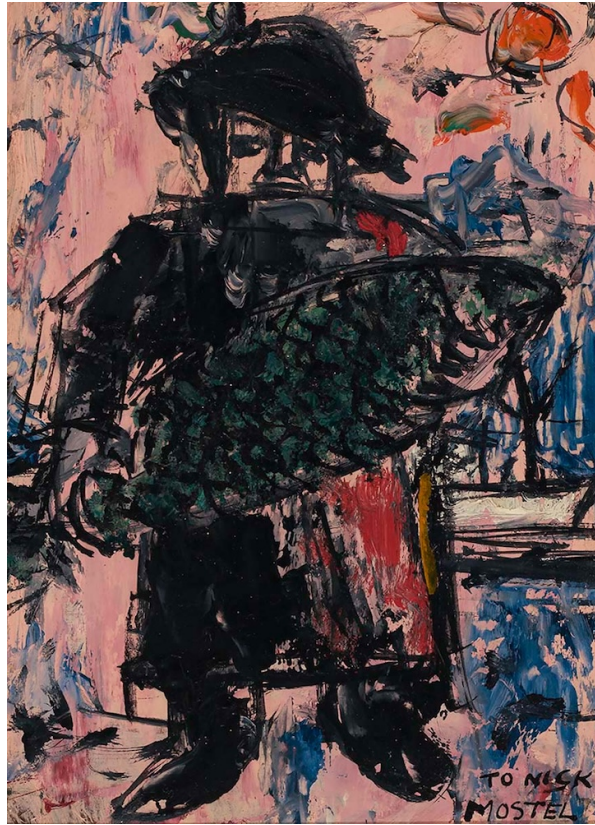

Artists' Choice Exhibit Summer 2028

Title: *Untitled*, 1970

Artist: Zero Mostel (1915/1977)

Medium: oil on masonite

Dimensions: 22 x 15 in.

Gift of John and Barbara Rothstein

Monhegan
Museum of
Art & History

Artists' Choice Exhibit Summer 2028

Title: *Fisherman with Fish*, Circa 1960

Artist: Zero Mostel (1915/1977)

Medium: oil on masonite

Dimensions: 10 3/4 x 8 9/16"

Gift of Natalie Minewski

4100.01

Monhegan
Museum of
Art & History