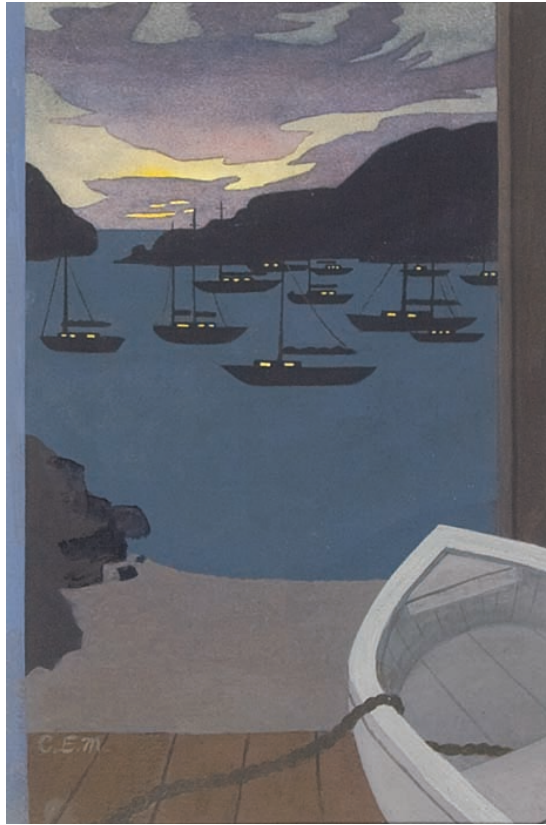

Artists' Choice Exhibit Summer 2028

Title: *The Harbor*, n.d.

Artist: Anne Steele Marsh (1901/1995)

Medium: engraving on wood

Dimensions: 12 x 14"

Gift of Anne Steele Marsh

Monhegan
Museum of
Art & History

Artists' Choice Exhibit Summer 2028