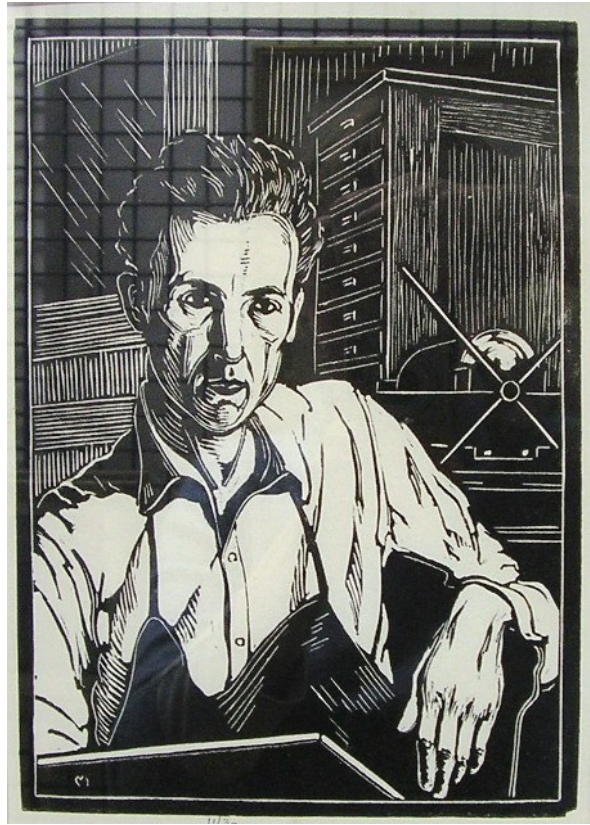

Monhegan
Museum of
Art & History

Artists' Choice Exhibit Summer 2028

Title: *Self Portrait*, n.d.

Artist: Leo John Meissner (1895/1977)

Medium: woodcut on paper

Dimensions: 15 1/8" x 12 1/8"

Gift of Edward L. Deci