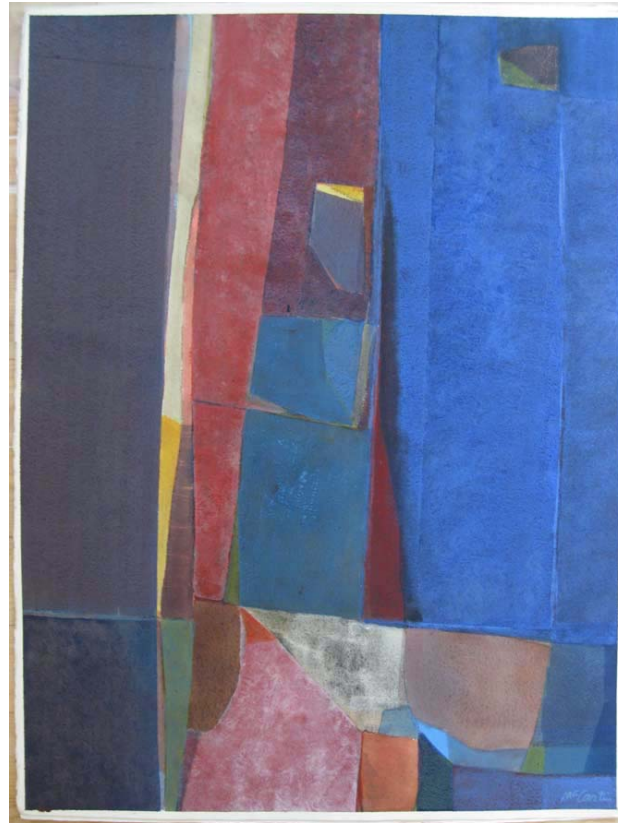

Medium: gouache on paper

Dimensions: 11 x 14 1/4 in.

Gift of Remak Ramsay

Monhegan
Museum of
Art & History

Artists' Choice Exhibit Summer 2028

Title: *Blue Voyage*, 1975

Artist: William McCartin (12/9/1905/9/23/2003)