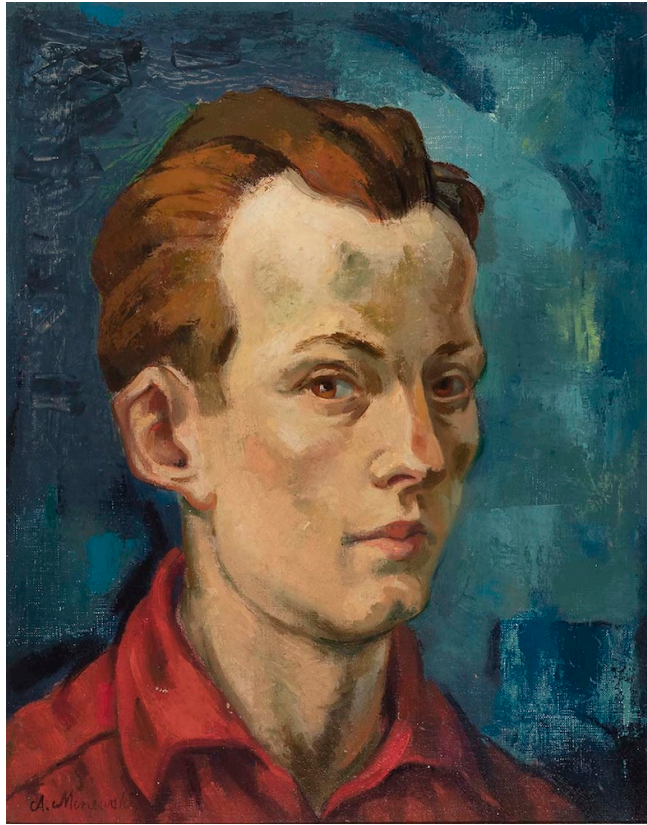

Artists' Choice Exhibit Summer 2028

Title: *Fish Skull, Cusk*, n.d.

Artist: Alex Minewski (1917/1979)

Medium: Mixed media on paper

Dimensions:

Monhegan
Museum of
Art & History

Artists' Choice Exhibit Summer 2028

Title: *Sea Rhythm*, Circa 1950-1970

Artist: Alex Minewski (1917/1979)

Medium: charcoal/conté on paper

Dimensions: 21 1/4 x 30 1/4"

Gift of Natalie Minewski

Monhegan
Museum of
Art & History

Artists' Choice Exhibit Summer 2028

Title: *Self Portrait*, Mid 20th C

Artist: Alex Minewski (1917/1979)

Medium: oil on panel

Dimensions: 19 x 15 1/2"

Gift of Natalie Minewski

Monhegan
Museum of
Art & History

Artists' Choice Exhibit Summer 2028