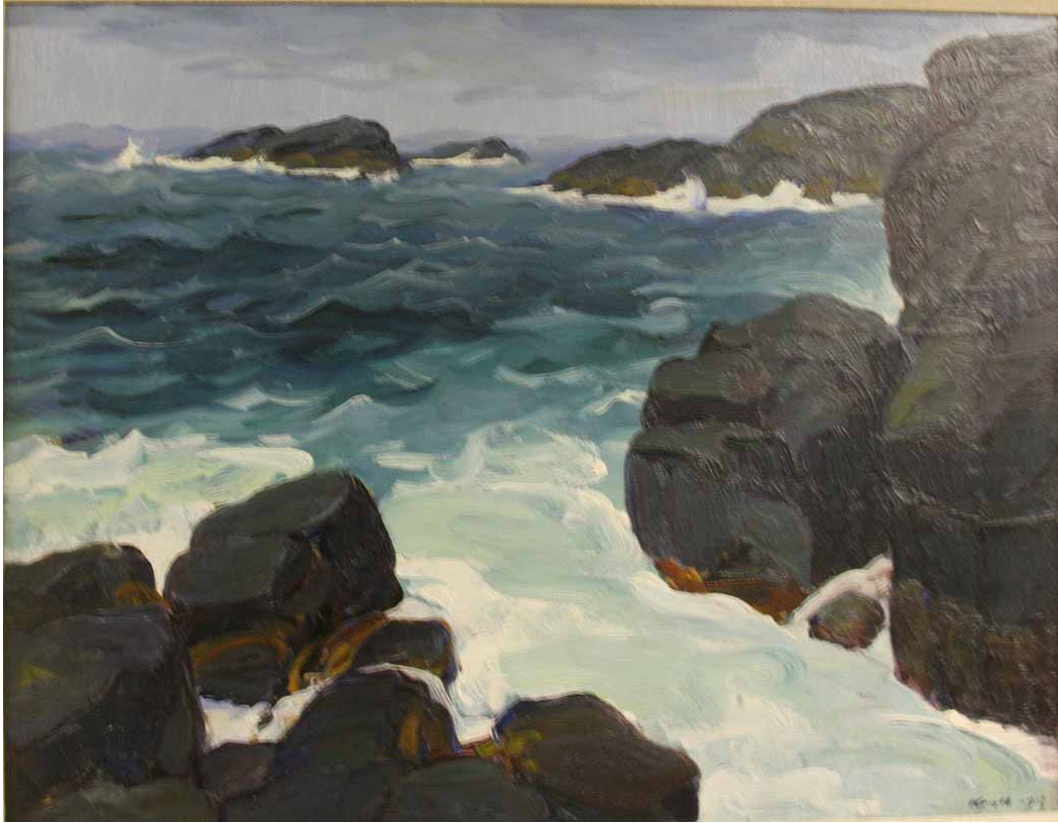

Monhegan
Museum of
Art & History

Artists' Choice Exhibit Summer 2028

Title: *Maine Coast, 1913, 1913*

Artist: Leon Kroll (1884/1974)

Medium: painting-oil on board

Dimensions: 15 x 19 1/2 in.

Gift of Jacqueline Hudson