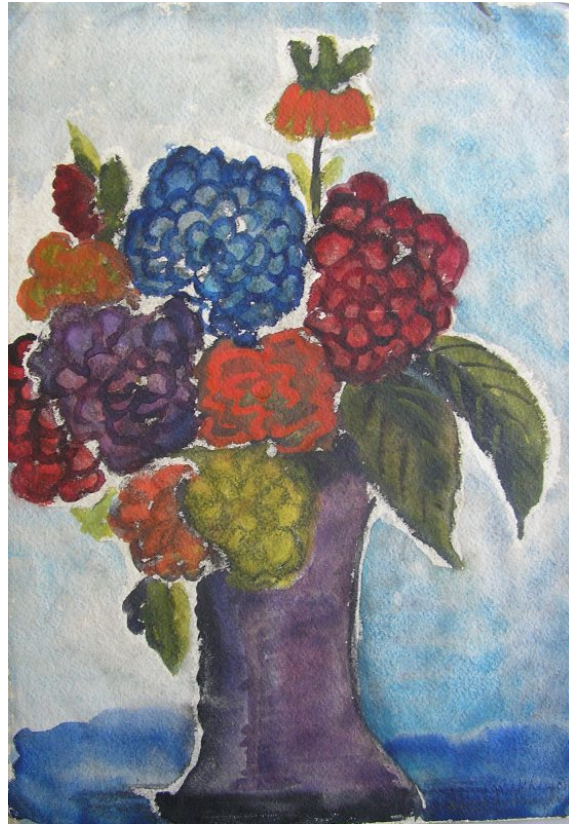

Monhegan
Museum of
Art & History

Artists' Choice Exhibit Summer 2028

Title: *Untitled #2652*, n.d.

Artist: Sarah Freedman McPherson (1894/1978)

Medium: watercolor on paper

Dimensions: 14 x 10"

Gift of Peter Rosenthal