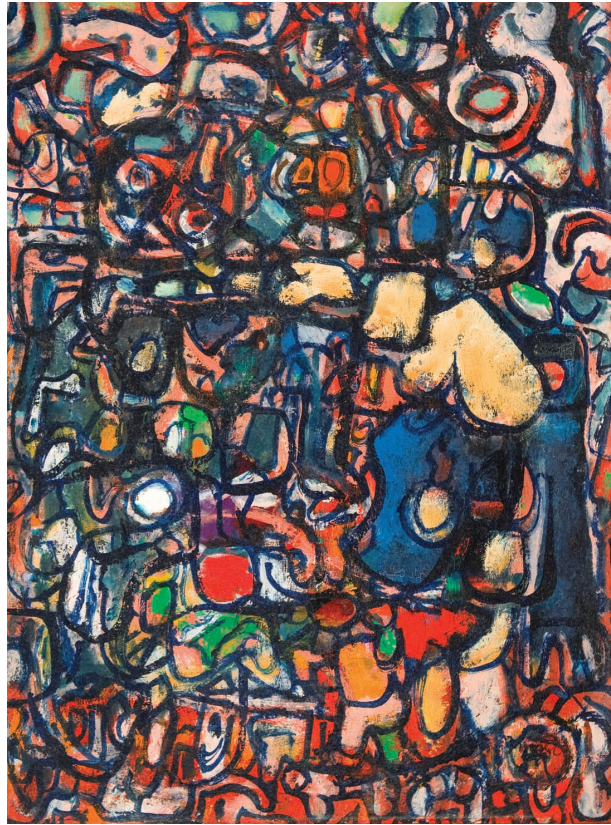

Monhegan
Museum of
Art & History

Artists' Choice Exhibit Summer 2028

Title: *In A Pickle*, 1968

Artist: Zero Mostel (1915/1977)

Medium: oil on canvas board

Dimensions: 16 x 12 in.

Gift of Josh Mostel