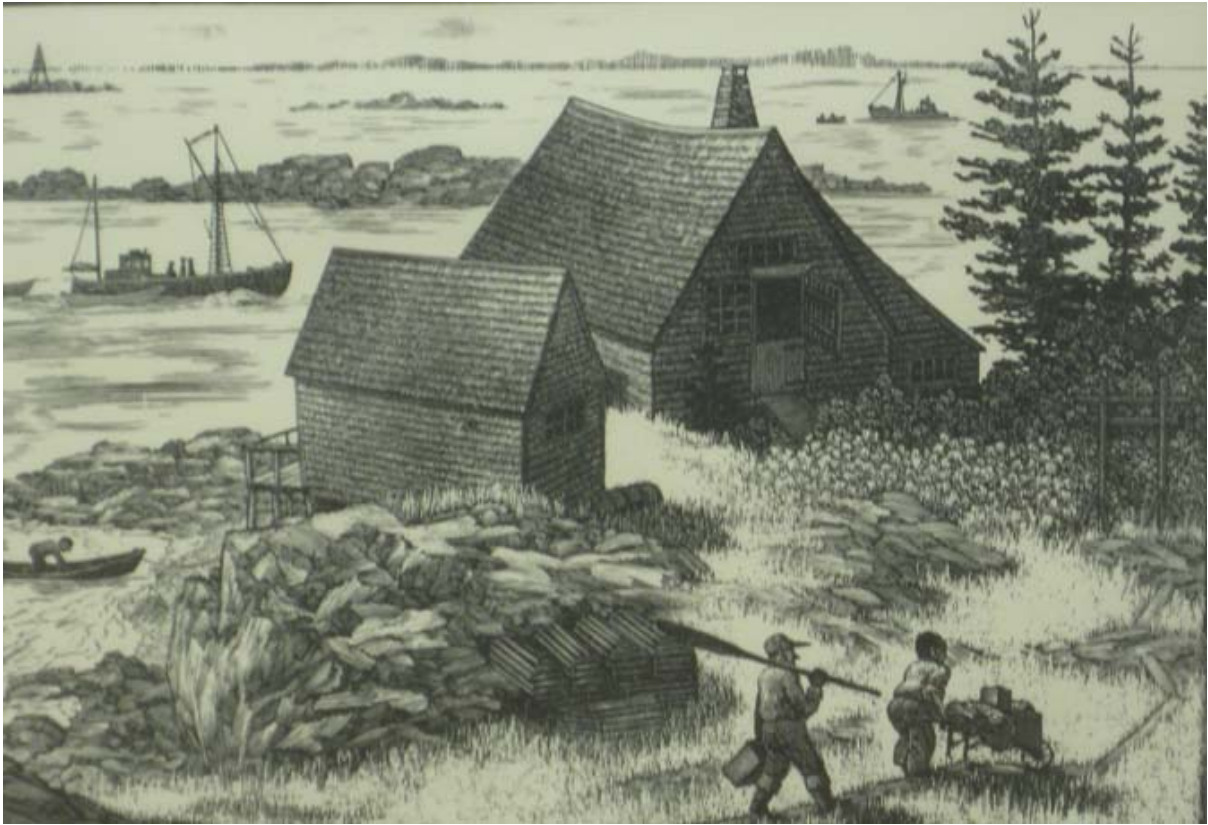

Monhegan
Museum of
Art & History

Artists' Choice Exhibit Summer 2028

Title: *Wic-Wac, Monhegan*, n.d.

Artist: Leo John Meissner (1895/1977)

Medium: lithograph on paper

Dimensions: 14 3/4 x 19 3/4"

Gift of Marion M. Wiley