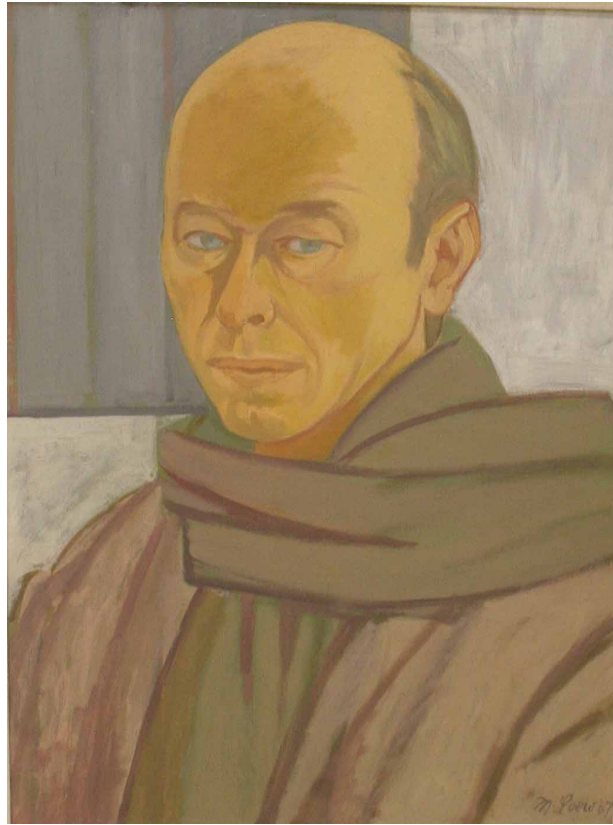

Title: *Self Portrait*, 1967

Artist: Michael Loew (1907/1985)

Medium: oil on canvas

Dimensions: 24 x 20"

Gift of Tobias Mostel

Monhegan
Museum of
Art & History

Artists' Choice Exhibit Summer 2028

Title: *Study for Ascendaura*, 1984