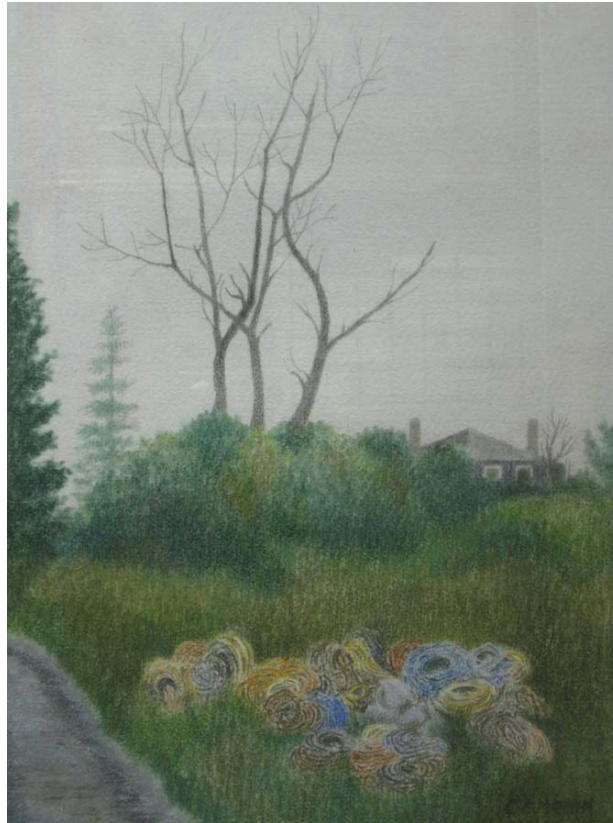

Title: *Untitled #3046*, n.d.

Artist: Charles E. Martin (1910/1995)

Medium: gouache on paper

Dimensions: 10 1/2 x 15"

Gift of Florence Martin

Monhegan
Museum of
Art & History

Artists' Choice Exhibit Summer 2028