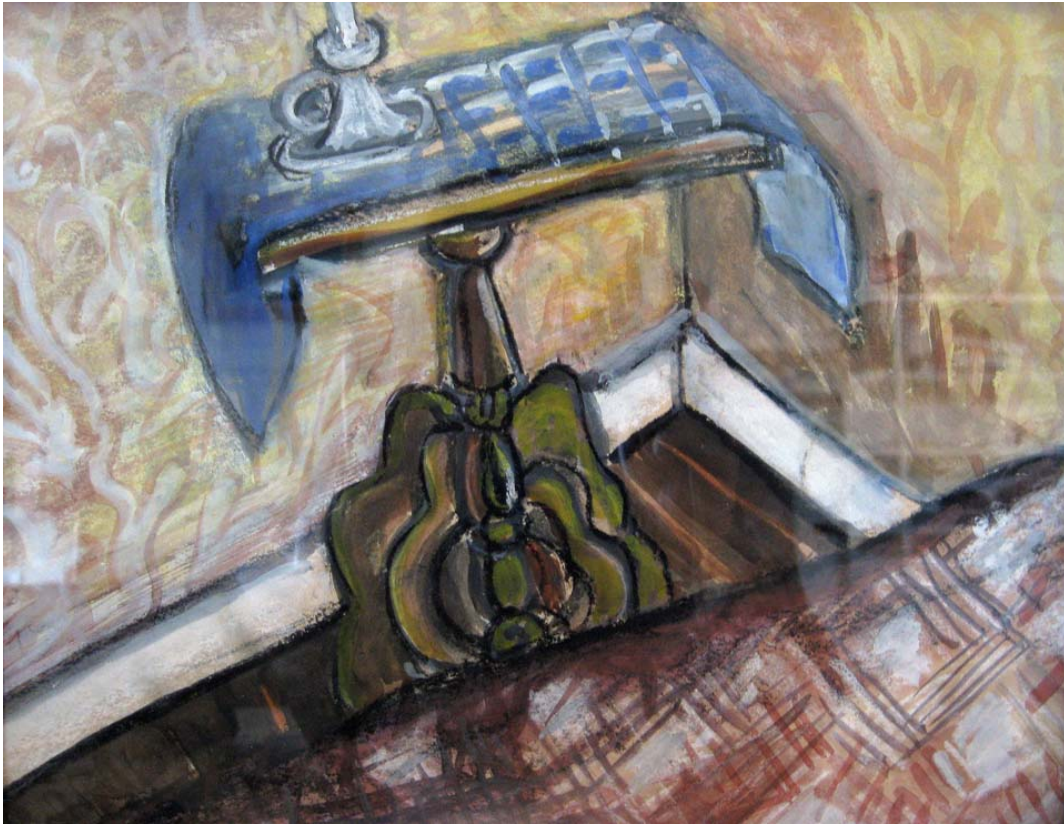

Medium: Mixed media on paper

Dimensions: 18 3/4 x 21 3/4 in.

Gift of Sally Wallace Rand

5749.03

Monhegan
Museum of
Art & History

Artists' Choice Exhibit Summer 2028

Title: *Untitled #5749.04*, n.d.

Artist: Sarah Freedman McPherson (1894/1978)