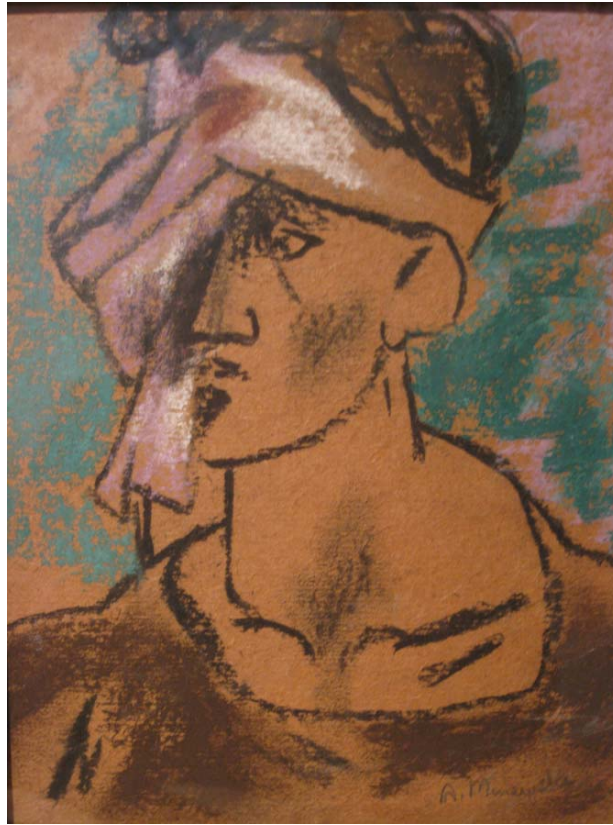

Monhegan
Museum of
Art & History

Artists' Choice Exhibit Summer 2028

Title: *Wounded*, Circa 1943

Artist: Alex Minewski (1917/1979)

Medium: Mixed media on paper

Dimensions: 13 x 11"

Gift of Natalie Minewski