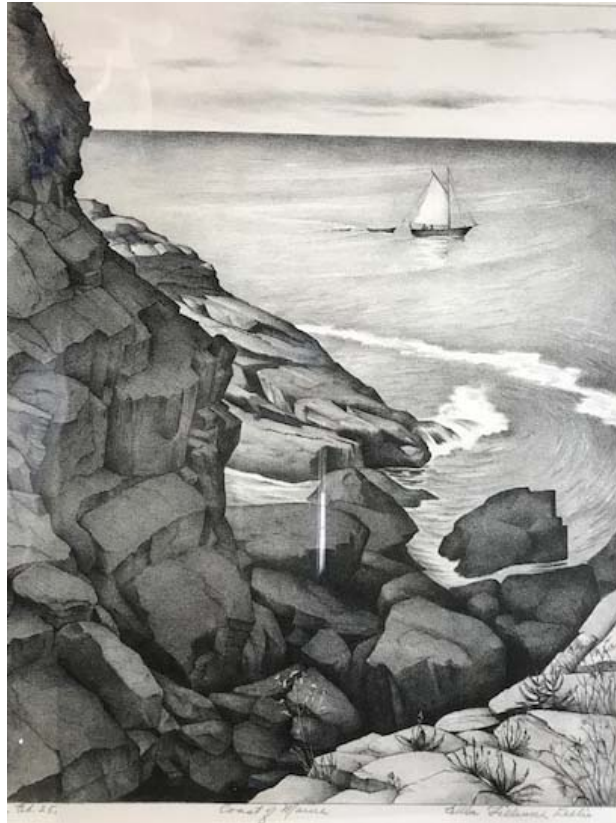

Monhegan
Museum of
Art & History

Artists' Choice Exhibit Summer 2028

Title: *Coast of Maine*, ca. 1943
Artist: Ella F Lillie (1884/1972)
Medium: lithograph on paper
Dimensions: 12 3/4 x 9 7/8 in.
Anonymous donor