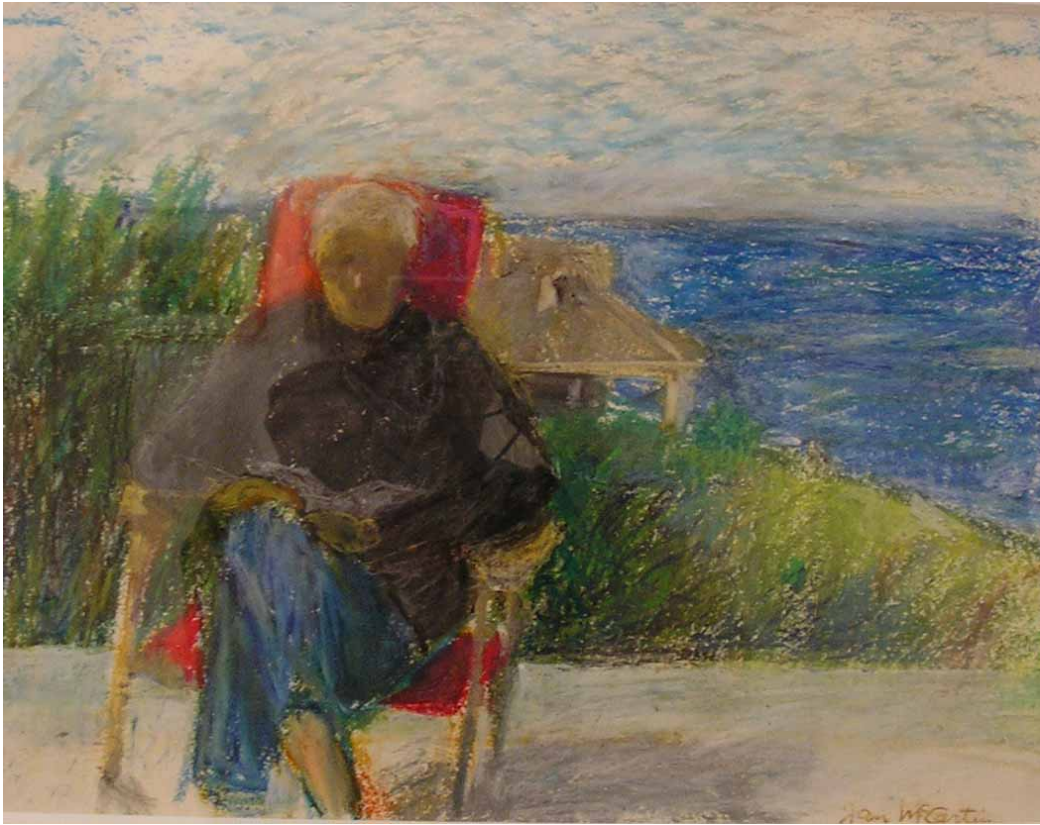

Medium: oil on board

Dimensions: 13 3/4 x 15 3/4"

Bequest of Elizabeth B. Noyce

Monhegan
Museum of
Art & History

Artists' Choice Exhibit Summer 2028

Title: *Bill in a Landscape (Monhegan)*, 1995

Artist: Jan McCartin (1909/2002)