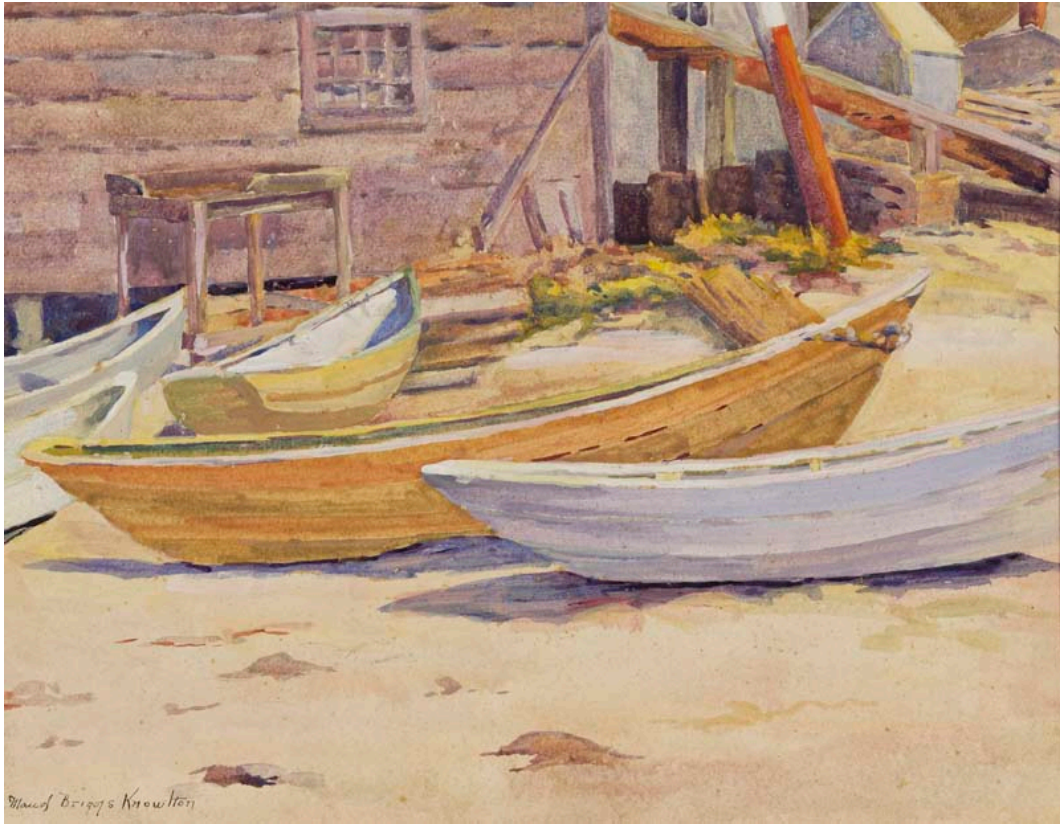

Monhegan
Museum of
Art & History

Artists' Choice Exhibit Summer 2028

Title: *Dories, Fish Beach, Monhegan, n.d.*

Artist: Maud Briggs Knowlton (1870/1956)

Medium: watercolor on paper

Dimensions: 16 1/8 x 18 3/8 in.

Gift of Susan Strickler