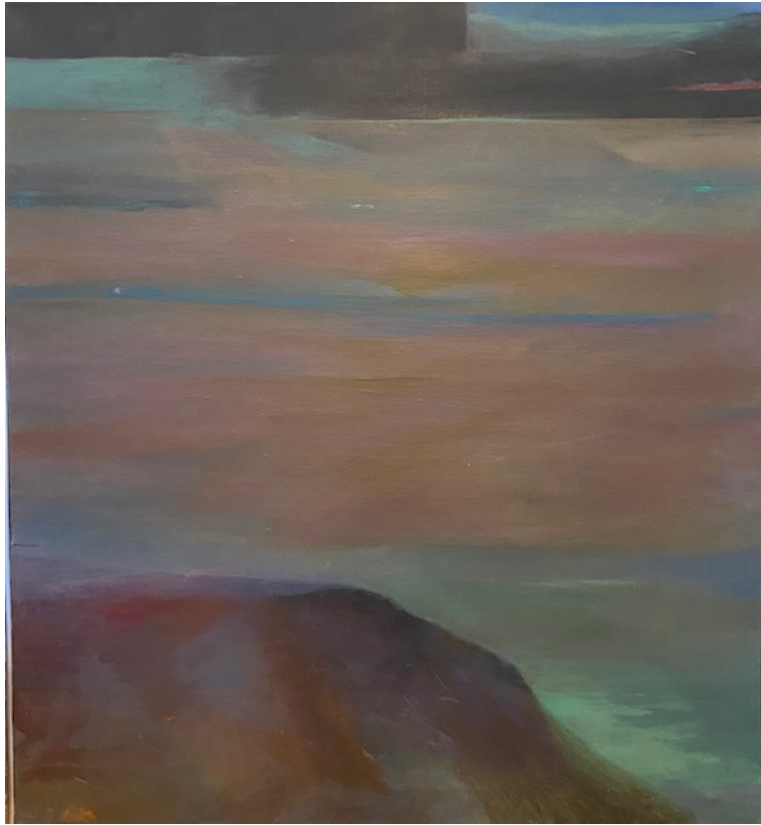

Monhegan
Museum of
Art & History

Artists' Choice Exhibit Summer 2028

Title: *Night Path*, n.d.

Artist: Frances Kornbluth (1920/2014)

Medium: acrylic on canvas

Dimensions: 46 3/4 x 42 3/4 in.

Gift of Thomas and Katherine Chappell