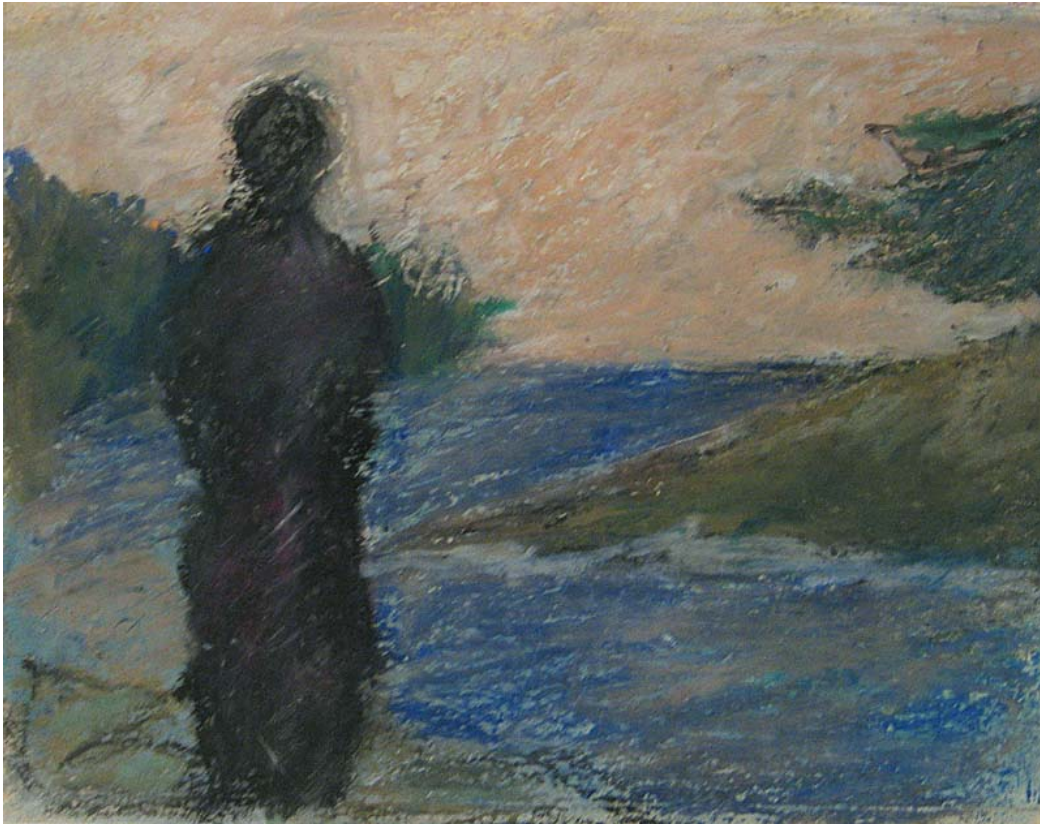

Medium: oil pastel on paper

Dimensions: 10 1/2 x 13 3/4 in.

Gift of Remak Ramsay

Monhegan
Museum of
Art & History

Artists' Choice Exhibit Summer 2028

Title: *Figure by an Inlet*, n.d.

Artist: Jan McCartin (1909/2002)