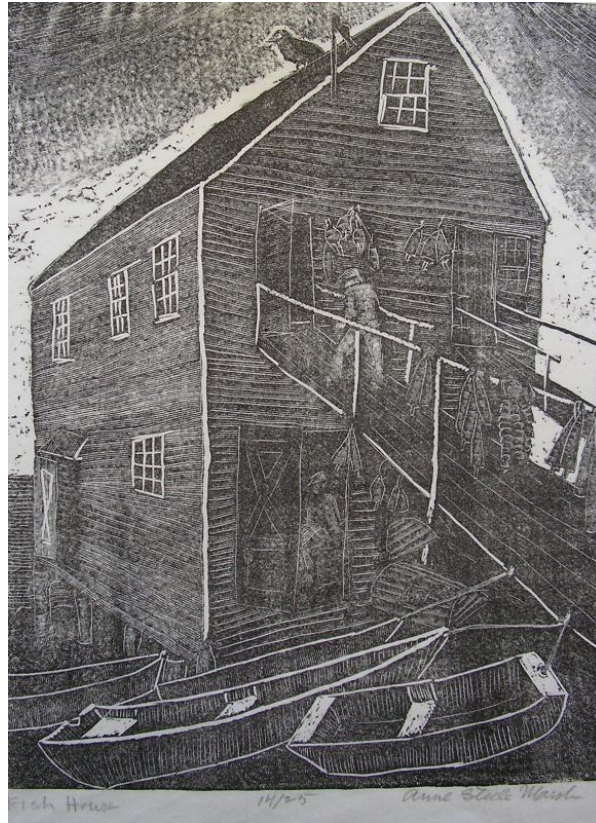

Monhegan
Museum of
Art & History

Artists' Choice Exhibit Summer 2028

Title: *Fish House*, n.d.

Artist: Anne Steele Marsh (1901/1995)

Medium: engraving on rice paper

Dimensions: 8 7/8 x 6 7/8" (image)

Gift of Anne Steele Marsh