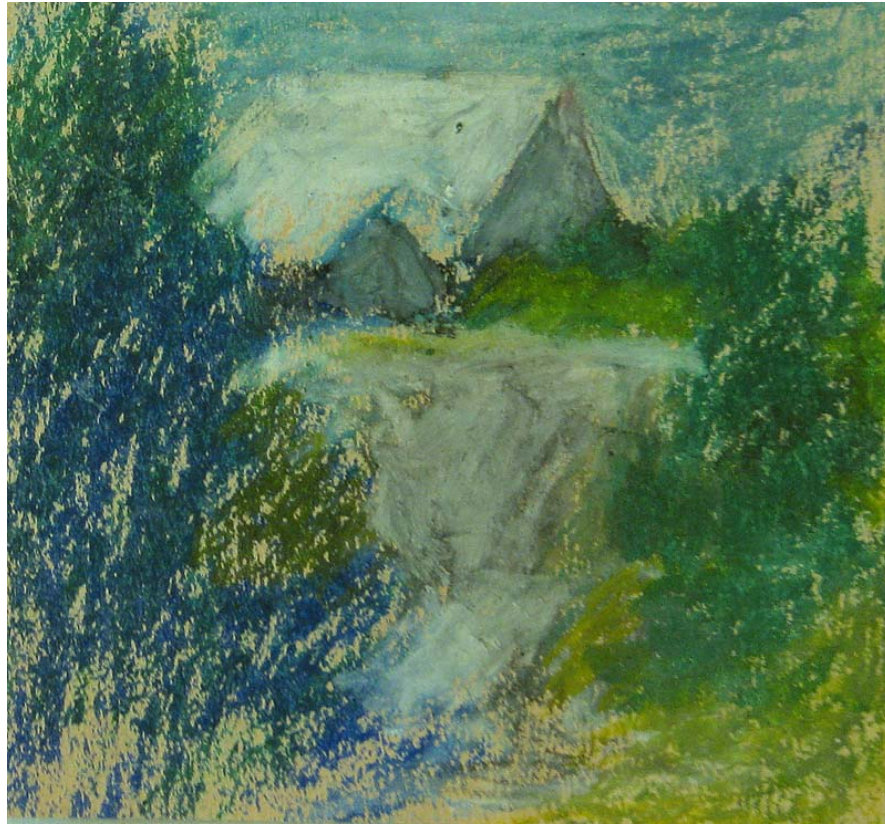

Medium: oil pastel on paper

Dimensions: 4 1/2 x 6 in.

Gift of Sally Anne McCartin

Monhegan
Museum of
Art & History

Artists' Choice Exhibit Summer 2028

Title: *Jamie's House*, n.d.

Artist: Jan McCartin (1909/2002)