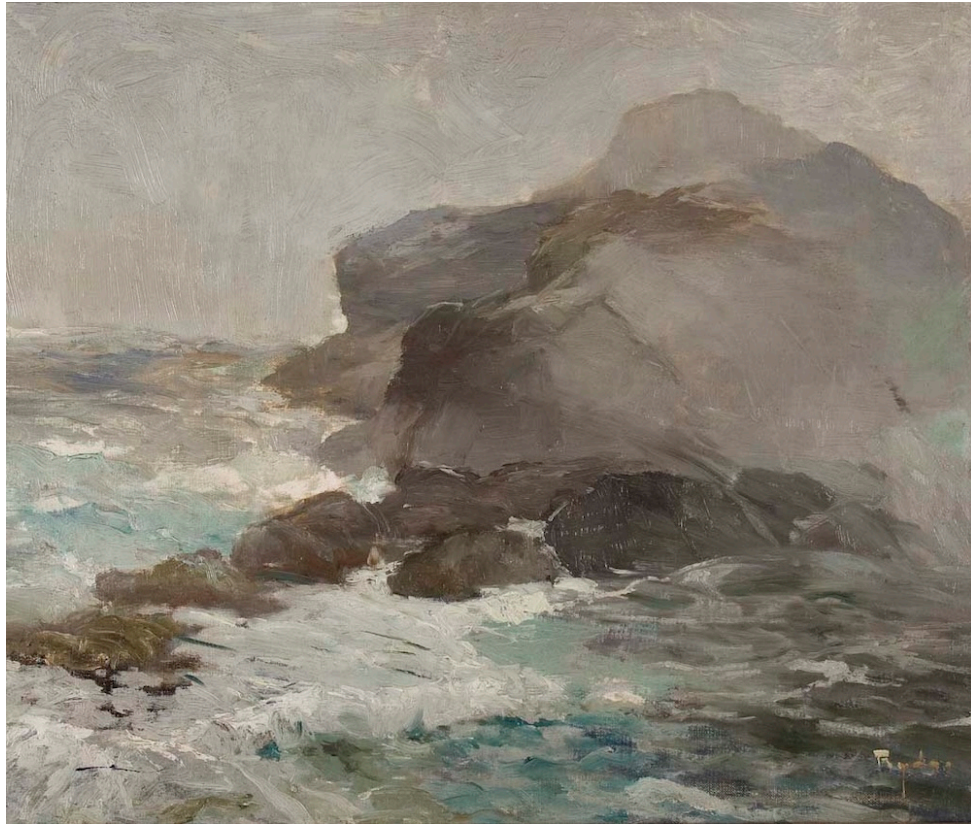

Artists' Choice Exhibit Summer 2028

Title: *Gull Rock, Foggy Day*, Circa 1920

Artist: Chauncey F. Ryder (1868/1949)

Medium: oil on linen

Dimensions: 15 x 18 in.

Gift of the Partridge, Mitchell, and Burlingame Families