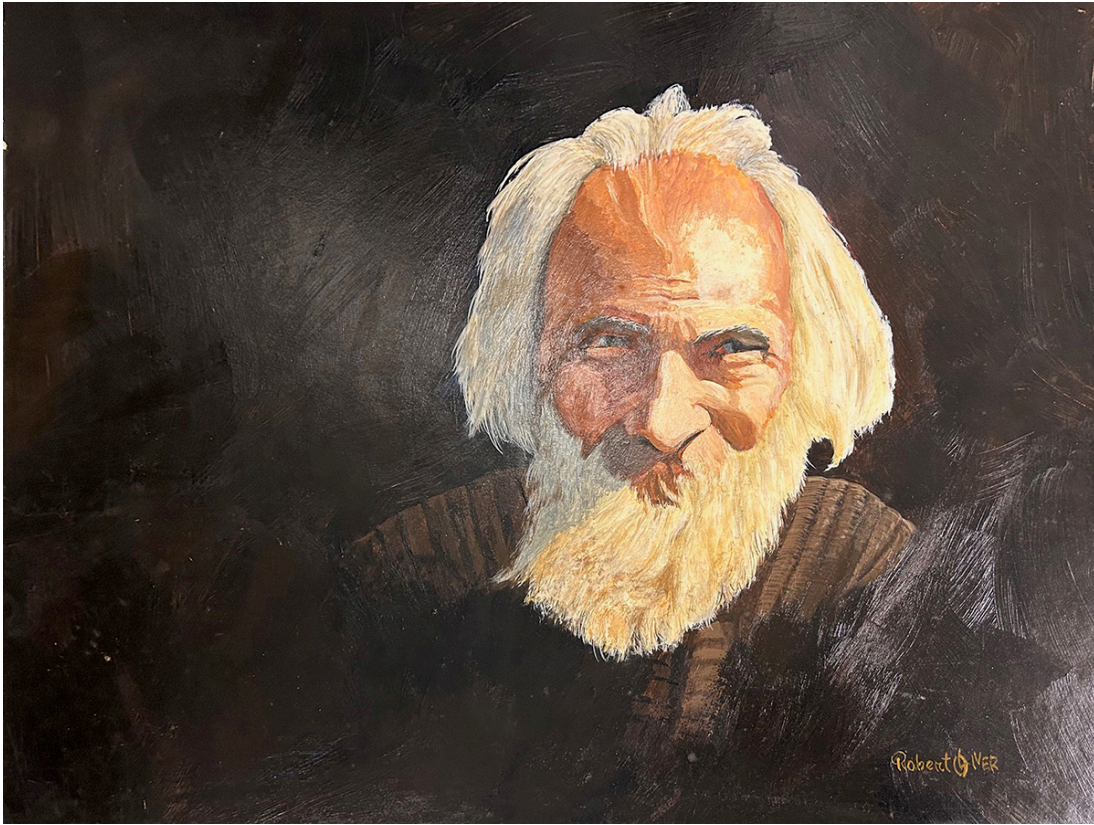

Monhegan
Museum of
Art & History

Artists' Choice Exhibit Summer 2028

Title: *Island Man with Children*, circa 1950

Artist: Clifford Odets (1906/1963)

Medium: watercolor on paper

Dimensions: 11 1/2 x 9 in

Gift of Walt Odets

8145.04

Monhegan
Museum of
Art & History

Artists' Choice Exhibit Summer 2028

Title: *Ray Phillips*, n.d.

Artist: Robert Oliver (1927/2018)

Medium: oil on canvas

Dimensions:

Gift of the artist