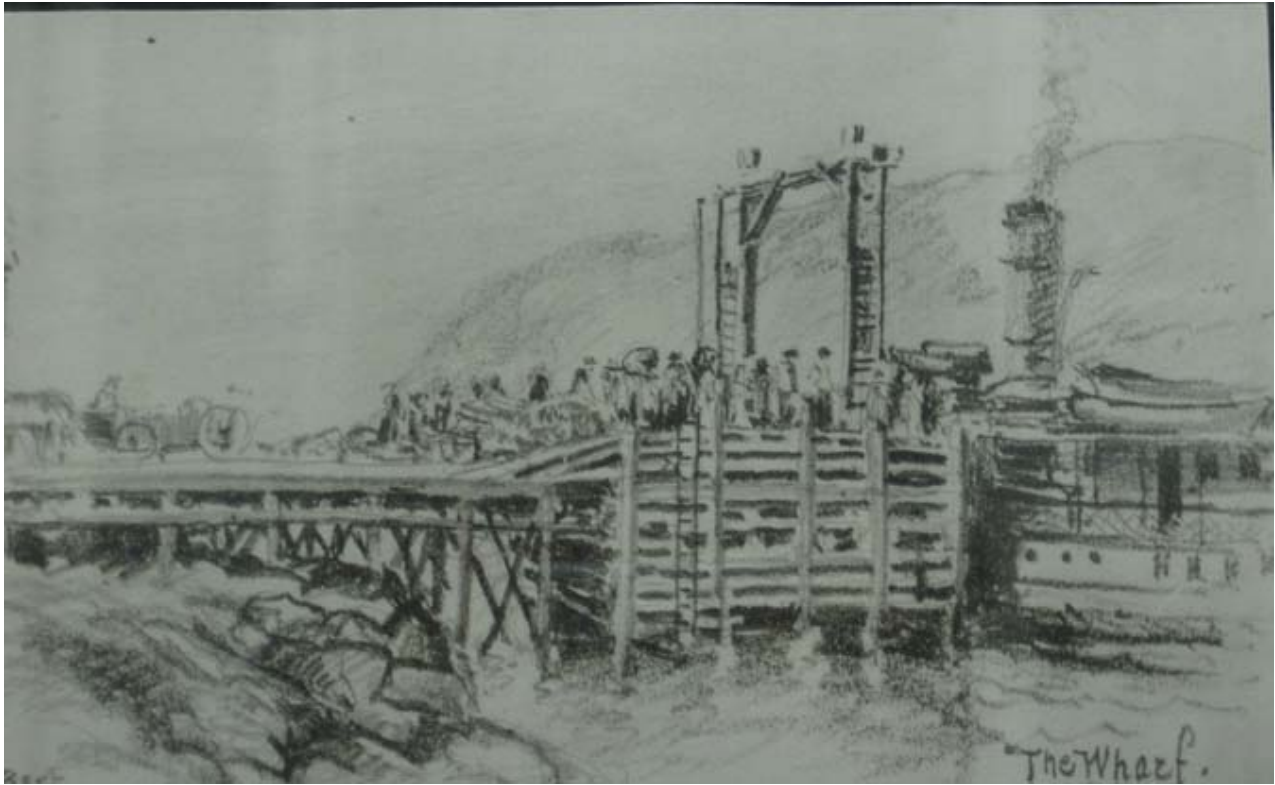

Monhegan
Museum of
Art & History

Artists' Choice Exhibit Summer 2028

Title: *The Wharf - Monhegan*, Circa 1900

Artist: Bert Poole (1853/1939)

Medium: pencil on paper

Dimensions: 12 x 14 1/4"

Gift of Isabel Nunan Farrell