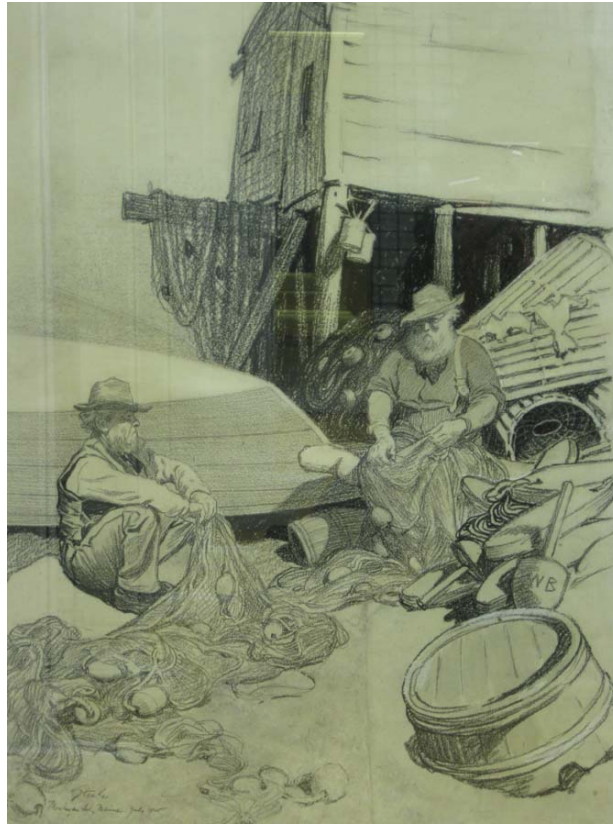

Artist: Frederic Dorr Steele (1873/1944)

Medium: etching on paper

Dimensions: 4 x 3"

Gift of Susan Rosenthal

Monhegan
Museum of
Art & History

Artists' Choice Exhibit Summer 2028

Title: *Untitled #2114*, 1905