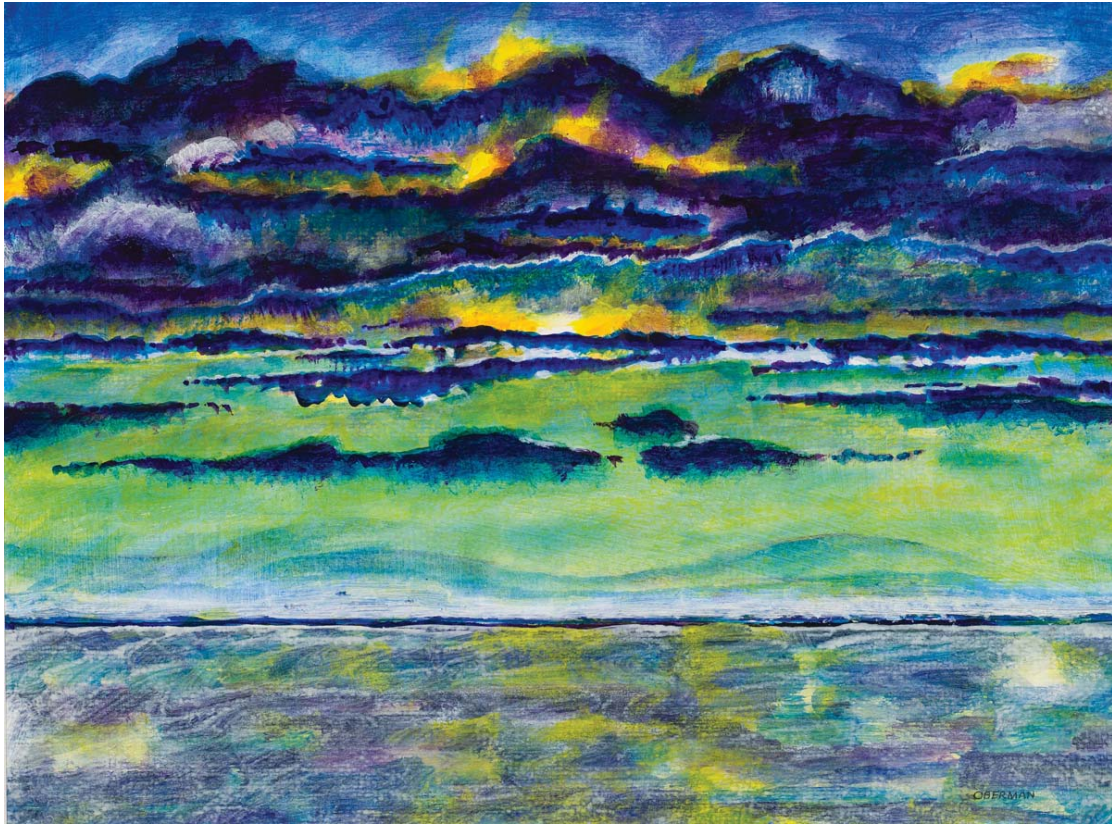

Artist: Laura Oakes ()

Medium: oil on canvas

Dimensions: 18 x 14

Gift of the family of the artist and her husband, David H. Oakes

Monhegan
Museum of
Art & History

Artists' Choice Exhibit Summer 2028

Title: *Sunset, September. 5, Nocturn with Solo Yellows*, n.d.