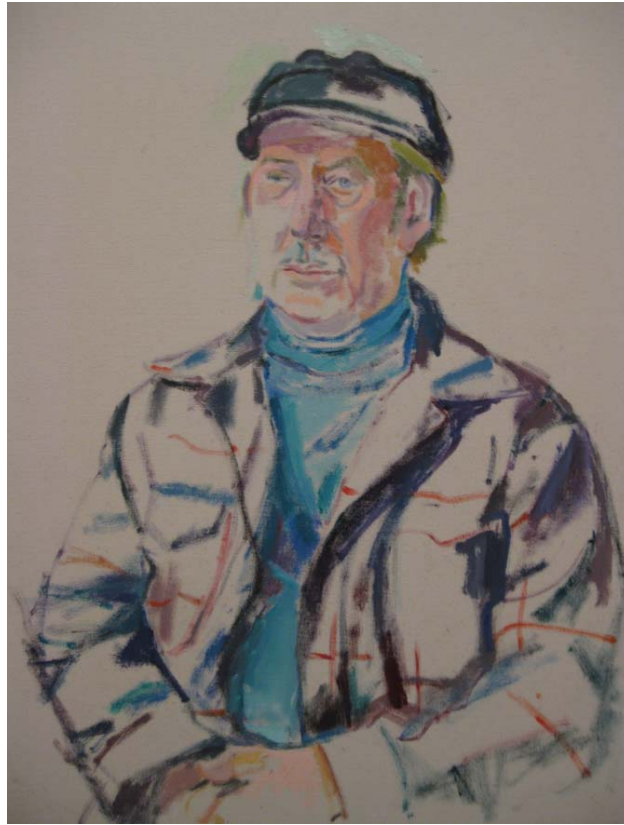

Monhegan
Museum of
Art & History

Artists' Choice Exhibit Summer 2028

Title: *Portrait of Glen Krause*, 1975

Artist: Hyde Solomon (1911/1982)

Medium: oil on canvas

Dimensions: 24 x 20"

Gift of Alexander and Elizabeth Krause

4188.01