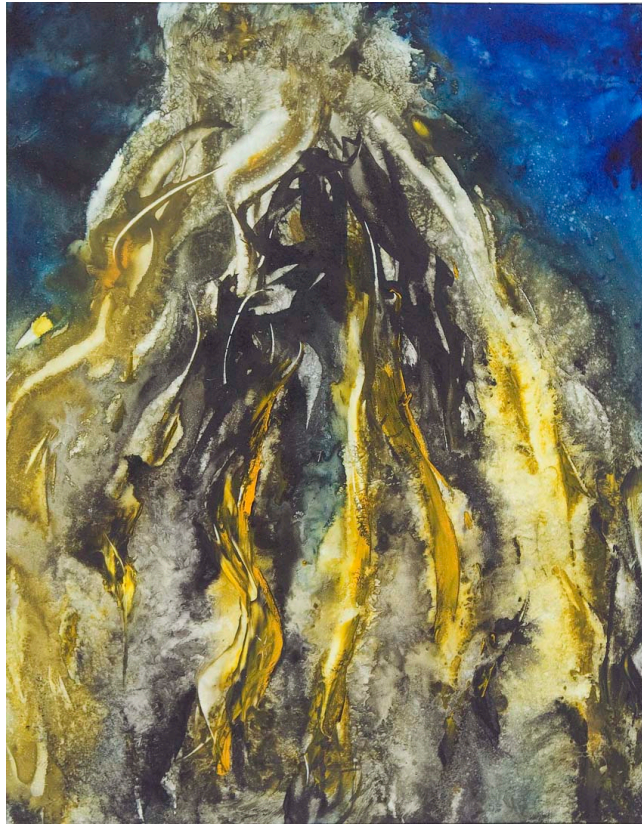

Monhegan
Museum of
Art & History

Artists' Choice Exhibit Summer 2028

Title: *Monhegan Blaze*, 2006

Artist: Helen Prince ()

Medium: Mixed media on paper

Dimensions: 10 x 8 in.

Gift of Stuart and Elizabeth Eichner