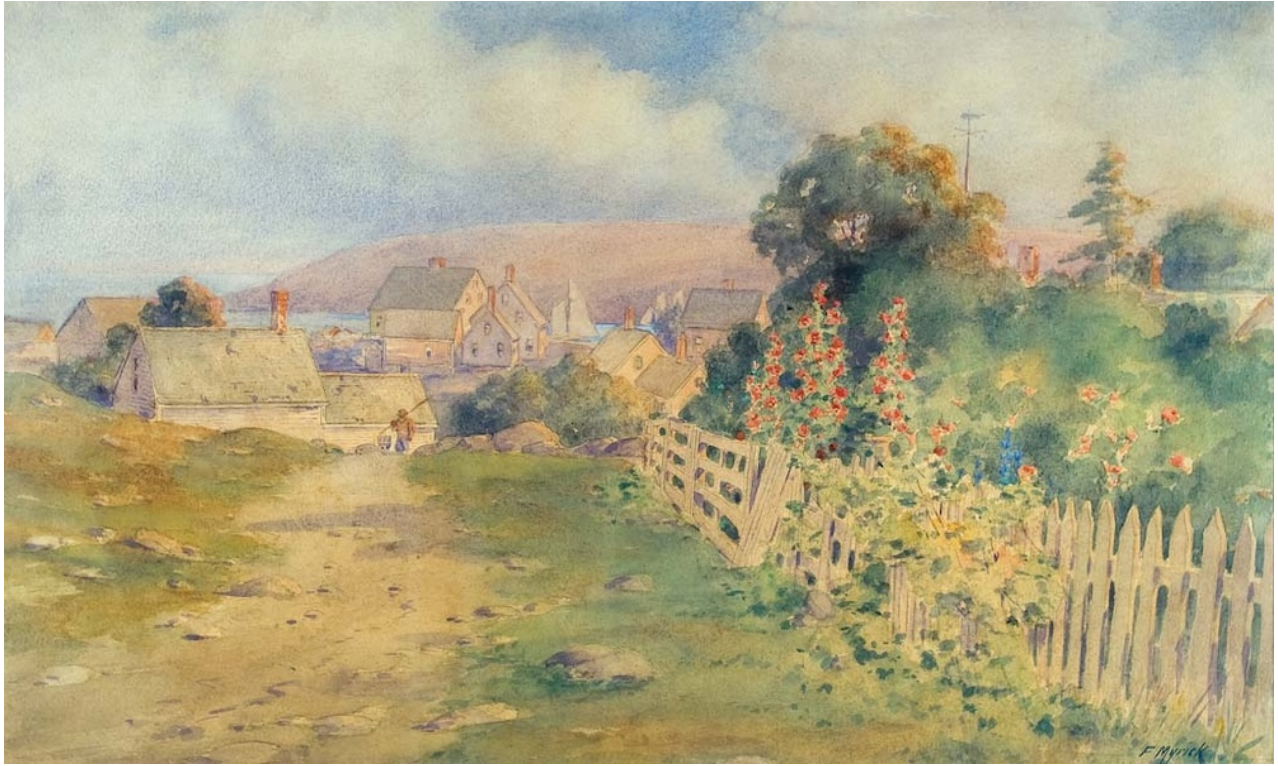

Monhegan
Museum of
Art & History

Artists' Choice Exhibit Summer 2028

Title: *Monhegan Village*, circa 1895

Artist: Frank Myrick (1856/1917)

Medium: watercolor on paper

Dimensions: 13 x 21 1/2 in.

Anonymous Gift