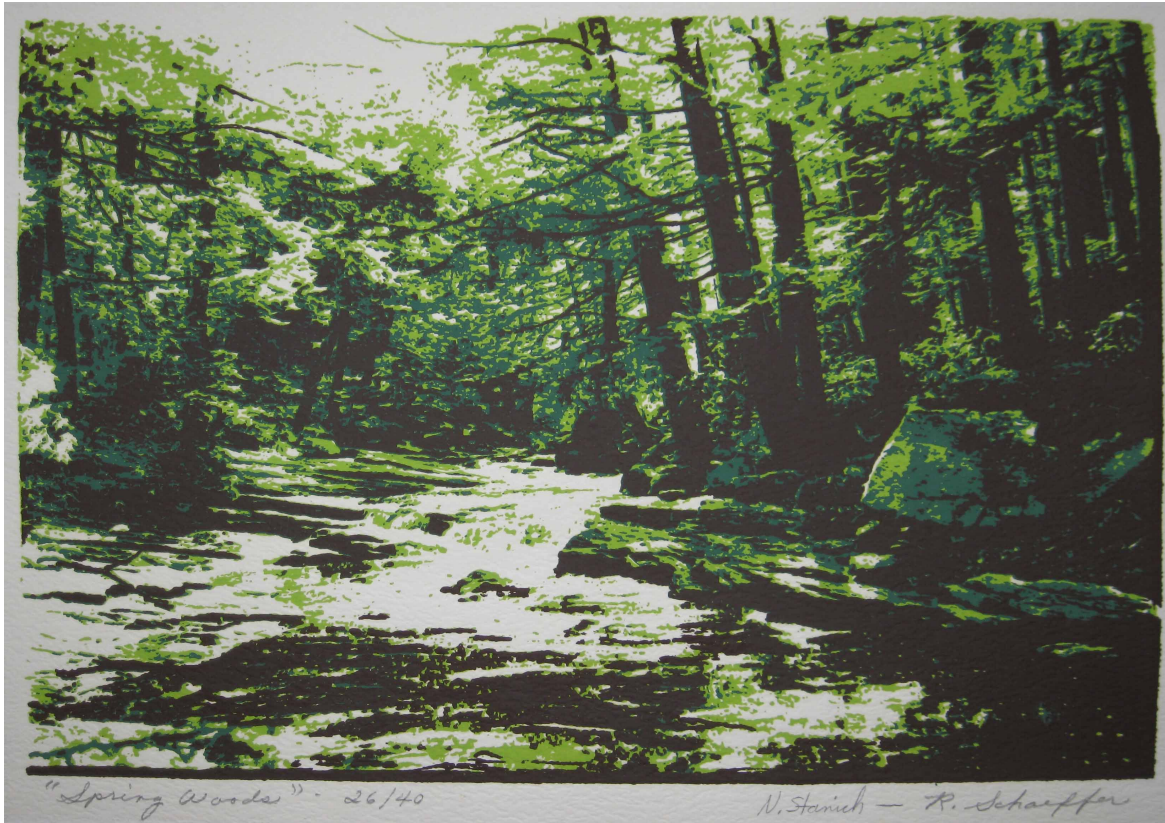

Monhegan
Museum of
Art & History

Artists' Choice Exhibit Summer 2028

Title: *Spring Woods* 26/40, n.d.

Artist: Nancy Stanich (1939/2022)

Medium: on paper

Dimensions: 9 3/4 x 13 3/4

Gift of Cys Clark

5534.01