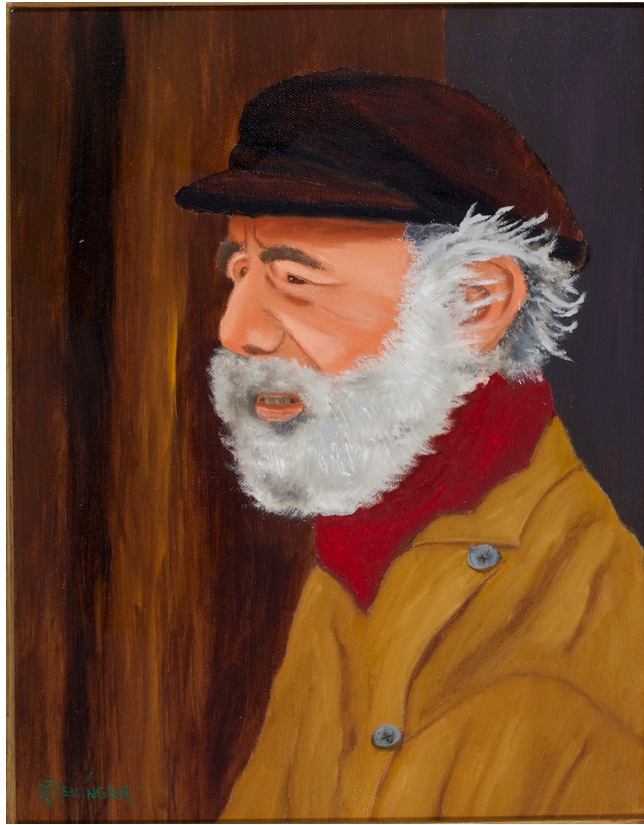

Monhegan
Museum of
Art & History

Artists' Choice Exhibit Summer 2028

Title: *The Island Doctor*, n.d.

Artist: Richard T. Reminger (1931/2025)

Medium: oil on canvas

Dimensions: 14 x 11 in.

Gift of Richard Reminger