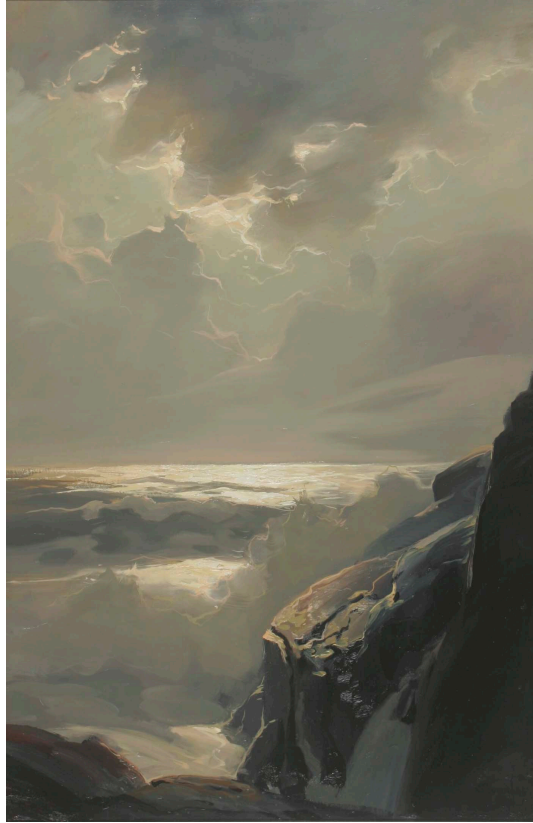

Artist: Morris Shulman (1912/1978)

Medium: Mixed media on paper

Dimensions: 18 1/2 x 25 1/2"

Gift of the Sarah Shulman Trust

Monhegan
Museum of
Art & History

Artists' Choice Exhibit Summer 2028

Title: *Untitled* , circa 1960