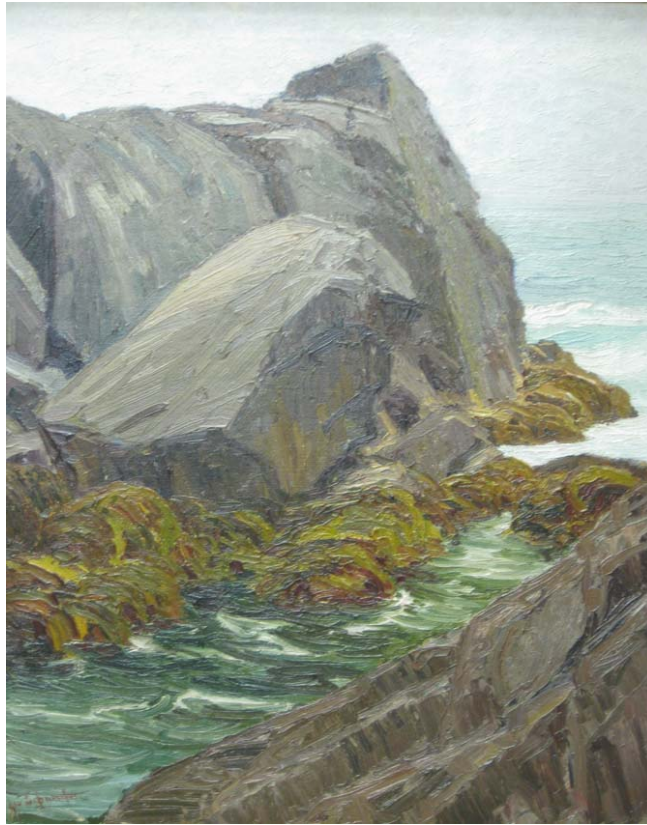

Artists' Choice Exhibit Summer 2028

Title: *Untitled #1484*, n.d.

Artist: Theophile Schneider (1872/1955)

Medium: oil on masonite

Dimensions: 10 x 13"

Gift of Sally Elfant

Monhegan
Museum of
Art & History

Artists' Choice Exhibit Summer 2028