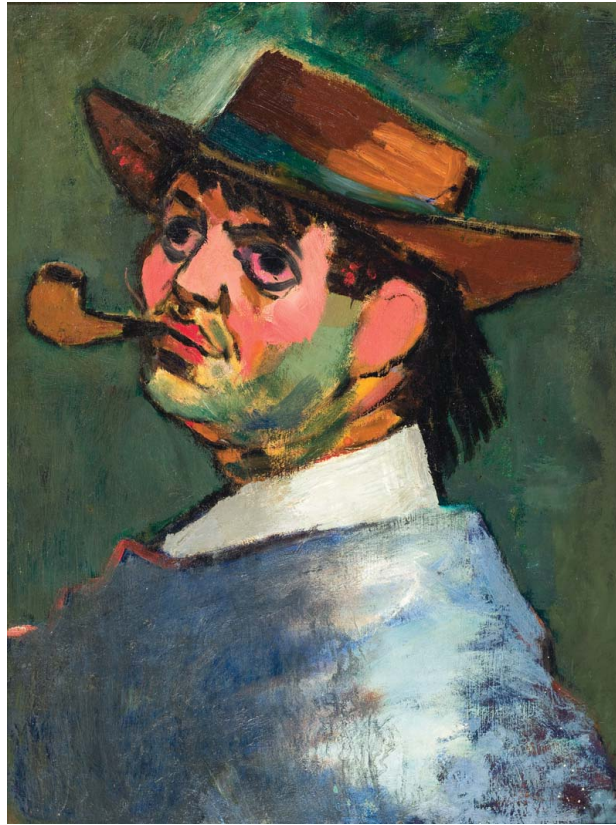

Monhegan
Museum of
Art & History

Artists' Choice Exhibit Summer 2028

Title: *Self Portrait*, 1950s- 1970

Artist: Zero Mostel (1915/1977)

Medium: oil on Masonite

Dimensions: 24 x 18 in.

Gift of Josh Mostel

6065.03