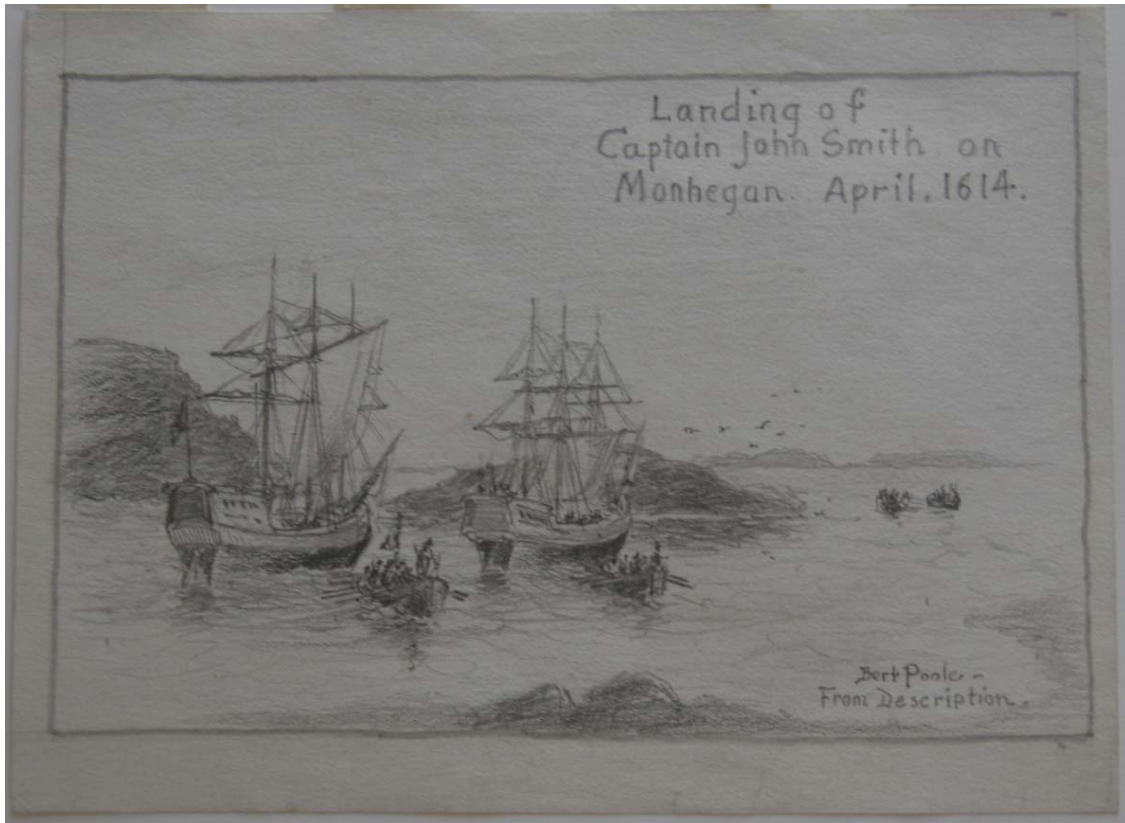

Title: *Landing of Capt. John Smith ...*, n.d.

Artist: Bert Poole (1853/1939)

Medium: pencil on paper

Dimensions: 4 1/4 x 6 1/2 in.

Gift of Craig Sproul