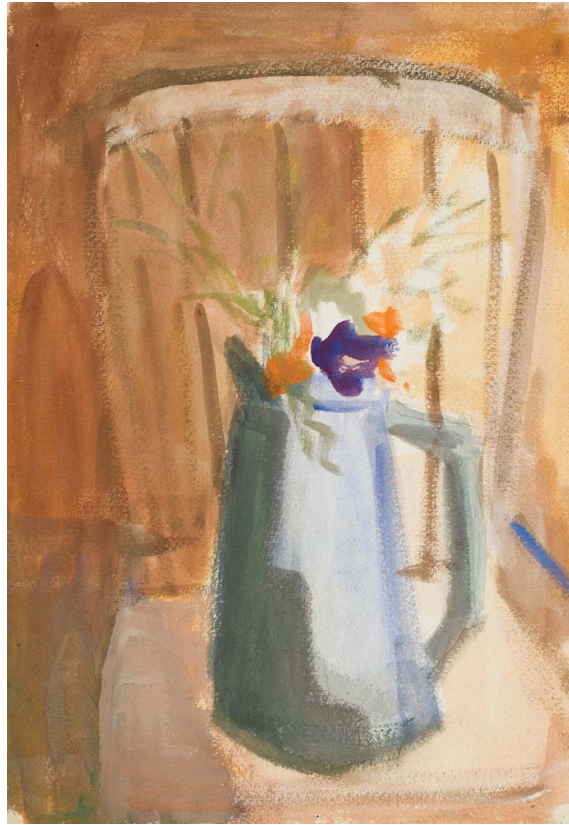

Monhegan
Museum of
Art & History

Artists' Choice Exhibit Summer 2028

Title: *Untitled #2658*, late 20th c.

Artist: Susan Rosenthal (1905/1997)

Medium: watercolor on paper

Dimensions: 11 x 15 1/2 in.

Gift of Peter Rosenthal