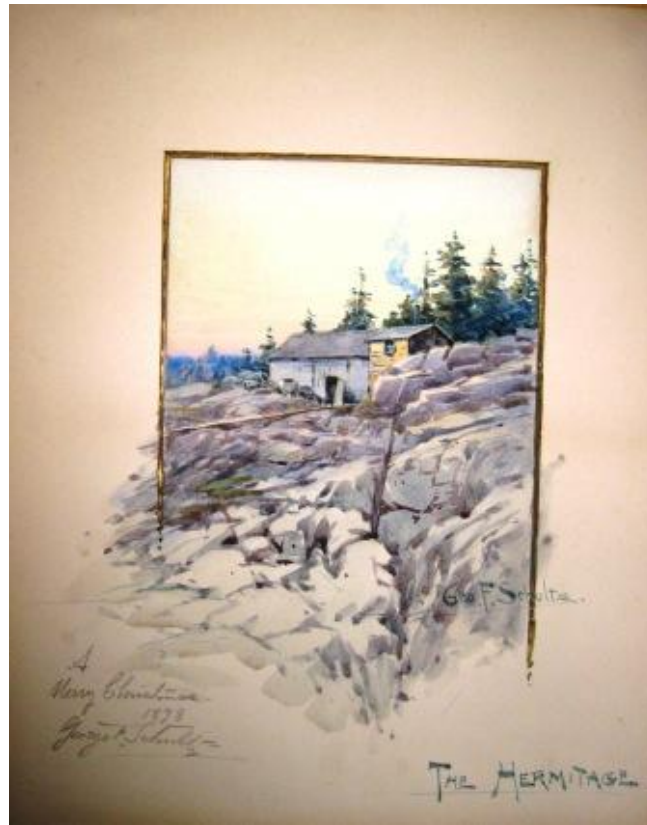

Artist: George F. Schultz (1869/1934)

Medium: watercolor on paper

Dimensions: 19 x 28 in.

Gift of Remak Ramsay

Monhegan
Museum of
Art & History

Artists' Choice Exhibit Summer 2028

Title: *The Hermitage*, 1898