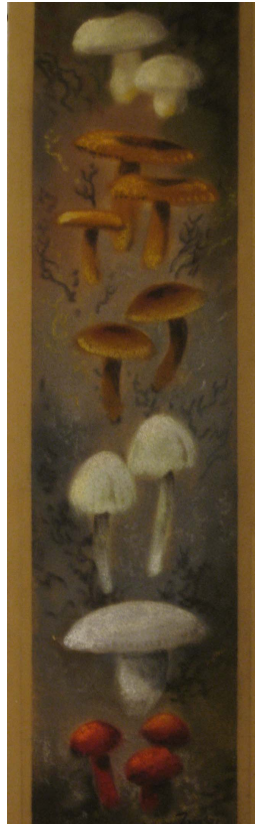

Monhegan
Museum of
Art & History

Artists' Choice Exhibit Summer 2028

Title: *Untitled #4325.03*, 1981

Artist: Teco Slagboom (1914/1988)

Medium: pastel on paper

Dimensions: 11 3/4 x 2 1/2 in.

Gift of Miriam Von Steinen

4325.03