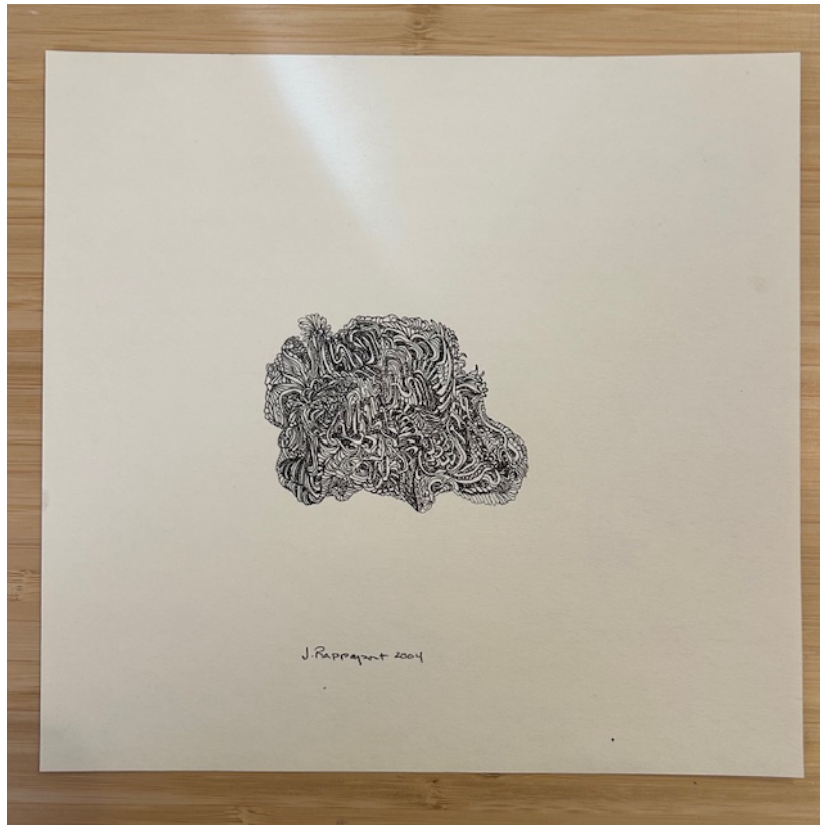

Medium: pencil, ink, crayon on paper

Dimensions: 13 3/4 x 11 3/4"

Title: *Untitled #2067*, n.d.

Artist: Ida Sedgwick Proper (1873/1957)

Medium: pencil on paper

Dimensions:

Monhegan
Museum of
Art & History

Artists' Choice Exhibit Summer 2028