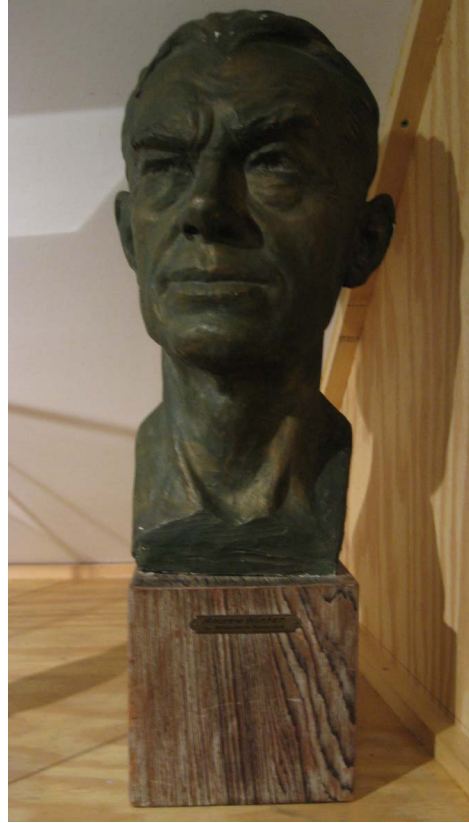

5985.07

Monhegan
Museum of
Art & History

Artists' Choice Exhibit Summer 2028

Title: *Andrew Winter*, n.d.

Artist: Stephen Searles (1914/1997)

Medium: painted plaster on pedestal

Dimensions:

Gift of John Judson Taylor