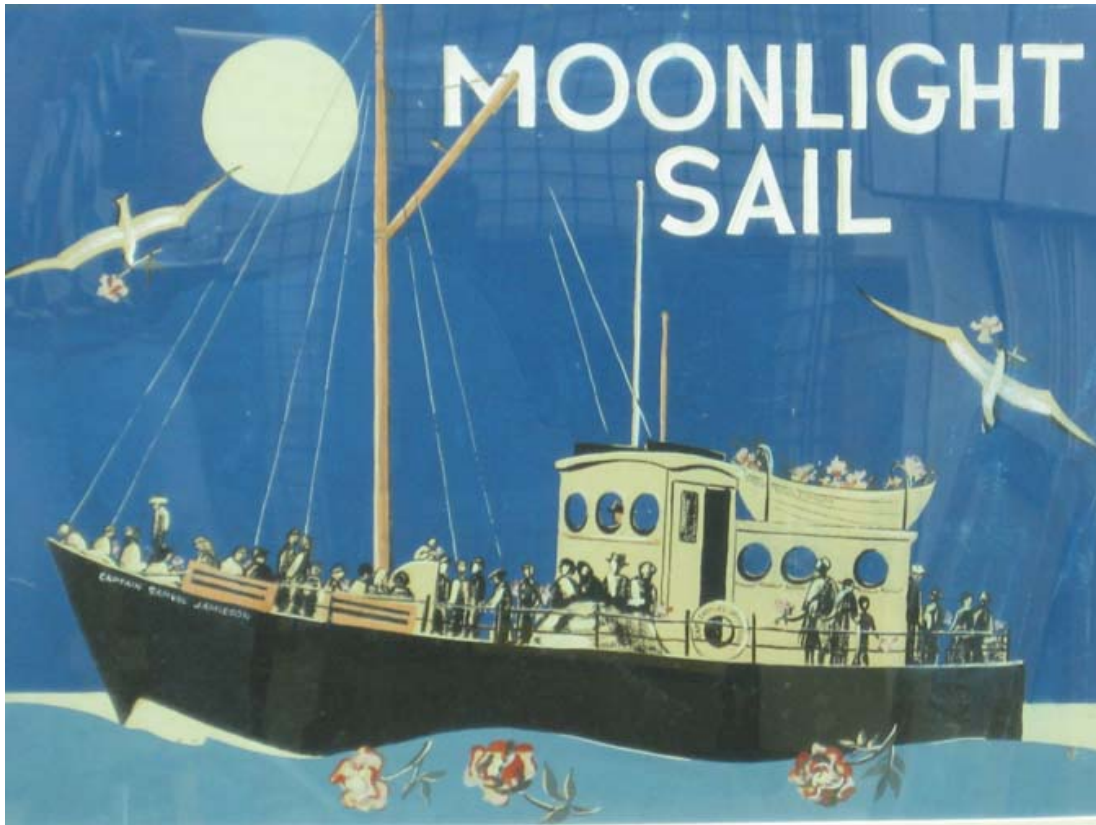

Artist: Unknown ()

Medium: etching on paper

Dimensions: 4 x 6"

Gift of Craig Sproul

Monhegan
Museum of
Art & History

Artists' Choice Exhibit
Summer 2028

Title: *Moonlight Sail*, Circa 1950

Artist: Unknown ()