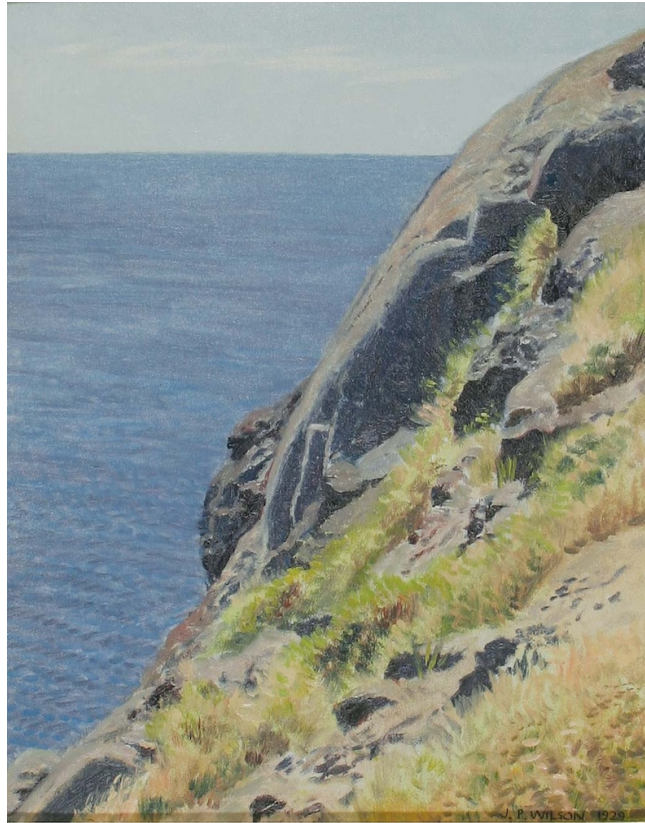

Title: *White Head from near Gull Rock, Monhegan*, 1931

Artist: James Perry Wilson (1889/1976)

Medium: oil on board

Dimensions: 10 3/4 x 12 3/4 in.

Gift of Remak Ramsay

Monhegan
Museum of
Art & History

Artists' Choice Exhibit Summer 2028