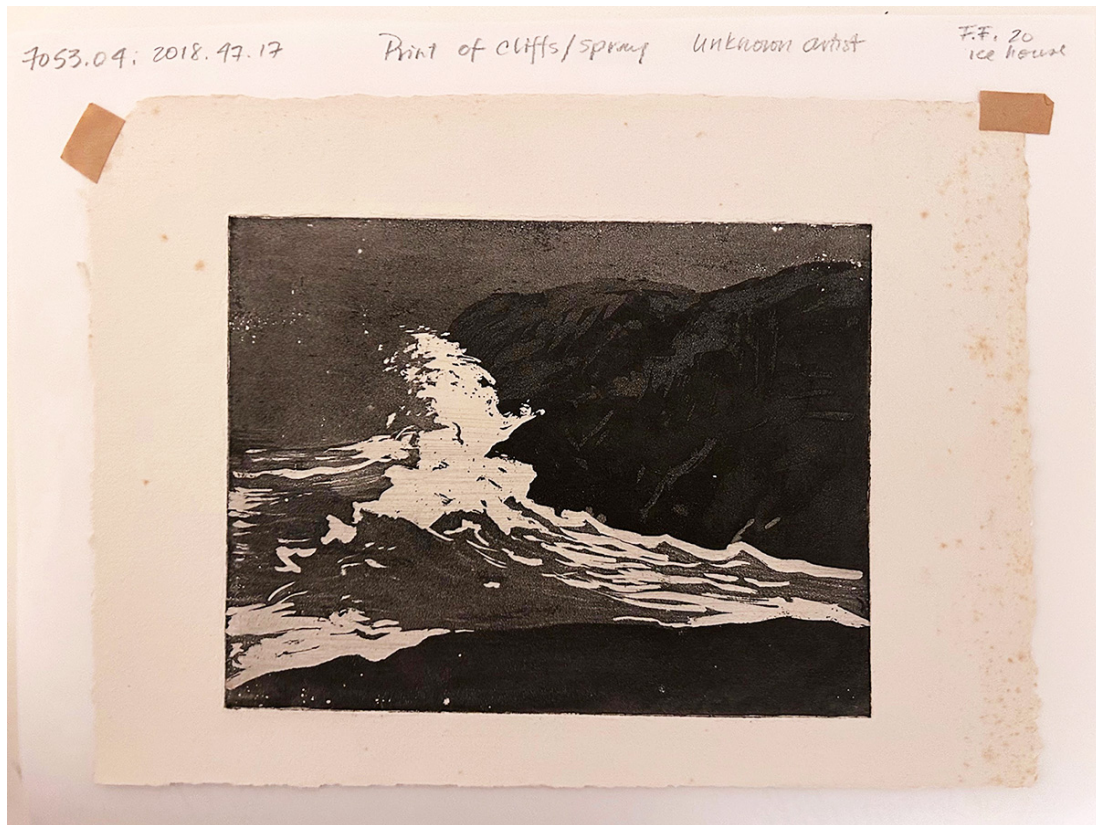

Artists' Choice Exhibit Summer 2028

Title: *Untitled*, n.d.

Artist: Unknown ()

Medium: oil on scallop shell

Dimensions:

Gift of Marion M. Wiley

Monhegan
Museum of
Art & History

Artists' Choice Exhibit Summer 2028