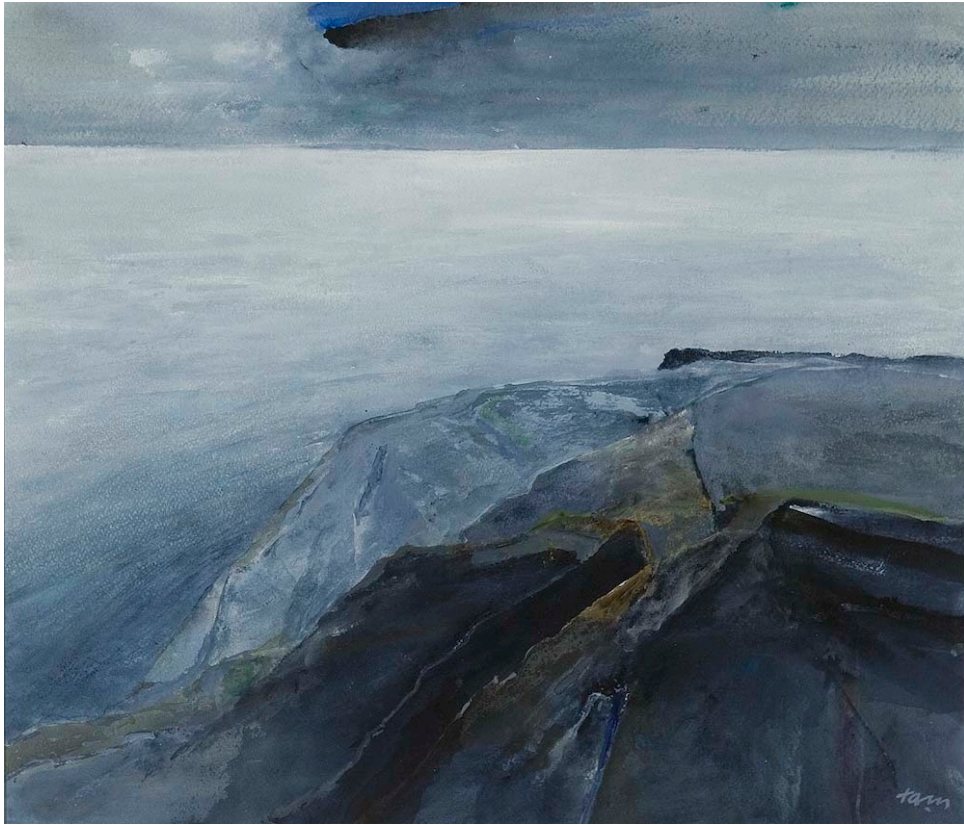

Title: *Headland #4, Rounded*, circa 1950-1980

Artist: Reuben Tam (1916/1991)

Medium: acrylic on paper

Dimensions: 11 x 14 in.

Gift of Geraldine King Tam

Monhegan
Museum of
Art & History

Artists' Choice Exhibit Summer 2028