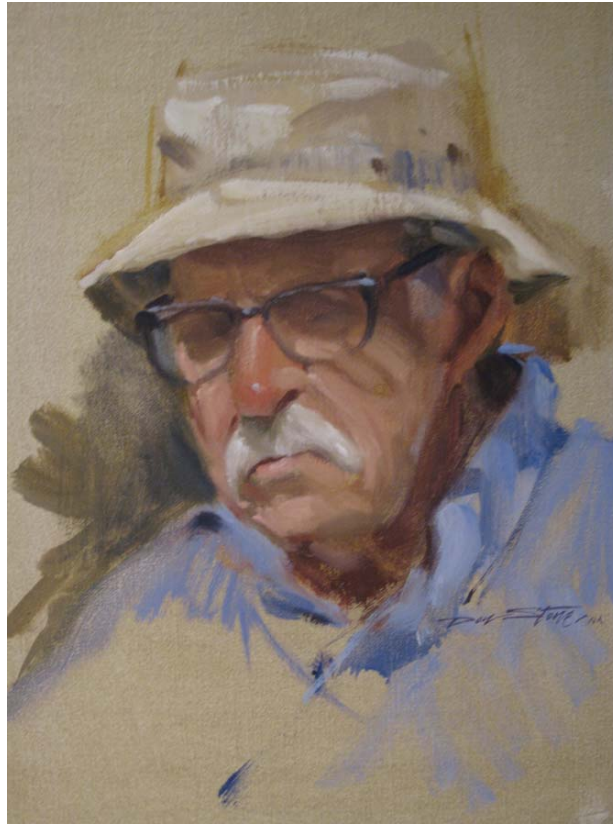

Title: *Portrait of Fred Staples*, Circa 1980

Artist: Don Stone (1929/2015)

Medium: oil on canvas

Dimensions: 14 x 11"

Gift of Don Stone

Monhegan
Museum of
Art & History

Artists' Choice Exhibit Summer 2028

Title: *Ron Stanley*, circa 1980