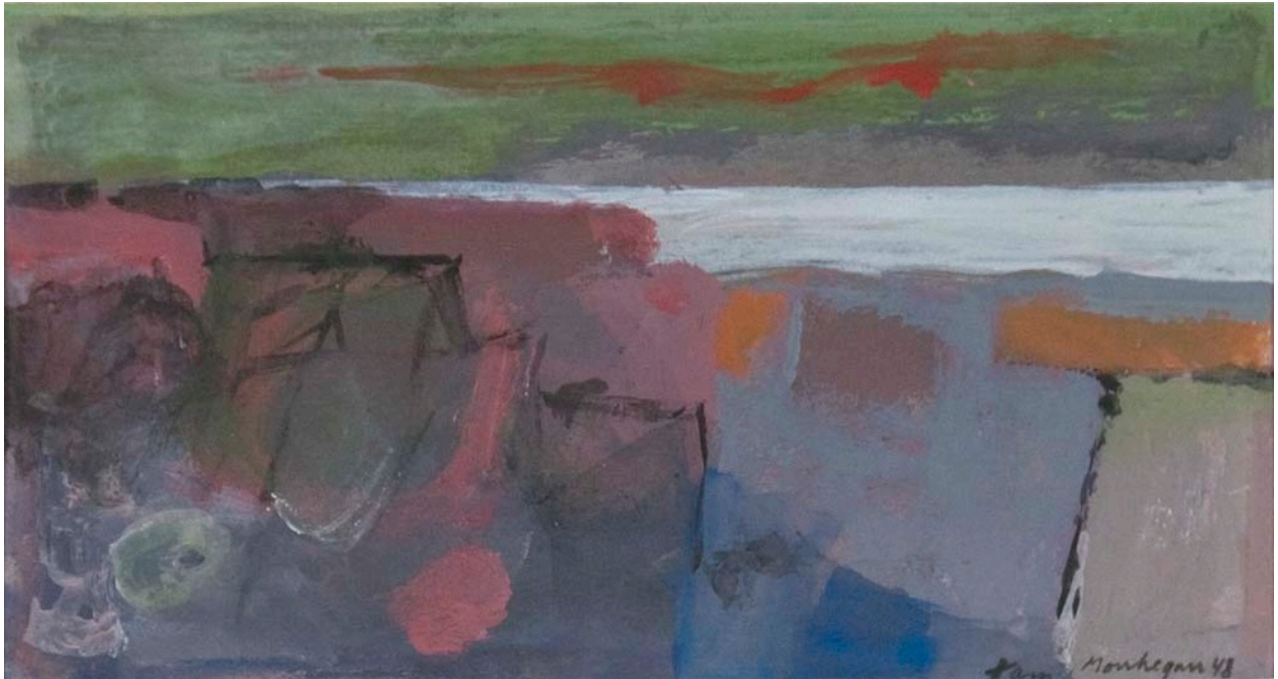

Monhegan
Museum of
Art & History

Artists' Choice Exhibit Summer 2028

Title: *Untitled #2638*, 1948

Artist: Reuben Tam (1916/1991)

Medium: gouache on paper

Dimensions: 11 1/8 x 13 1/8 in.

Gift of Lili Wronker