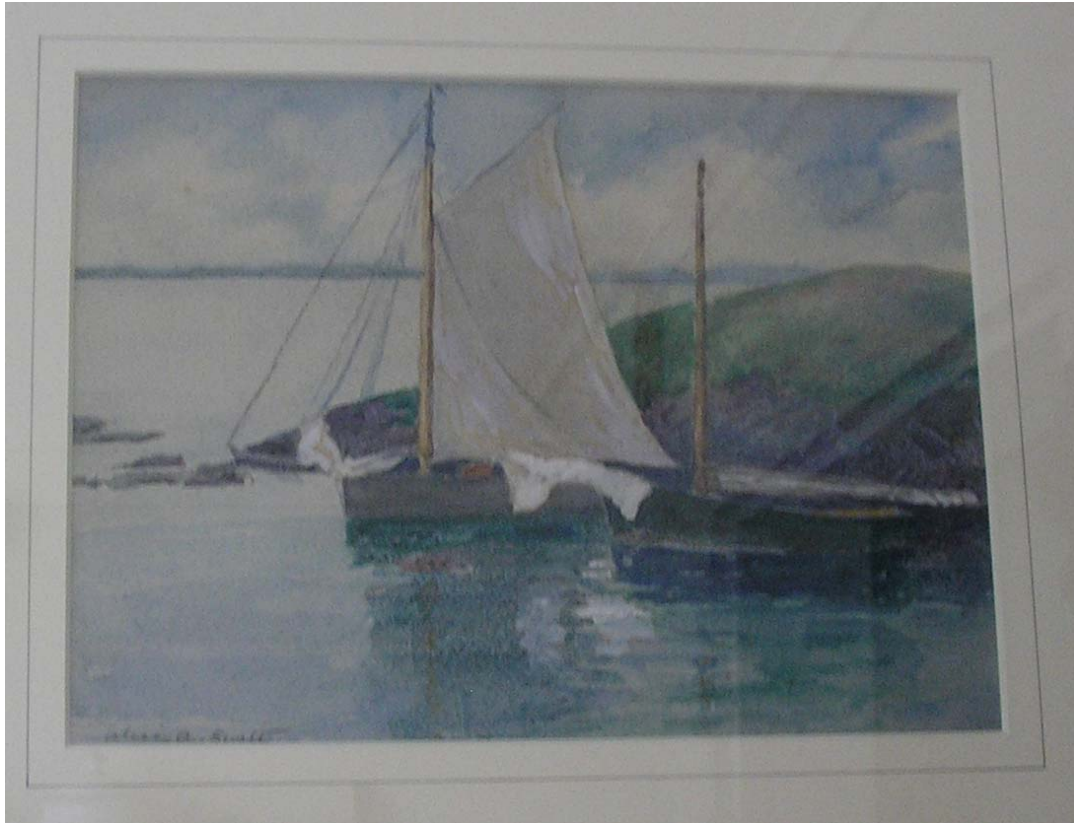

Monhegan
Museum of
Art & History

Artists' Choice Exhibit Summer 2028

Title: *Two Sailboats Off Monhegan*, 1897

Artist: Alice A. Swett (1847/1916)

Medium: watercolor on paper

Dimensions: 15 1/8 x 17 3/8"

Gift of the Estate of Doris A. Slayton from Sally Goodsell