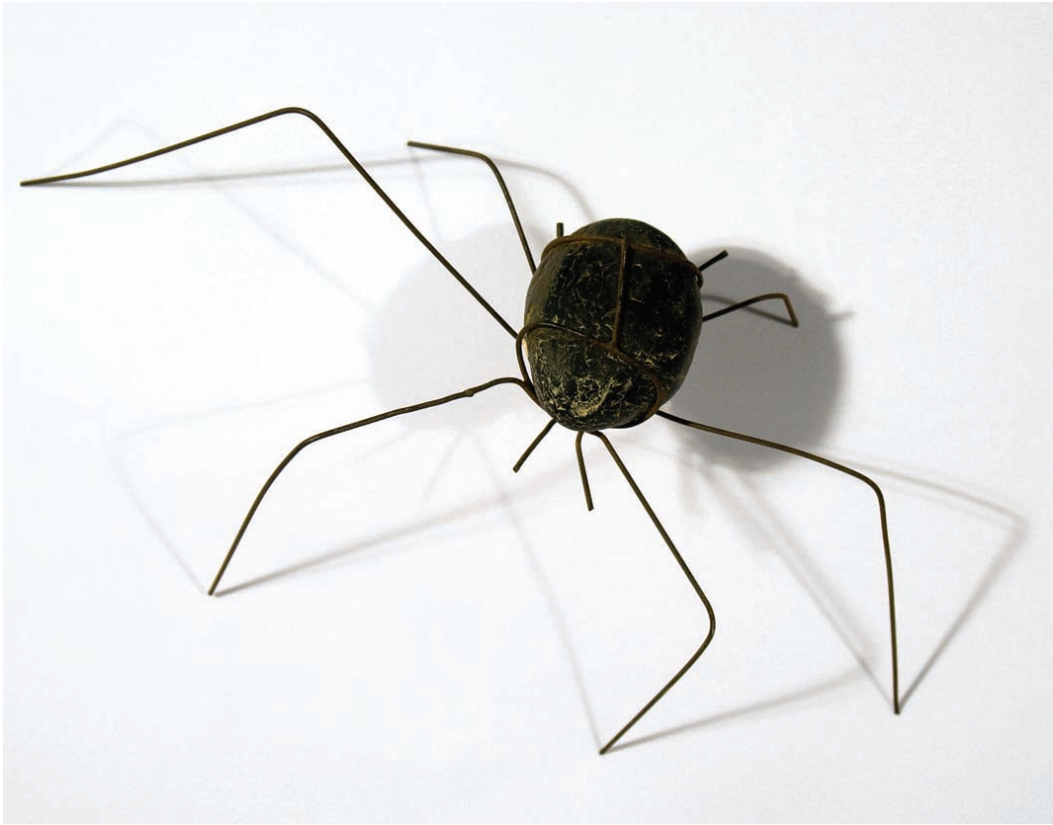

Dimensions: 13 1/2 x 19 1/8"

Gift of Steven Tatti

Monhegan
Museum of
Art & History

Artists' Choice Exhibit
Summer 2028

Title: *Monhegan Spider*, Circa 1948

Artist: Benedict Tatti (1917/1993)

Medium:

Dimensions: 4 x 11 x 16 in.