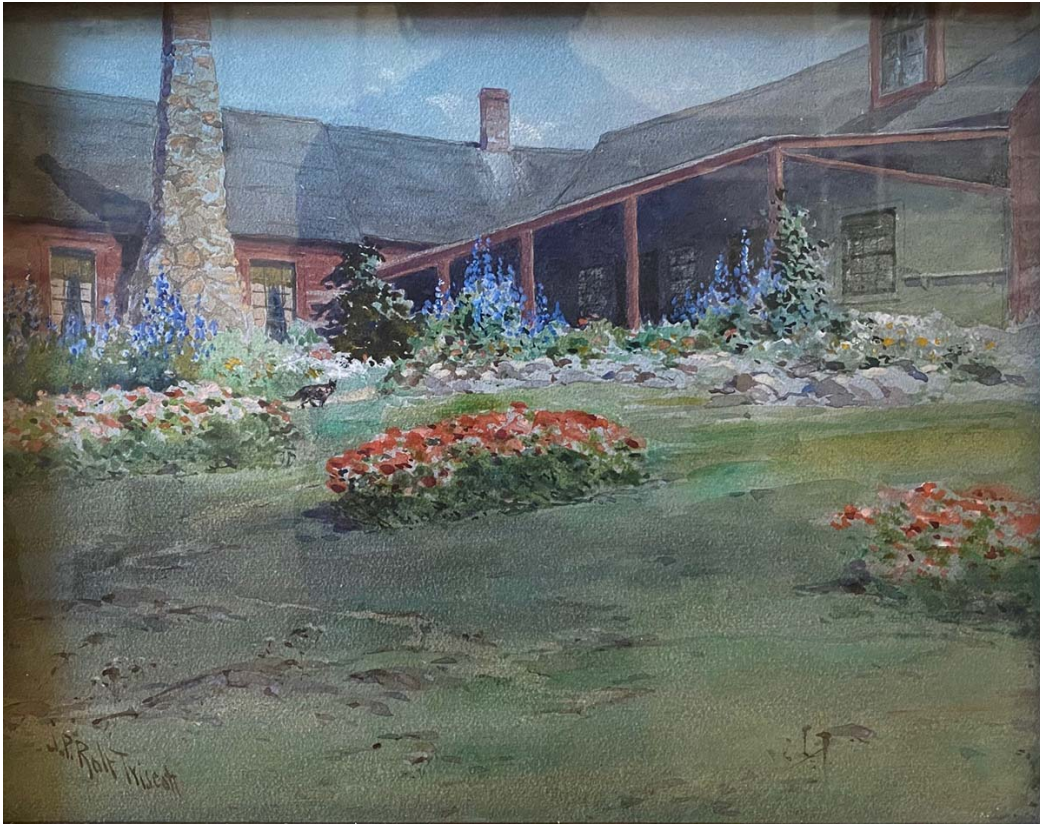

Artist: Samuel Peter Rolt Triscott (1846/1925)

Medium: watercolor on paper

Dimensions: 15 1/2 x 26 1/4 in.

Gift of Stephen H. Israel

Monhegan
Museum of
Art & History

Artists' Choice Exhibit Summer 2028

Title: *Untitled (Triscott's House)*, ca. 1915