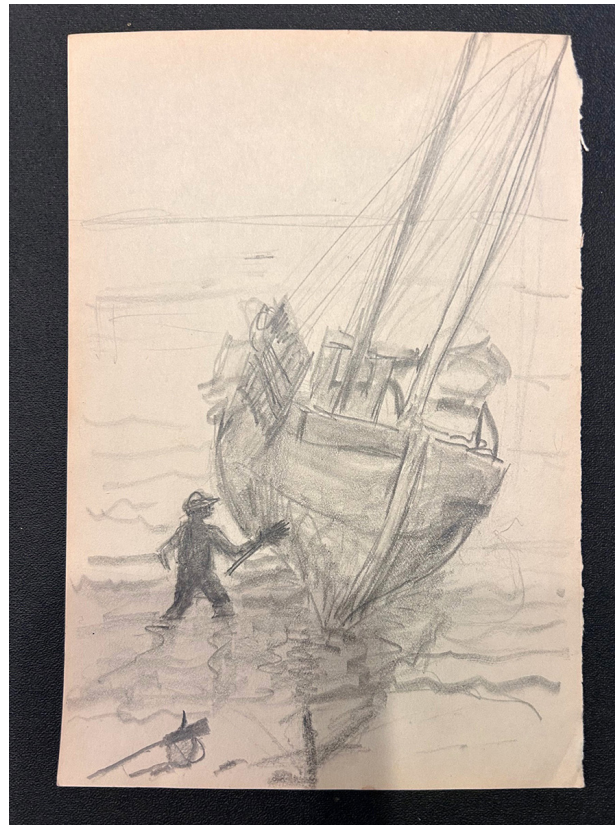

Title: *Untitled*, mid 20th c

Artist: Andrew Winter (1893/1958)

Medium: pencil on paper

Dimensions: 6 3/4 x 4 3/4"

Gift of Sylvia Alberts

Monhegan
Museum of
Art & History

Artists' Choice Exhibit Summer 2028