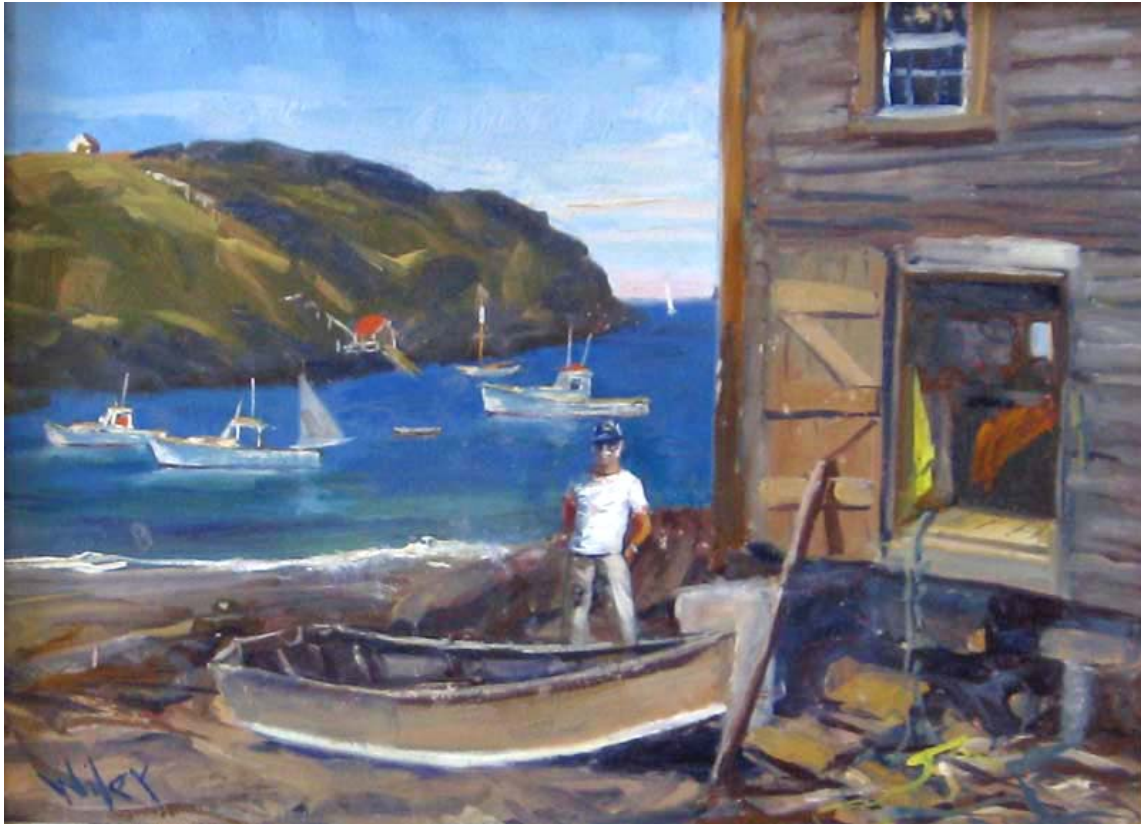

Medium: watercolor on paper

Dimensions: 11 1/4" x 15"

Gift of Faryl Wiley

Monhegan
Museum of
Art & History

Artists' Choice Exhibit Summer 2028

Title: *Dint Day on Fish Beach*, ca. 1970s

Artist: Fred E. Wiley (1916/2010)