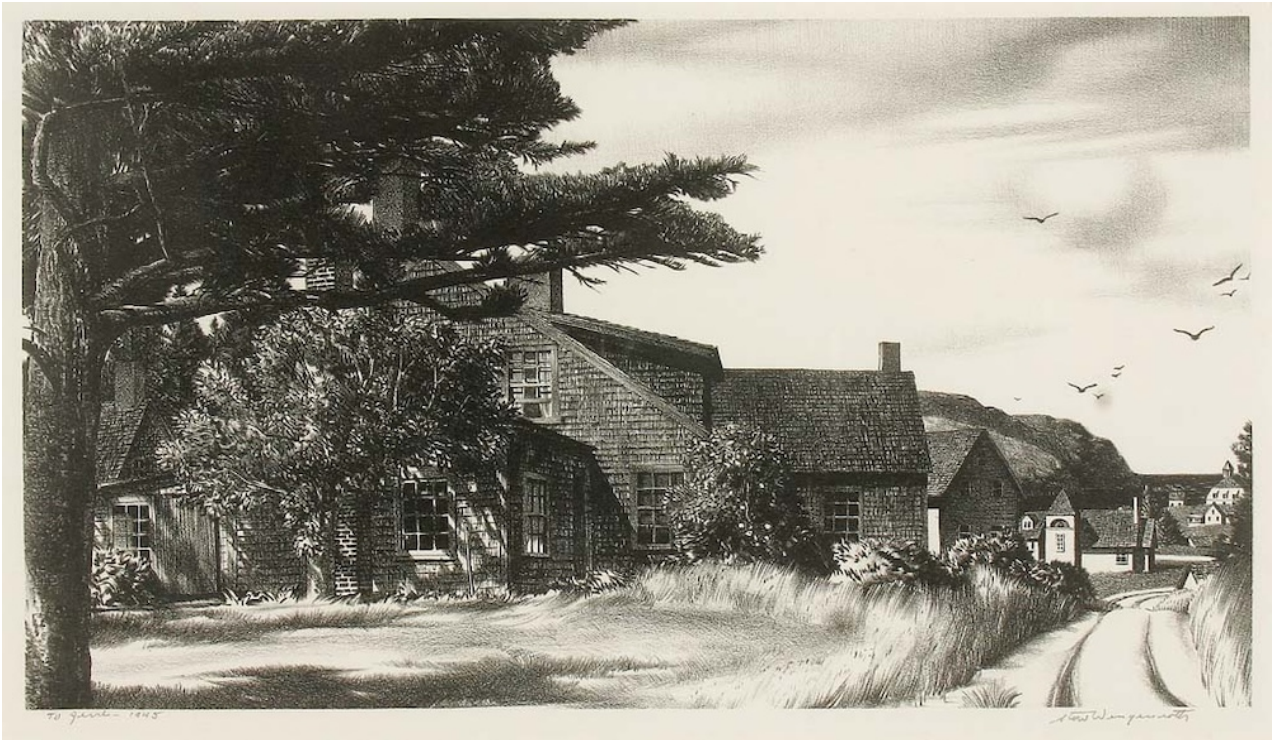

Monhegan
Museum of
Art & History

Artists' Choice Exhibit Summer 2028

Title: *The Captain's House*, 1945

Artist: Stow Wengenroth (1906/1978)

Medium: lithograph on paper

Dimensions: 15 x 20 3/4 in.

Gift of Remak Ramsay